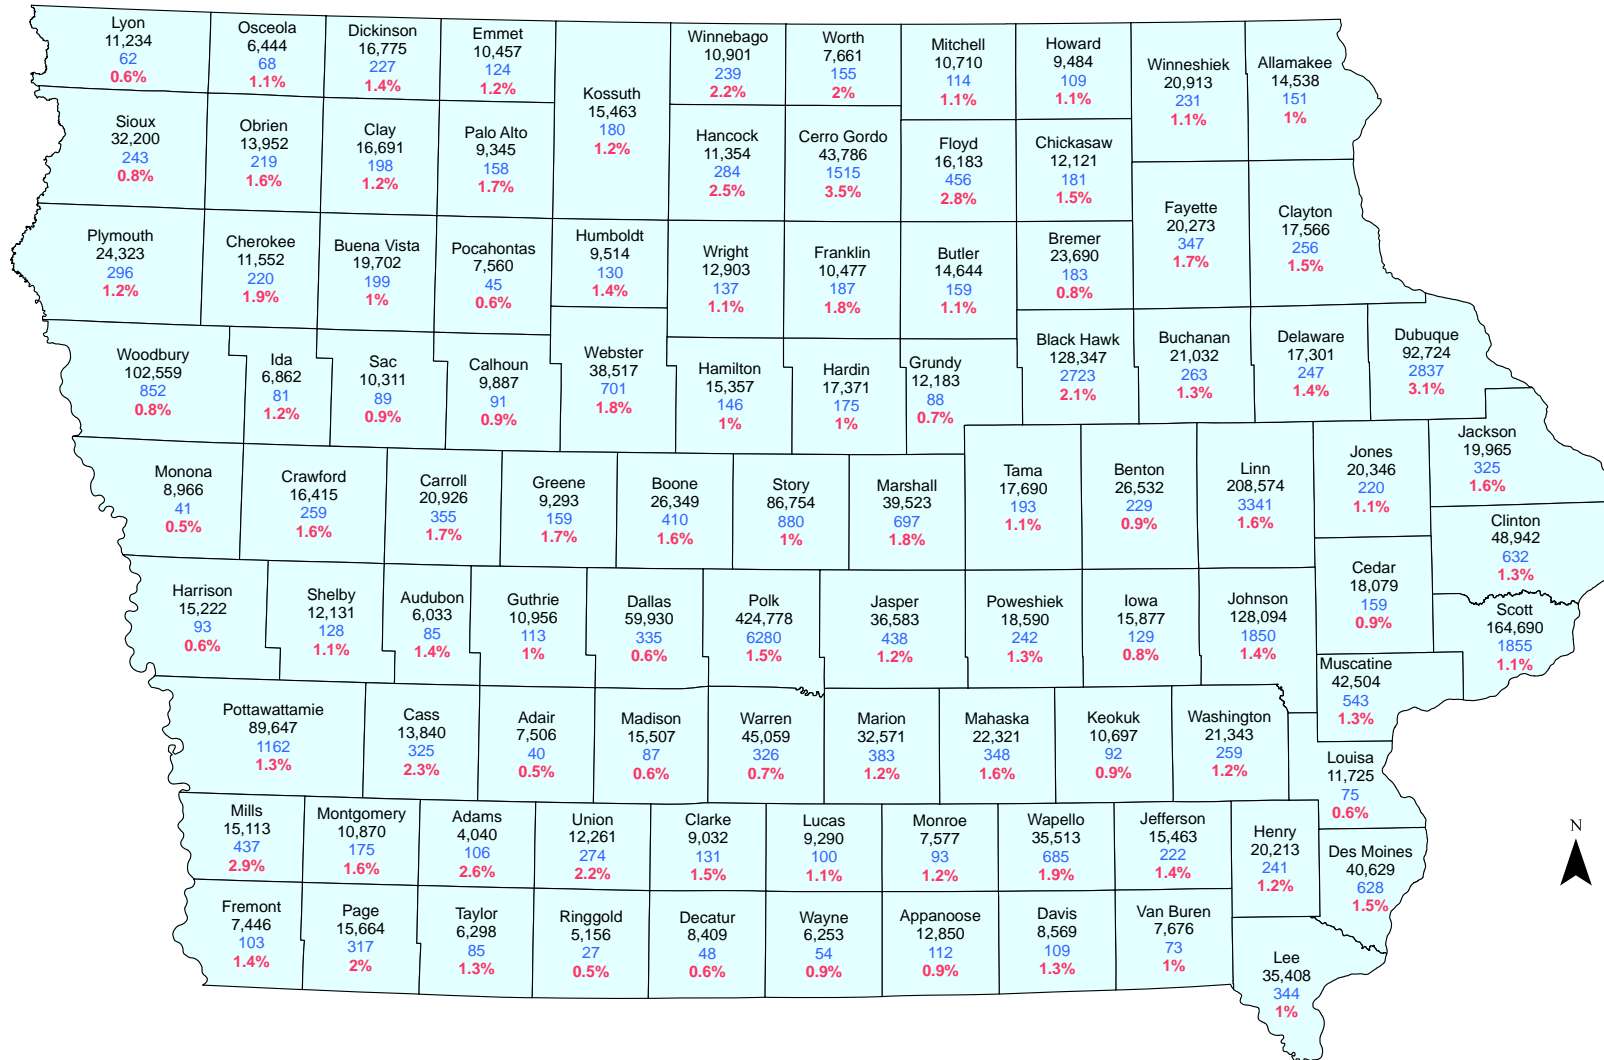

FY2008 - Population Served by County MH/DD Services by County of Residence

Total County Population
 Population Served by Residence County
 % of County Population Served