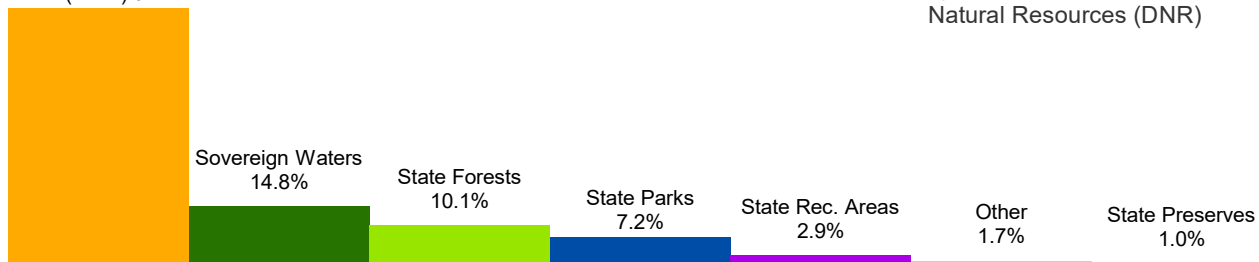

# Land Owned or Managed by the Iowa Department of Natural Resources — FY 2017

**575,000+**

Acres Statewide  
Owned or Managed  
by the Department of  
Natural Resources (DNR)

Wildlife Management Areas  
(WMA)/Waterfowl Protection  
Areas (WPA) 62.2%

\*Other includes: Access (0.80%), County Parks (0.38%), State Off -Highway Vehicle (OHV) Areas (0.16%), State Fish Hatchery (0.05%), Easements (0.03%), State/National Wildlife Refuges (0.07%), City Parks (0.05%), National Monuments (0.01%), Historical Lands (0.00%), Federal Lands and Waters (0.10%), Research Areas (0.00%).