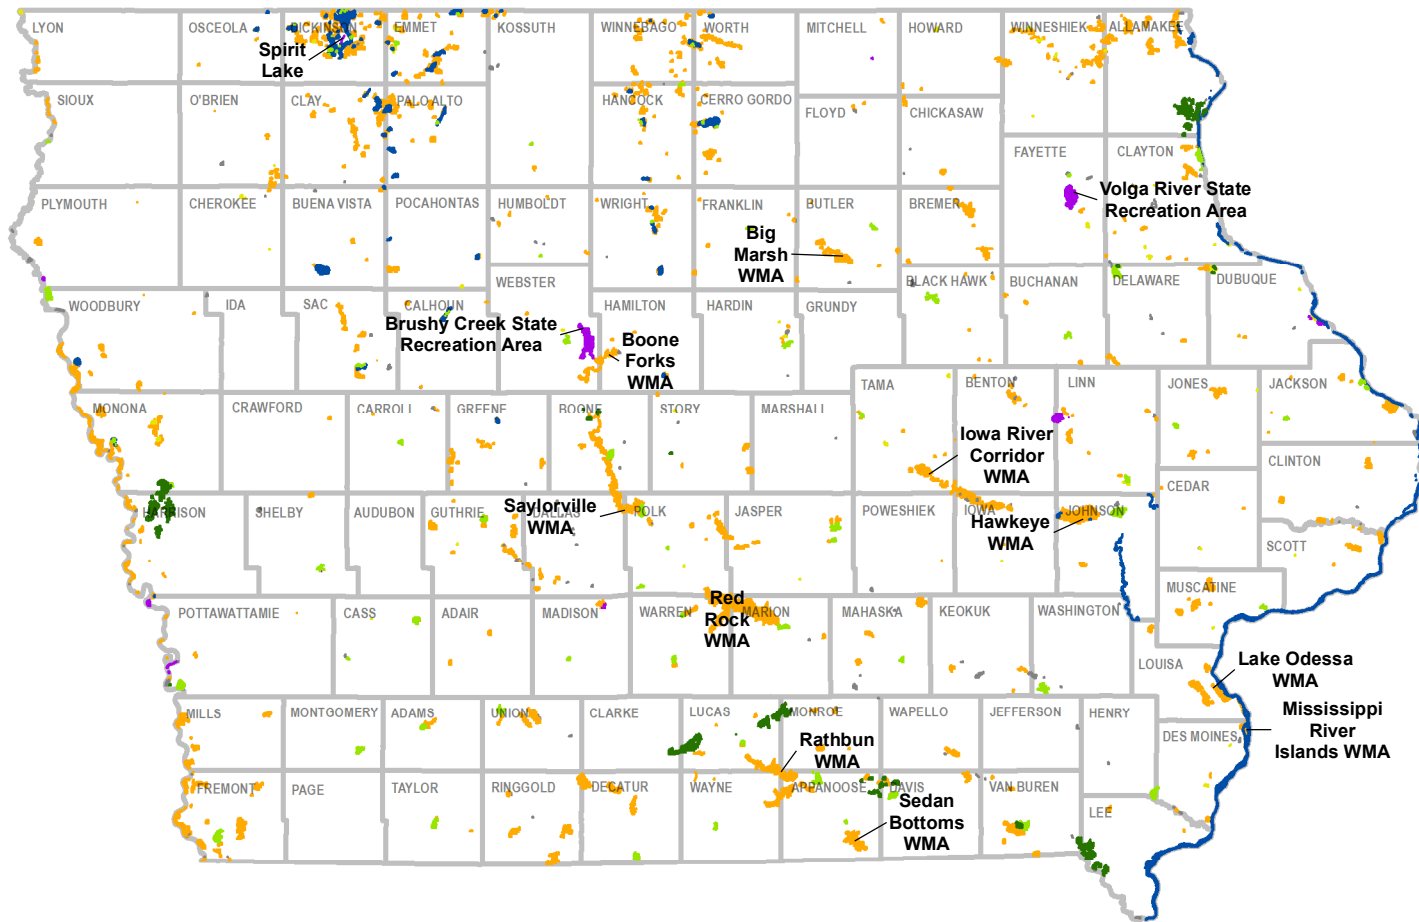

# Land Owned or Managed by the Iowa Department of Natural Resources — FY 2017

**575,000+**

Acres Statewide  
Owned or Managed  
by the Department of  
Natural Resources (DNR)

Wildlife Management Areas  
(WMA)/Waterfowl Protection  
Areas (WPA) 62.2%

\*Other includes: Access (0.80%), County Parks (0.38%), State Off -Highway Vehicle (OHV) Areas (0.16%), State Fish Hatchery (0.05%), Easements (0.03%), State/National Wildlife Refuges (0.07%), City Parks (0.05%), National Monuments (0.01%), Historical Lands (0.00%), Federal Lands and Waters (0.10%), Research Areas (0.00%).