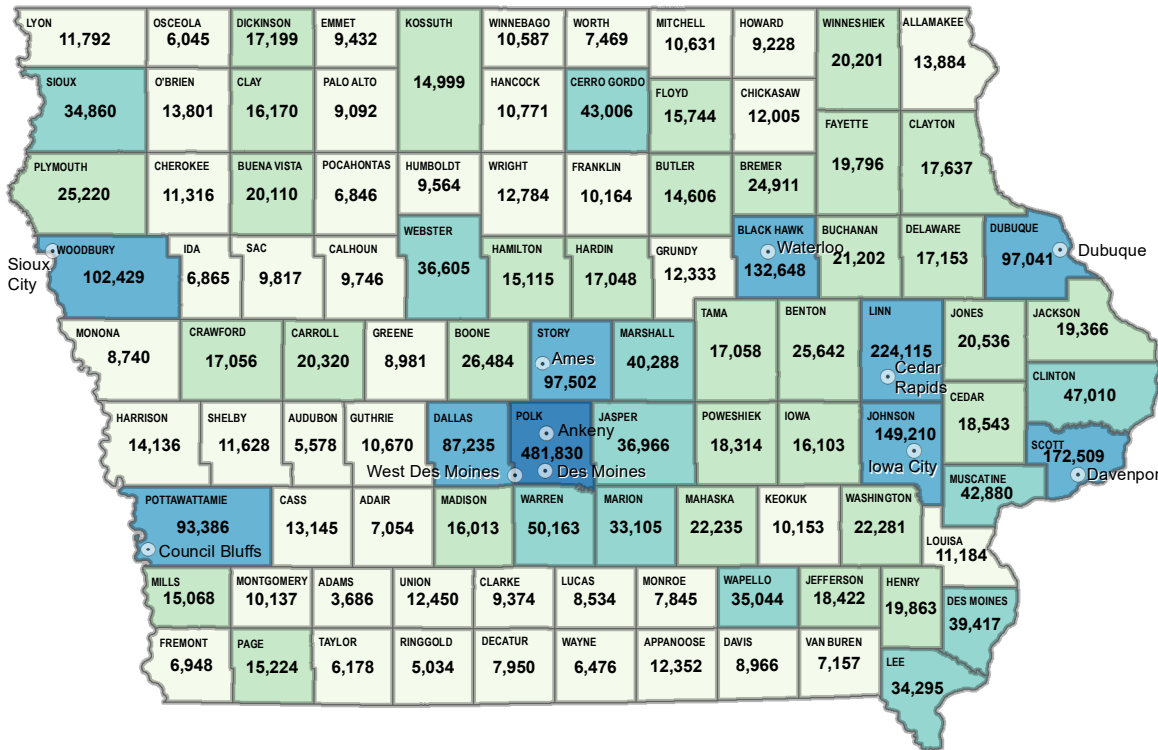

Population by County — 2017 Estimate

Total Population

3,145,711

Iowa Population

Estimated Population

- 3,686 - 14,136
 - 14,137 - 26,484
 - 26,485 - 50,163
 - 50,164 - 224,115
 - 224,116 - 481,830
- Major Cities

Top Five Counties:

1. Polk: 481,830
2. Linn: 224,115
3. Scott: 172,509
4. Johnson: 149,210
5. Black Hawk: 132,648

Top Five Cities:

1. Des Moines: 217,521
2. Cedar Rapids: 132,228
3. Davenport: 102,320
4. Sioux City: 82,514
5. Iowa City: 75,798

Percent Change in Population — 2010-2017

Statewide:

+3.2%

Percent Change

+99,356

Population Change

Percent Change

- 8.5% to -5.0%
- 4.9% to -1.0%
- 0.9% to 1.0%
- 1.1% to 5.0%
- 5.1% to 30.7%

○ Major Cities

Top Five Actual Change by County:

1. Polk: 49,607
2. Dallas: 20,498
3. Johnson: 17,917
4. Linn: 12,458
5. Story: 7,875

Bottom Five Actual Change by County:

99. Clinton: -2,082
98. Lee: -1,552
97. Webster: -1,278
96. Cerro Gordo: -1,087
95. Fayette: -1,062