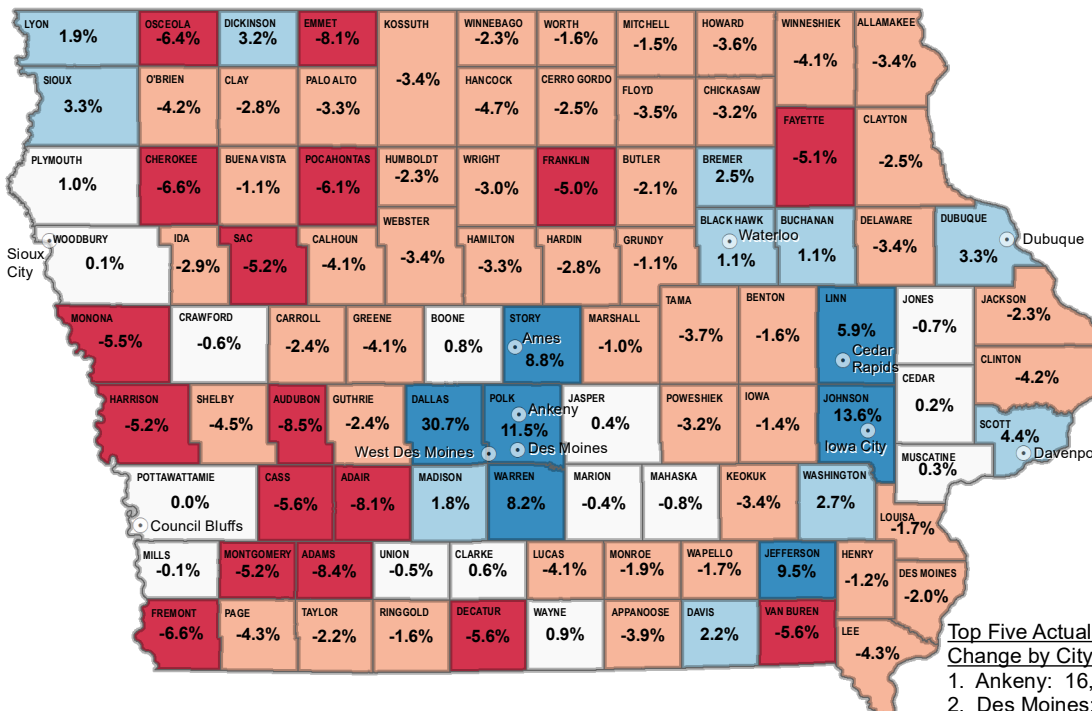

Population by County — 2017 Estimate

Total Population

3,145,711

Iowa Population

Estimated Population

- 3,686 - 14,136
 - 14,137 - 26,484
 - 26,485 - 50,163
 - 50,164 - 224,115
 - 224,116 - 481,830
- Major Cities

Top Five Counties:

1. Polk: 481,830
2. Linn: 224,115
3. Scott: 172,509
4. Johnson: 149,210
5. Black Hawk: 132,648

Top Five Cities:

1. Des Moines: 217,521
2. Cedar Rapids: 132,228
3. Davenport: 102,320
4. Sioux City: 82,514
5. Iowa City: 75,798

Percent Change in Population — 2010-2017

Statewide:

+3.2%

Percent Change

+99,356

Population Change

Percent Change

- 8.5% to -5.0%
- 4.9% to -1.0%
- 0.9% to 1.0%
- 1.1% to 5.0%
- 5.1% to 30.7%

○ Major Cities

Top Five Actual Change by County:

1. Polk: 49,607
2. Dallas: 20,498
3. Johnson: 17,917
4. Linn: 12,458
5. Story: 7,875

Bottom Five Actual Change by County:

99. Clinton: -2,082
98. Lee: -1,552
97. Webster: -1,278
96. Cerro Gordo: -1,087
95. Fayette: -1,062