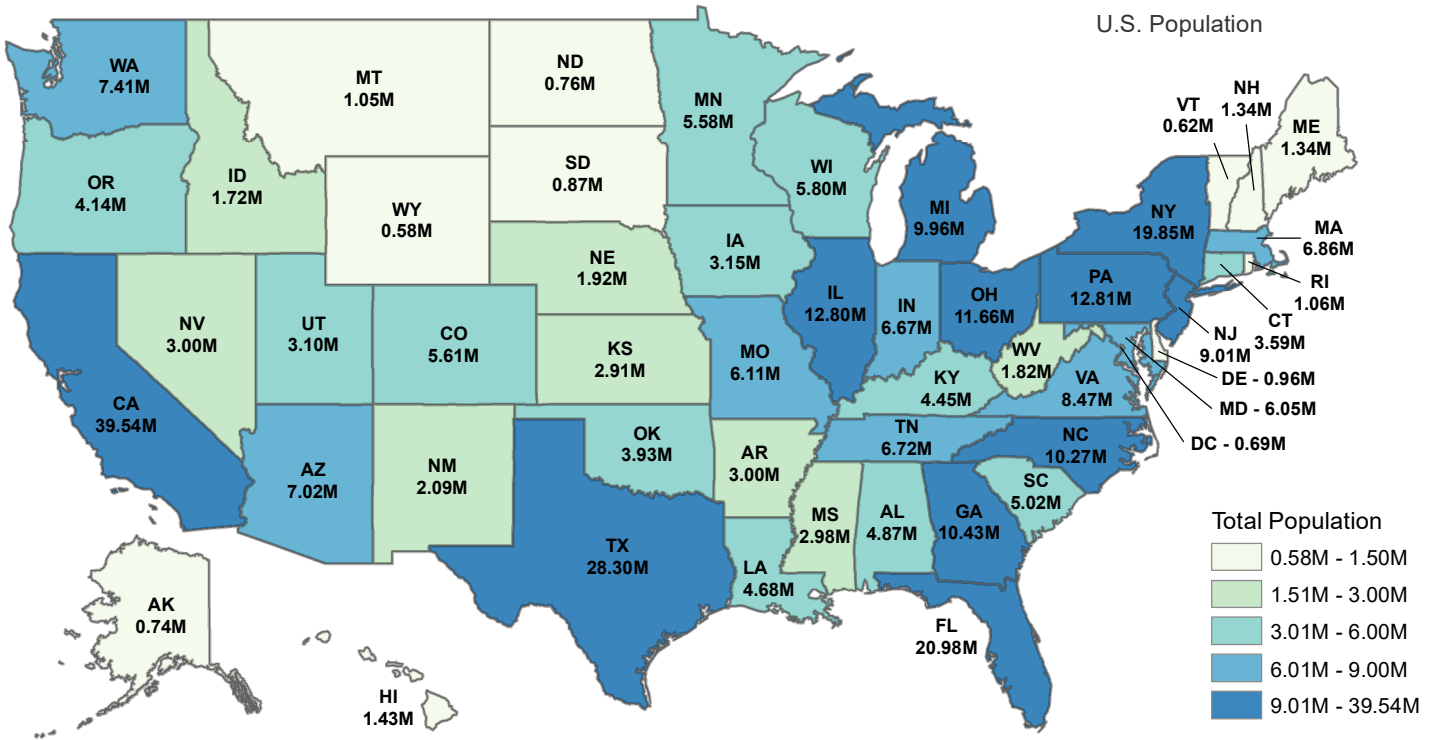

Population by State — 2017 Estimate

Total Population

325.72 Million

U.S. Population

Population Change — 2010-2017

+5.2%

U.S. Population Change
2010-2017

Sources: U.S. Census Bureau, 2017 Population Estimates; LSA calculations
LSA Staff Contact: Michael Guanci (515.729.7755) michael.guanci@legis.iowa.gov