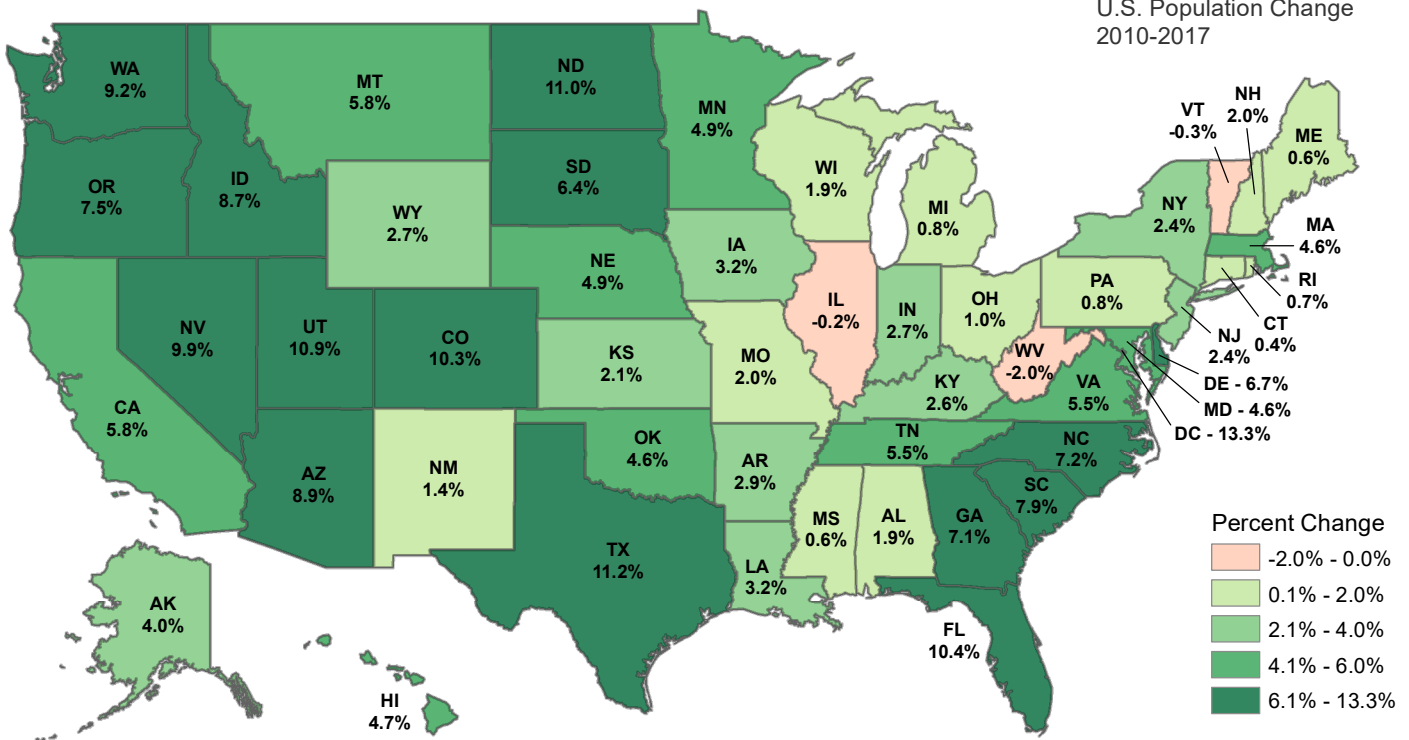

Population by State — 2017 Estimate

Total Population

325.72 Million

U.S. Population

Population Change — 2010-2017

+5.2%

U.S. Population Change
2010-2017

Sources: U.S. Census Bureau, 2017 Population Estimates; LSA calculations
LSA Staff Contact: Michael Guanci (515.729.7755) michael.guanci@legis.iowa.gov