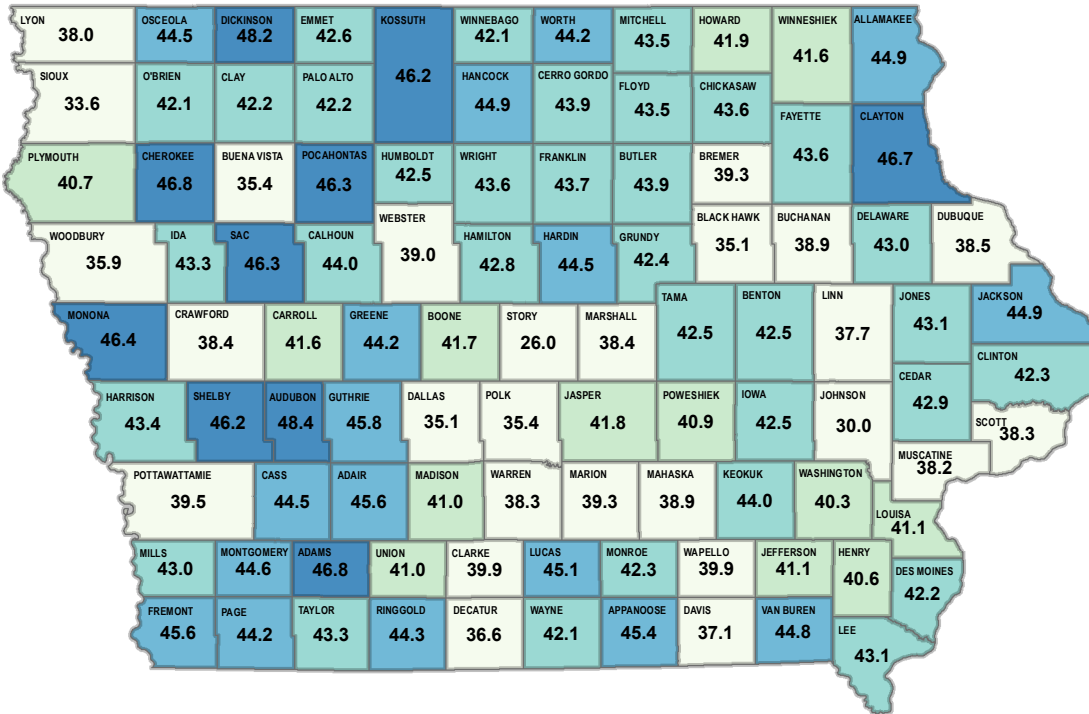

# Median Age — 2017 Population Estimate

## By County

**38.1**

Iowa Median Age

Median Age in Years

## By State

**39.4**

U.S. Median Age

Median Age in Years

Note: The median age is the age at the midpoint of the population. Half of the population is older than the median age and half of the population is younger.