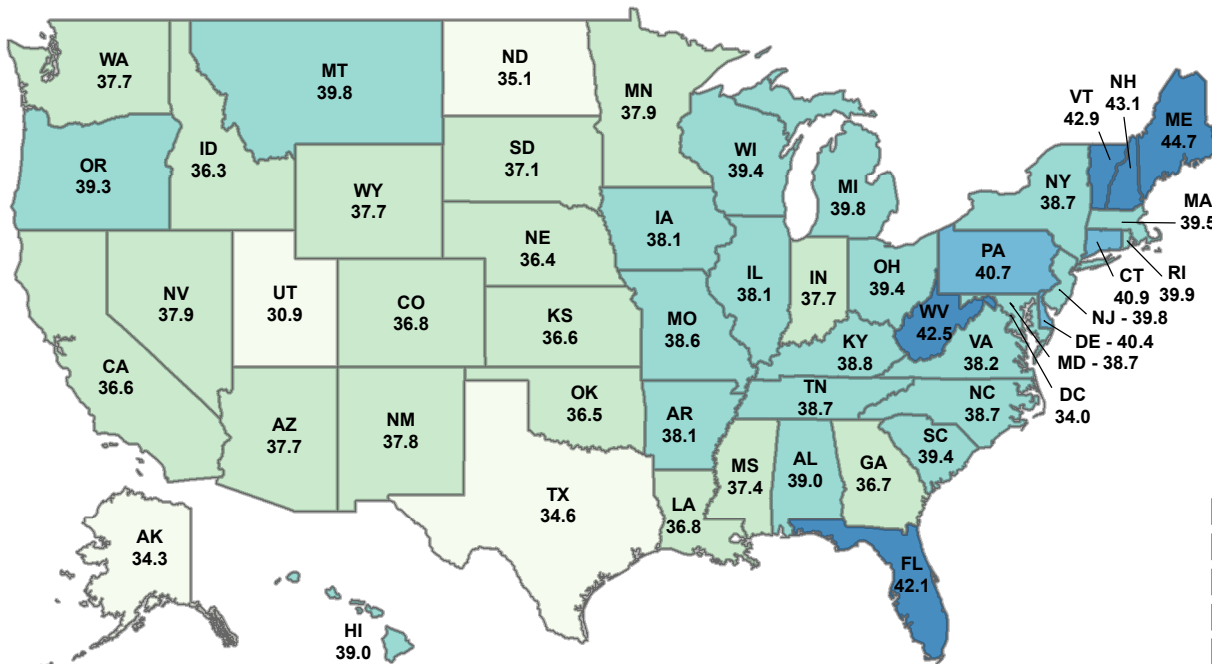

# Median Age — 2017 Population Estimate

## By County

**38.1**

Iowa Median Age

Median Age in Years

## By State

**39.4**

U.S. Median Age

Median Age in Years

Note: The median age is the age at the midpoint of the population. Half of the population is older than the median age and half of the population is younger.