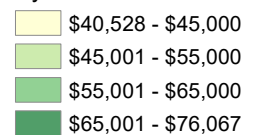

By State

Sources: U.S. Census Bureau 2012-2016 American Community Survey 5-Year Estimate
LSA Staff Contact: Michael Guanci (515.729.7755) michael.guanci@legis.iowa.gov