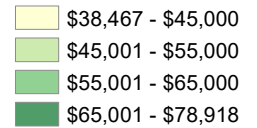

Median Household Income — 2012-2016 American Community Survey 5-Year Estimate

By County

\$54,570

Iowa Median

By County

By State

\$55,322

U.S. Median