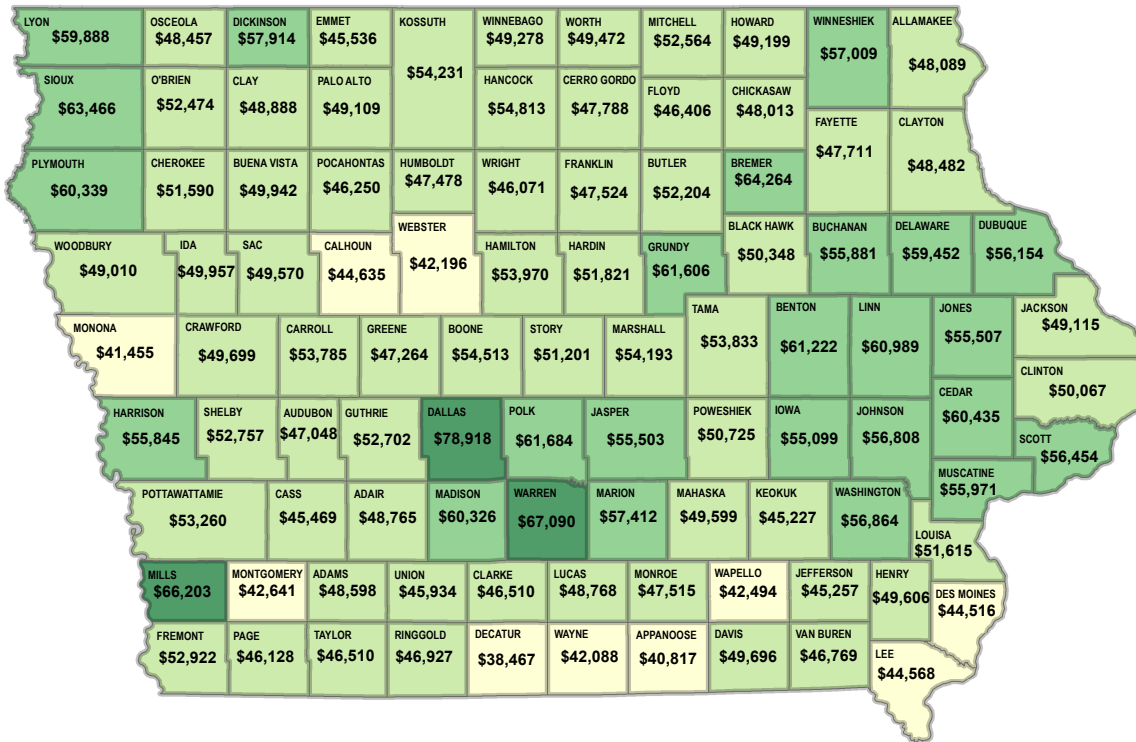

Median Household Income — 2012-2016 American Community Survey 5-Year Estimate

By County

\$54,570

Iowa Median

By County

By State

\$55,322

U.S. Median