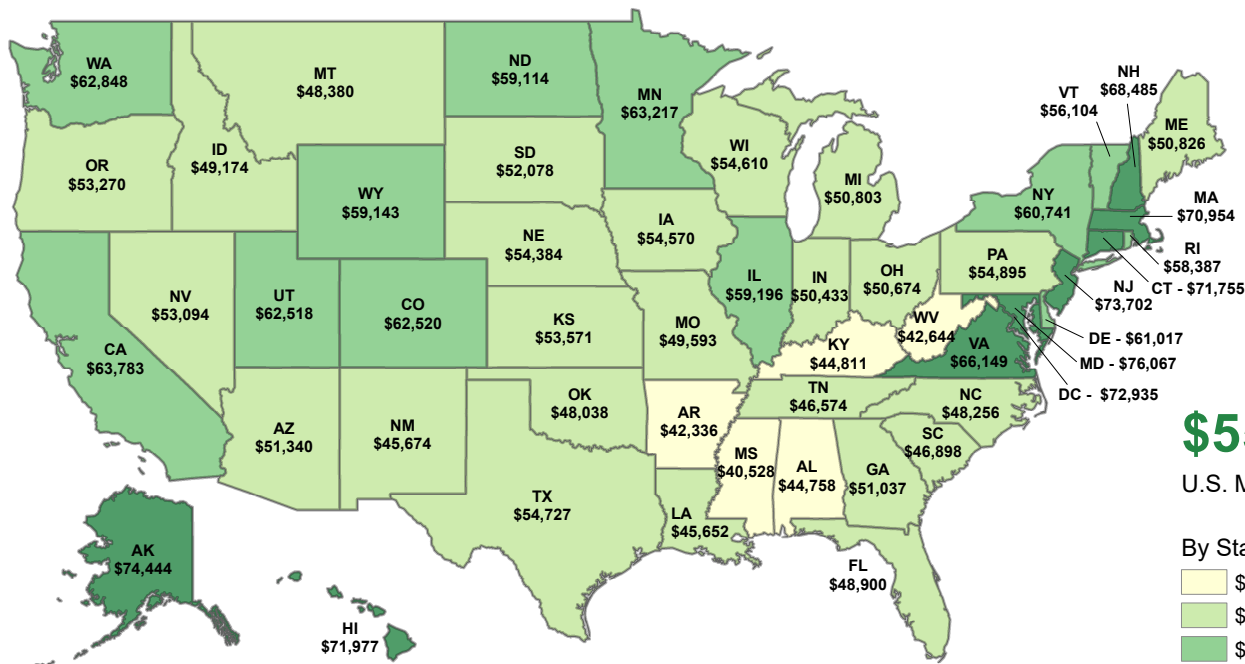

Median Household Income — 2012-2016 American Community Survey 5-Year Estimate

By County

\$54,570

Iowa Median

By County

By State

\$55,322

U.S. Median