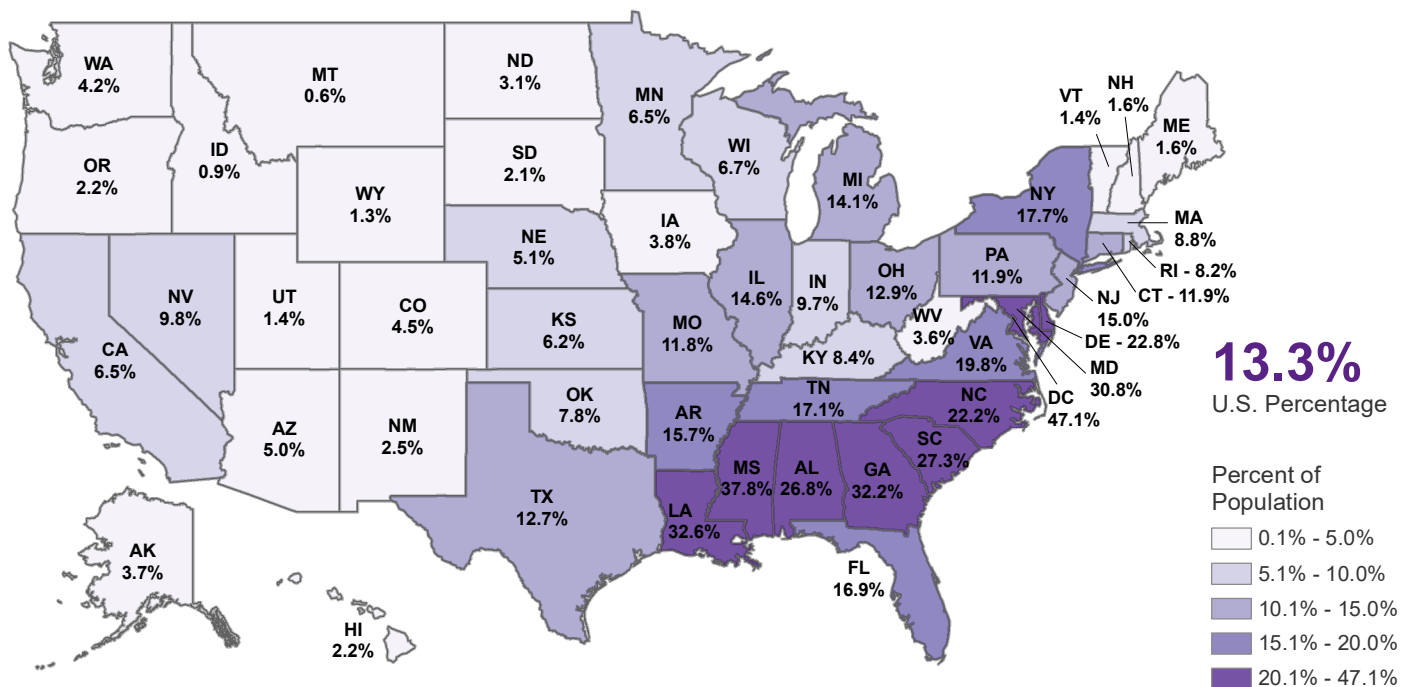

Black or African American Population — 2017 Estimate

By County

By State

Source: U.S. Census Bureau, 2017 Population Estimate
 LSA Staff Contact: Michael Guanci (515.729.7755) michael.guanci@legis.iowa.gov