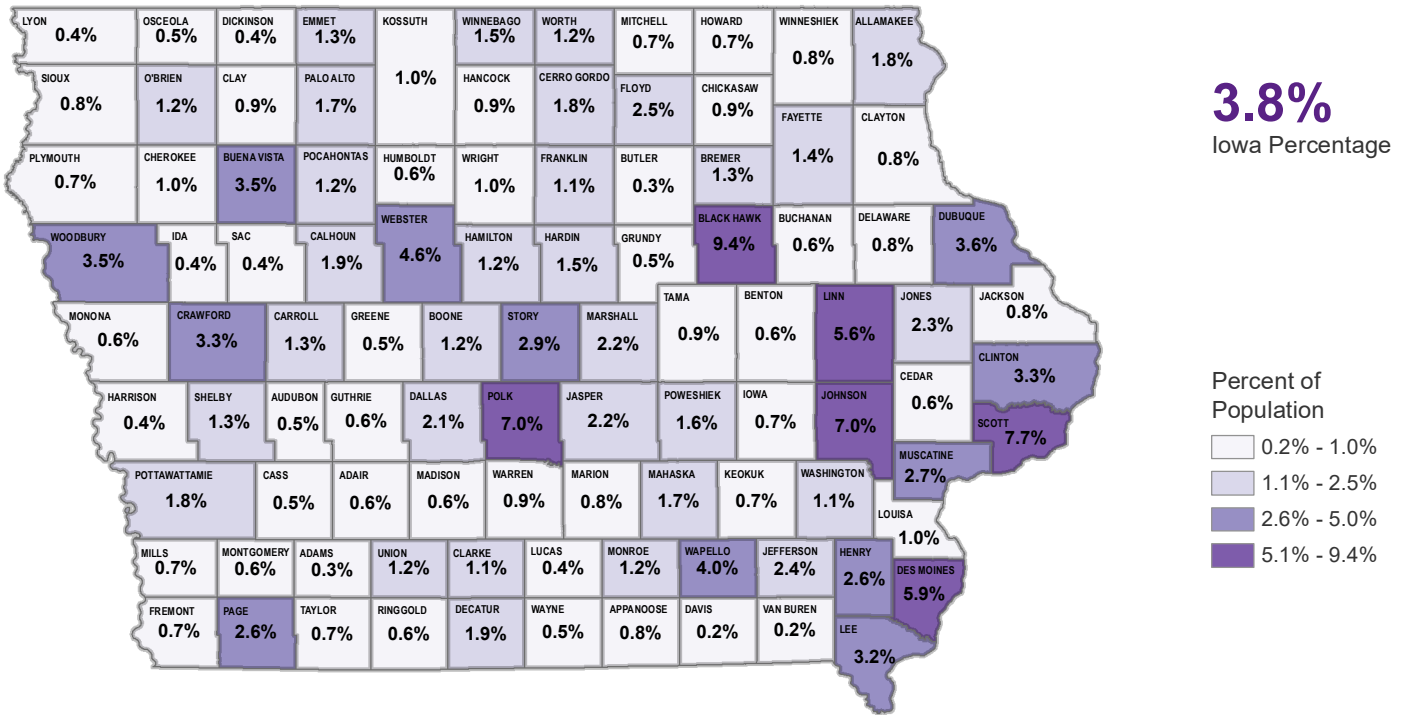

Black or African American Population — 2017 Estimate

By County

By State

Source: U.S. Census Bureau, 2017 Population Estimate
 LSA Staff Contact: Michael Guanci (515.729.7755) michael.guanci@legis.iowa.gov