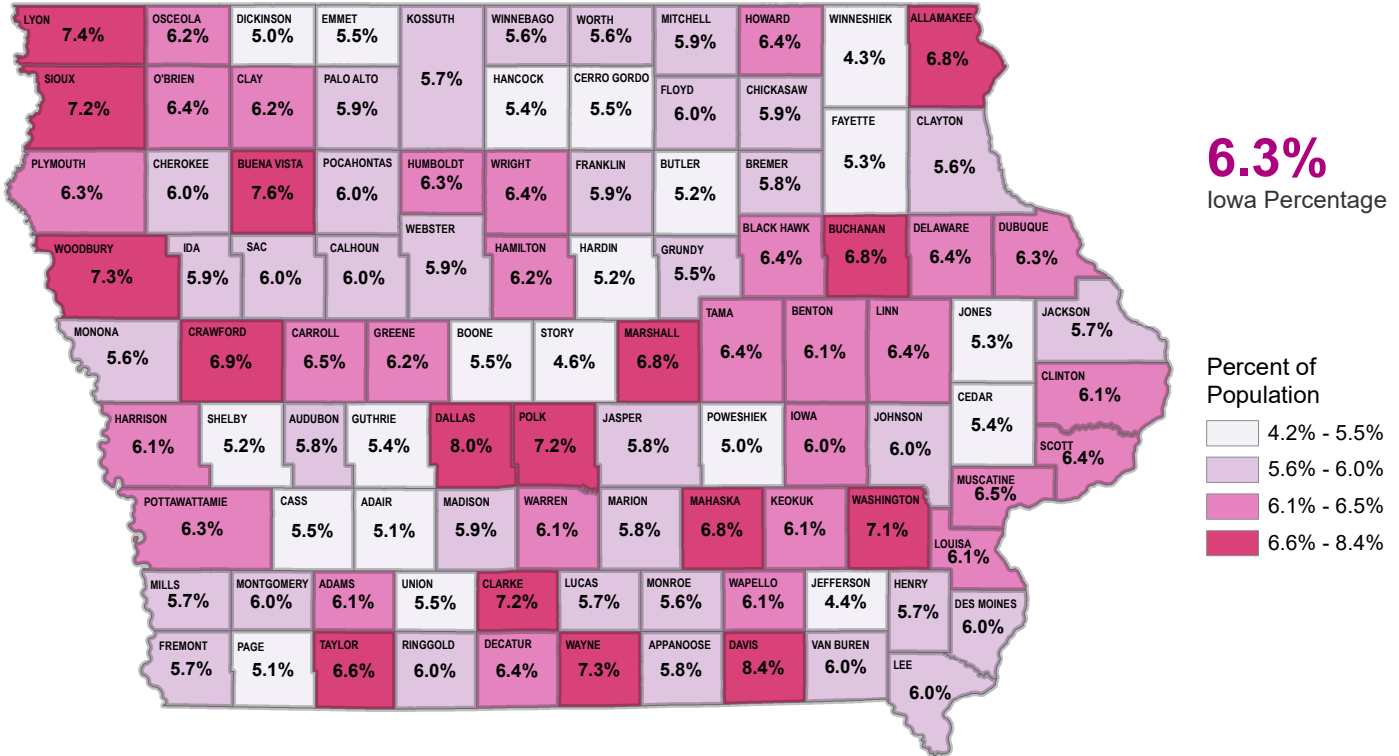

Percentage of Population Under Five Years Old — 2017 Estimate

By County

By State

Source: U.S. Census Bureau, 2017 Population Estimate
 LSA Staff Contact: Michael Guanci (515.725.1286) michael.guanci@legis.iowa.gov