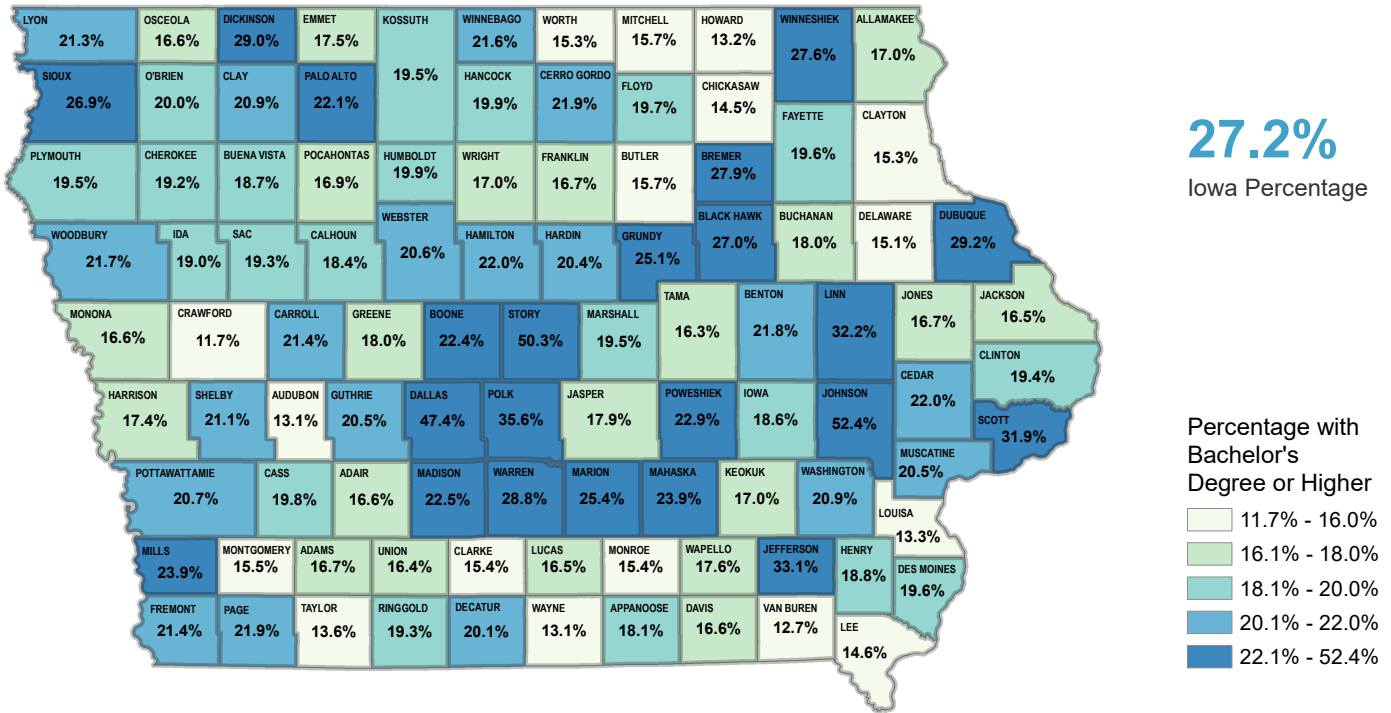

Percent of Population Age 25 Years and Over with a Bachelor's Degree or Higher — 2012-2016 ACS 5-Year Estimate

By County

By State

Source: U.S. Census Bureau 2012-2016 American Community Survey 5-Year Estimate
 LSA Staff Contact: Michael Guanci (515.729.7755) michael.guanci@legis.iowa.gov