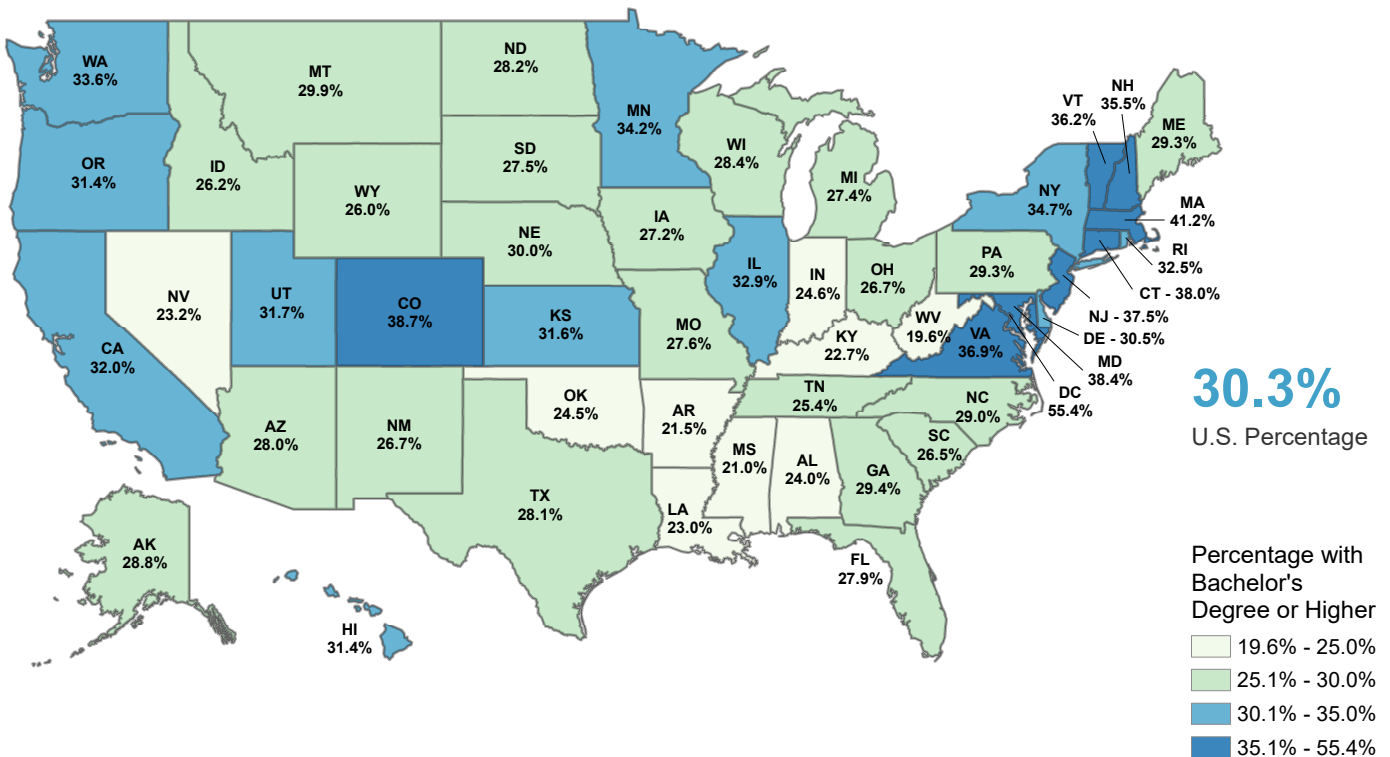

Percent of Population Age 25 Years and Over with a Bachelor's Degree or Higher — 2012-2016 ACS 5-Year Estimate

By County

By State

Source: U.S. Census Bureau 2012-2016 American Community Survey 5-Year Estimate
 LSA Staff Contact: Michael Guanci (515.729.7755) michael.guanci@legis.iowa.gov