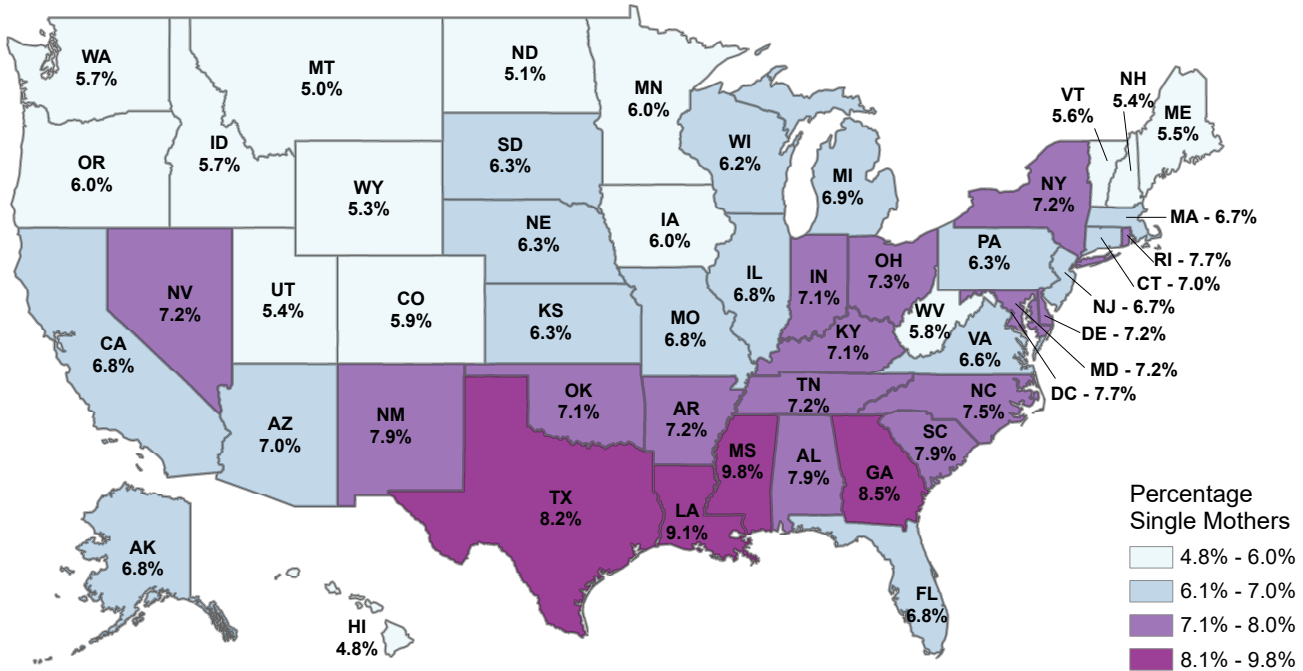

Percentage of Single-Parent Households — 2012-2016 American Community Survey 5-Year Estimate

Single-Mother Households with Children Under Age 18

6.0% Iowa Percentage
6.7% U.S. Percentage

Single-Father Households with Children Under Age 18