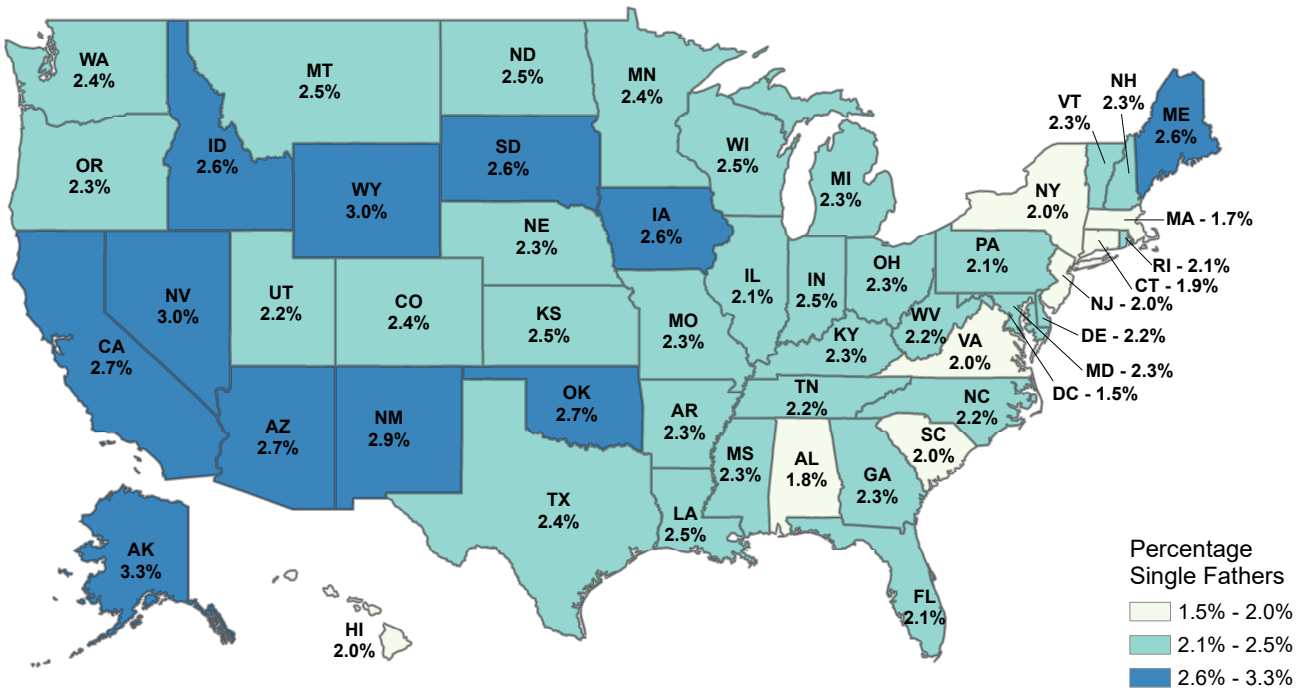

Percentage of Single-Parent Households — 2012-2016 American Community Survey 5-Year Estimate

Single-Mother Households with Children Under Age 18

6.0% Iowa Percentage
6.7% U.S. Percentage

Single-Father Households with Children Under Age 18