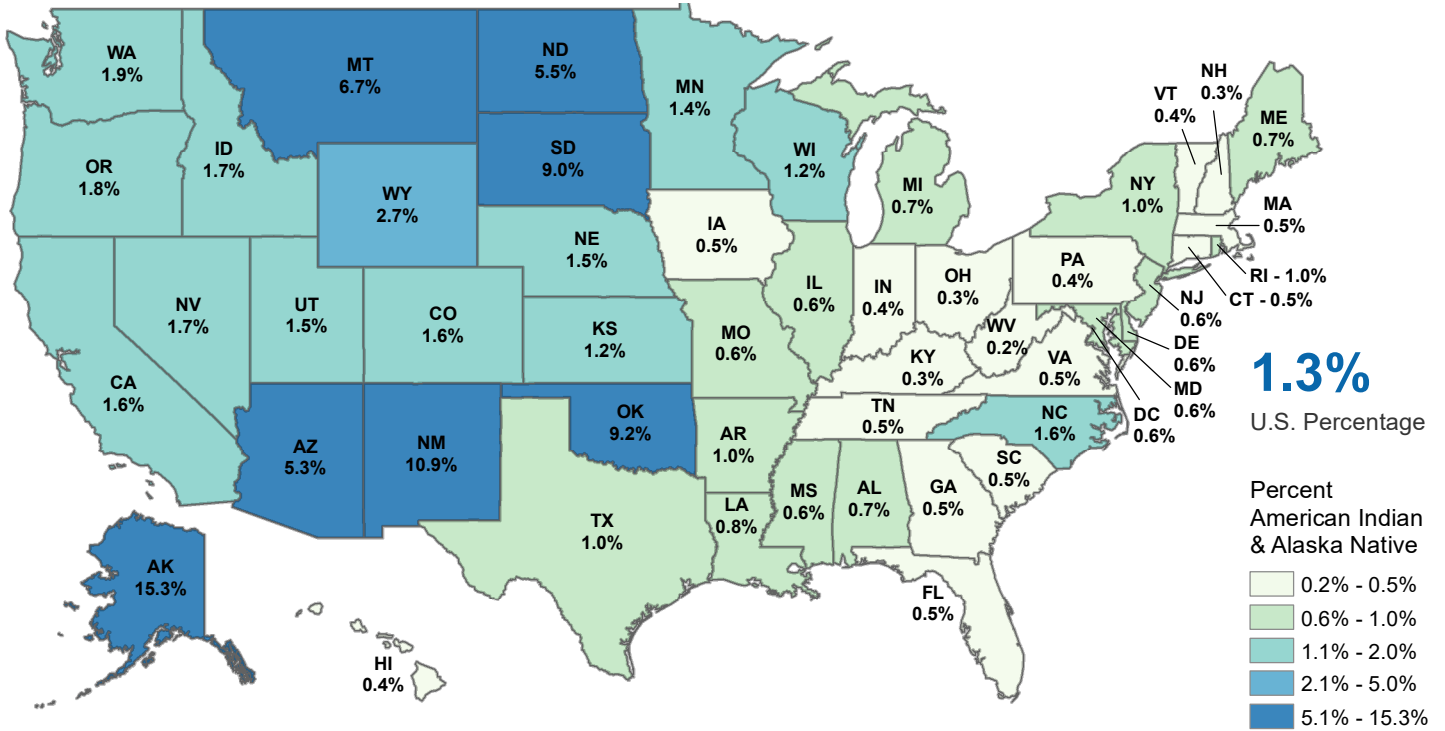

American Indian and Alaska Native Population — 2017 Estimate

Asian Population — 2017 Estimate

Source: U.S. Census Bureau, 2017 Population Estimate
 LSA Staff Contact: Michael Guanci (515.729.7755) michael.guanci@legis.iowa.gov