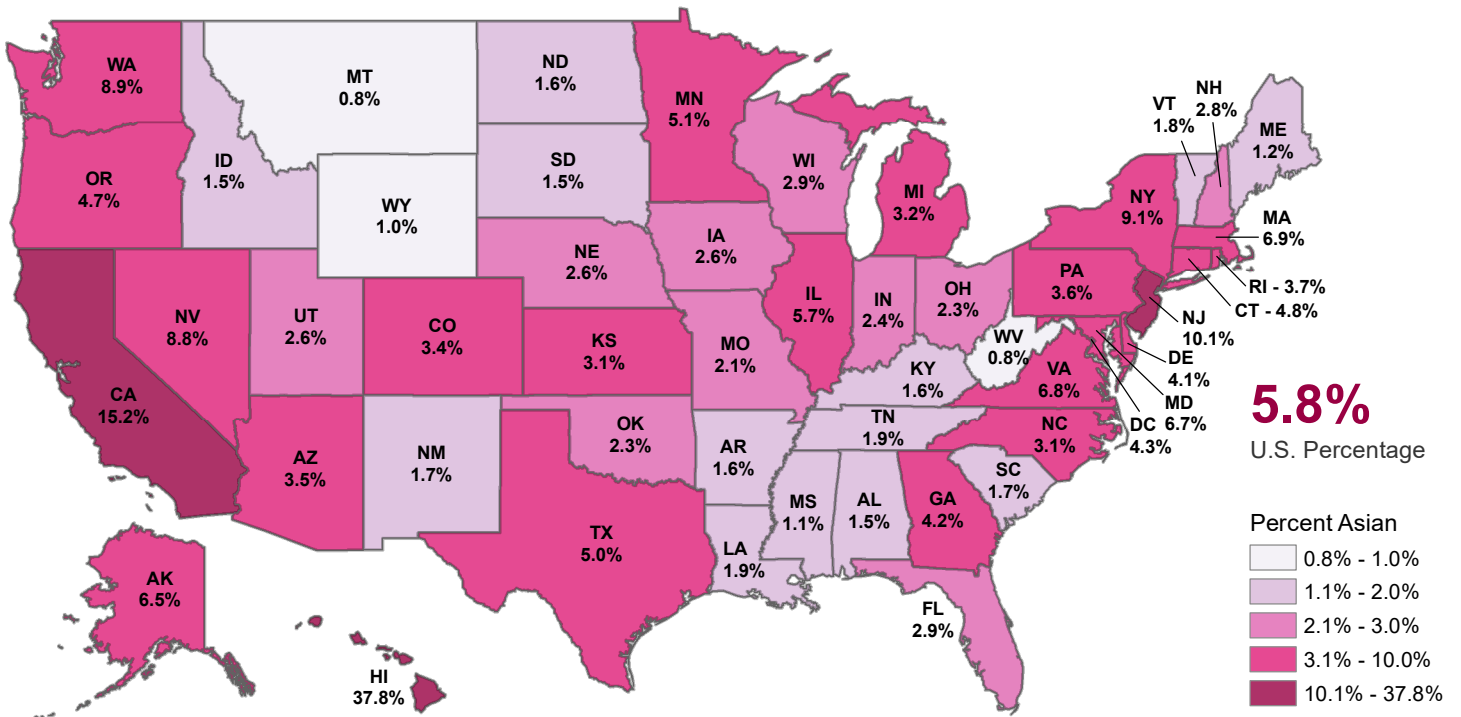

American Indian and Alaska Native Population — 2017 Estimate

Asian Population — 2017 Estimate

Source: U.S. Census Bureau, 2017 Population Estimate
 LSA Staff Contact: Michael Guanci (515.729.7755) michael.guanci@legis.iowa.gov