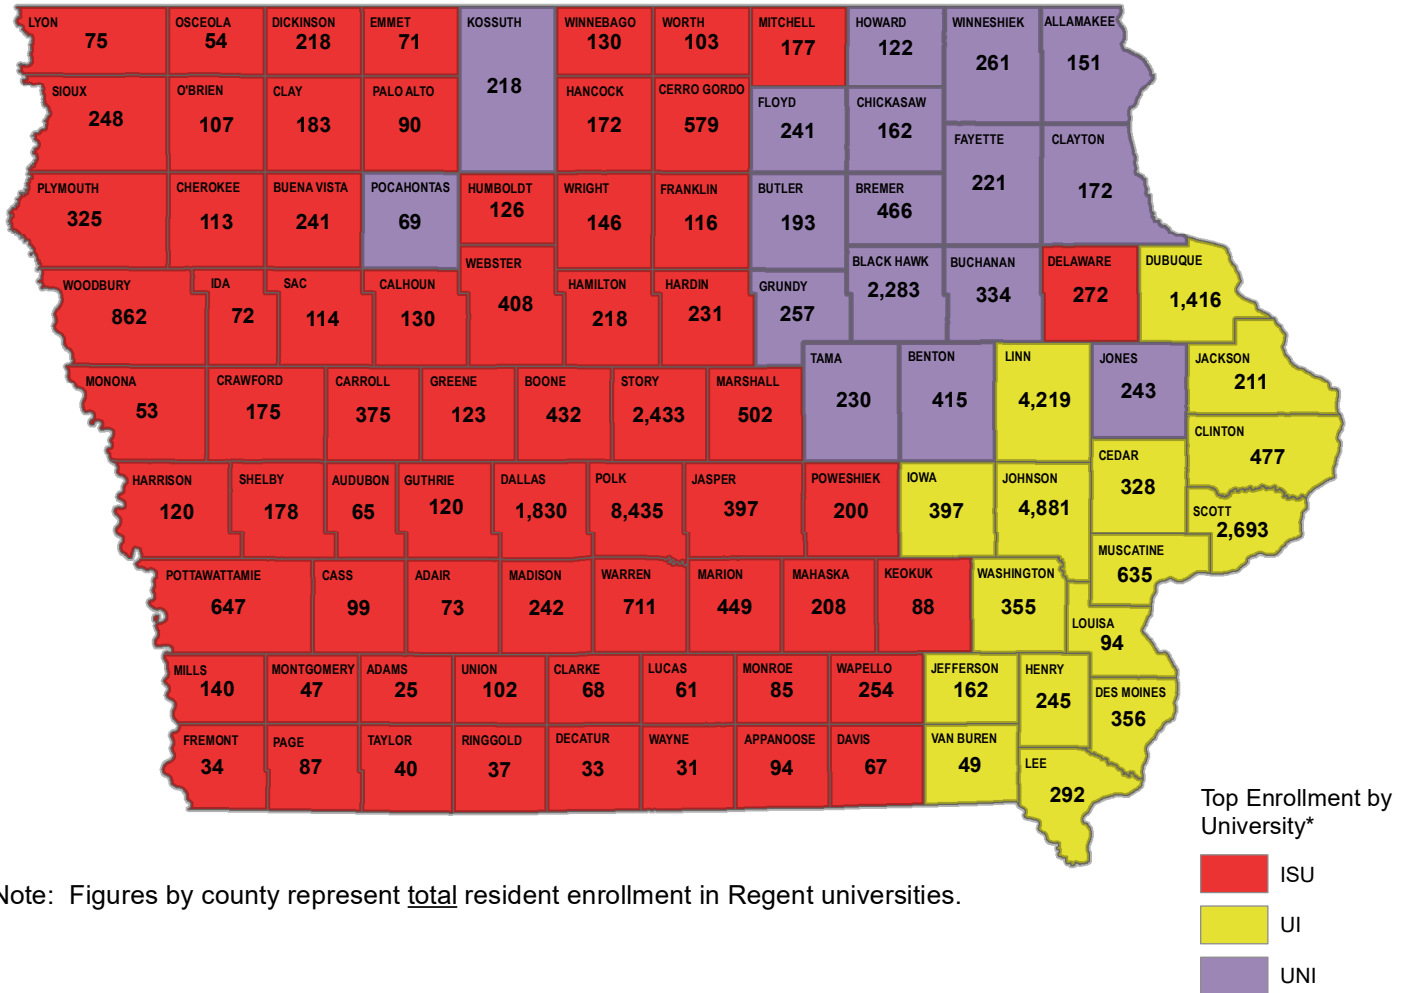

Regents Resident Enrollment by County — Fall 2018

Note: Figures by county represent total resident enrollment in Regent universities.

Total Enrollment at Iowa Regent Institutions

Fall 2018 Resident and Non-Resident Enrollment