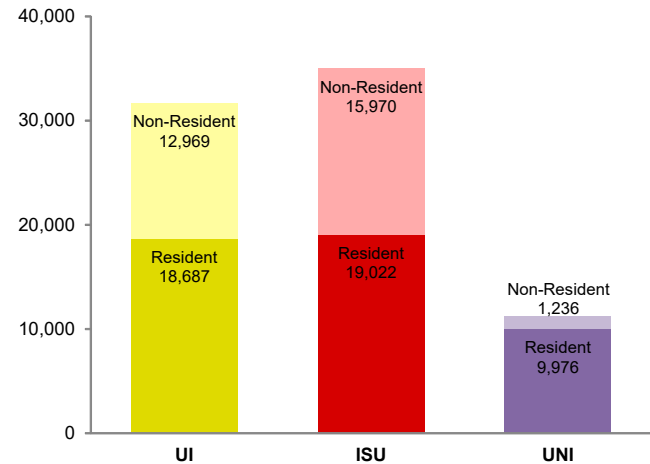

Regents Resident Enrollment by County — Fall 2018

Note: Figures by county represent total resident enrollment in Regent universities.

Total Enrollment at Iowa Regent Institutions

Fall 2018 Resident and Non-Resident Enrollment