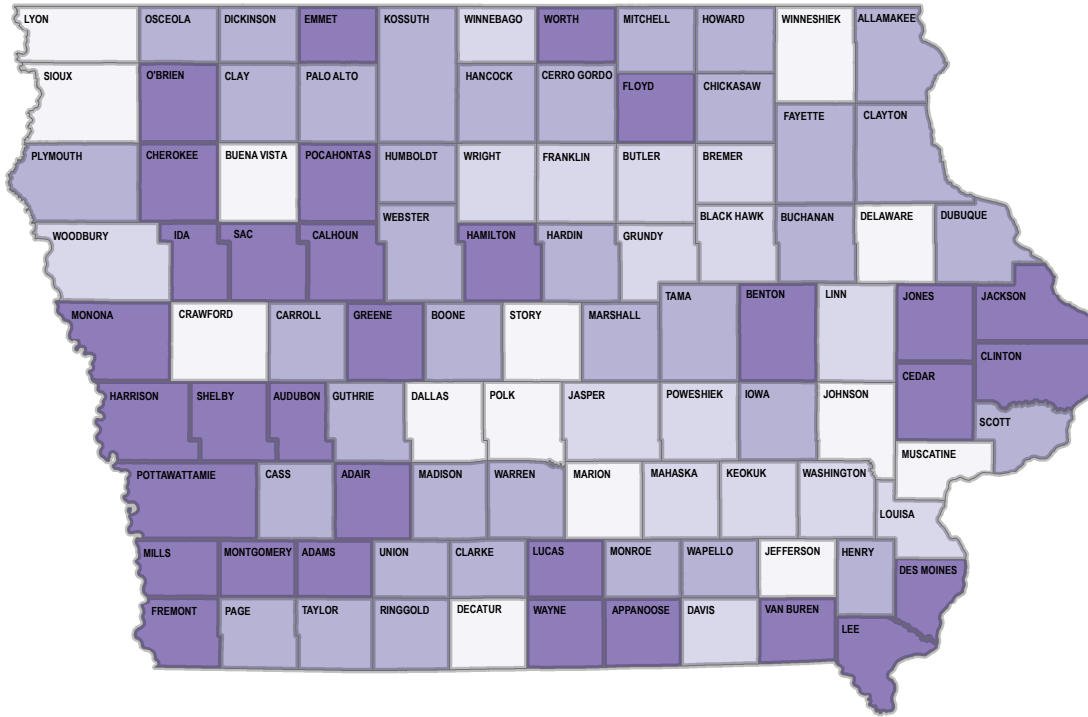

Veterans as a Percent of Total Population Over 18 — FFY 2017

By County

206,430

Iowa Veteran Population

Percentage by County

By State

19.9 M

U.S. Veteran Population

Percentage by State