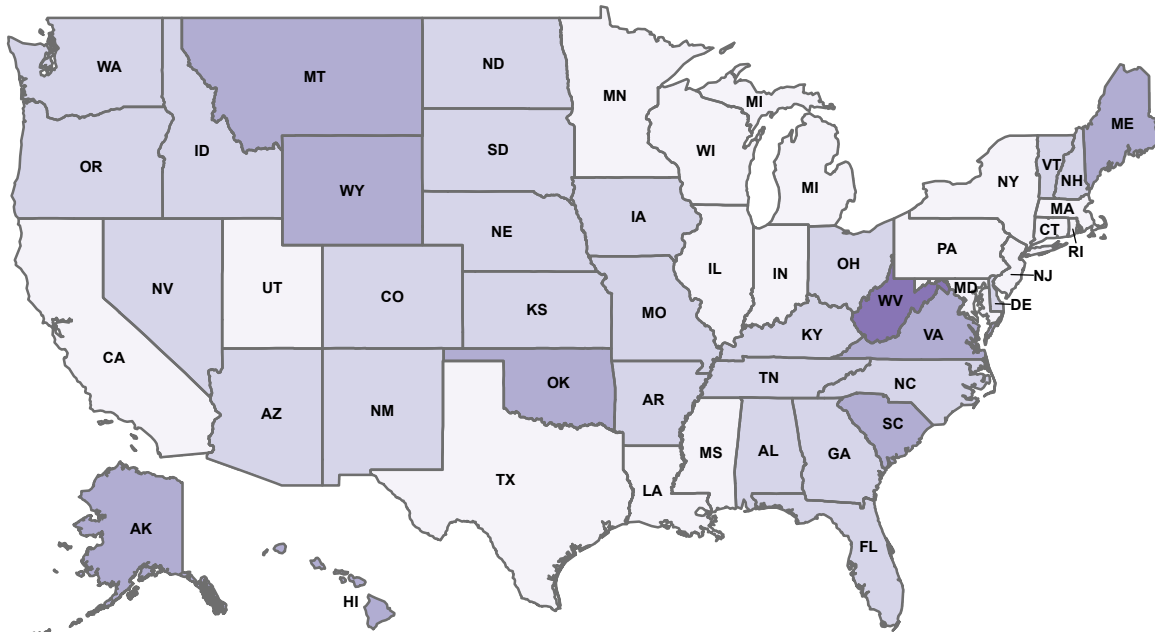

Veterans as a Percent of Total Population Over 18 — FFY 2017

By County

206,430

Iowa Veteran Population

Percentage by County

By State

19.9 M

U.S. Veteran Population

Percentage by State