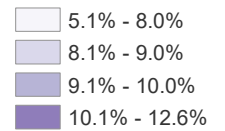

Veterans as a Percent of Total Population Over 18 — FFY 2017

By County

206,430

Iowa Veteran Population

Percentage by County

By State

19.9 M

U.S. Veteran Population