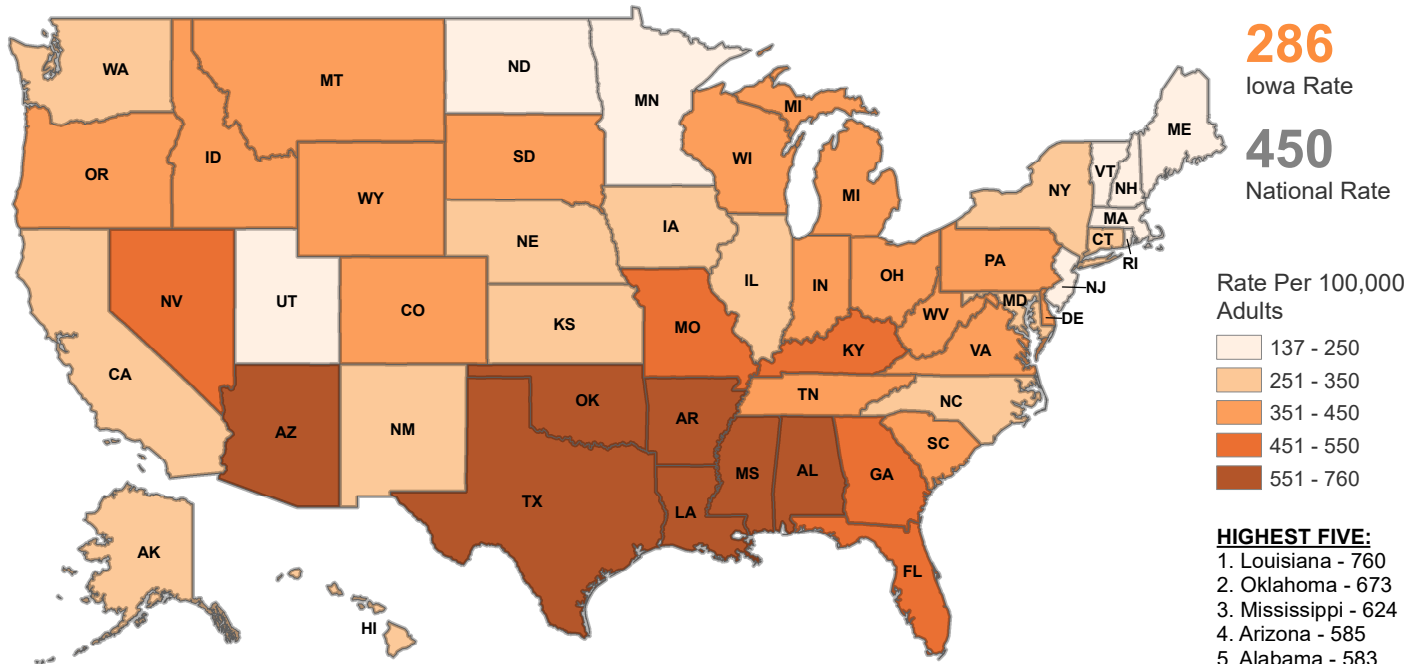

National Comparison of Adult Corrections Populations — CY 2016

Imprisonment Rate

Note: Counts are based on prisoners with sentences of more than a year under the jurisdiction of state or federal correctional officials. Imprisonment and supervision rates are per 100,000 U.S. residents age 18 or older.

Rate of Offenders Under Community Supervision

Note: Community supervision includes offenders supervised on parole or probation.