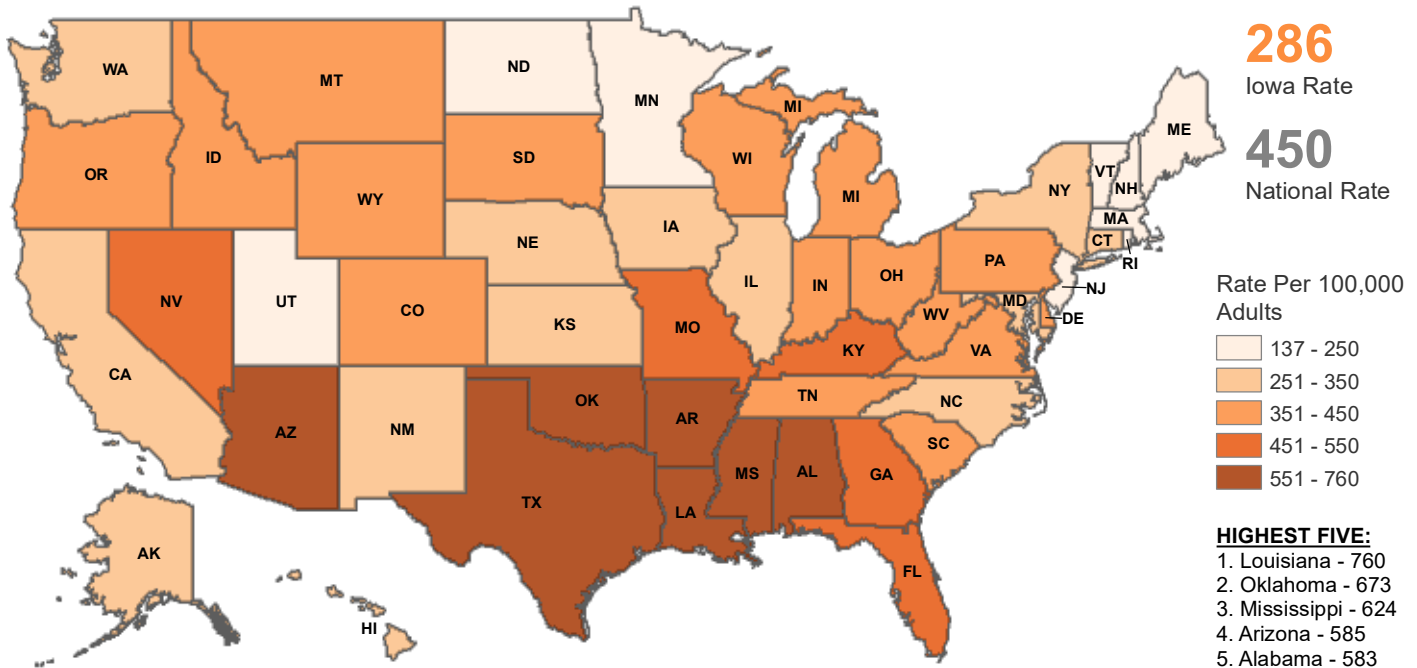

National Comparison of Adult Corrections Populations — CY 2016

Imprisonment Rate

Note: Counts are based on prisoners with sentences of more than a year under the jurisdiction of state or federal correctional officials. Imprisonment and supervision rates are per 100,000 U.S. residents age 18 or older.

Rate of Offenders Under Community Supervision

Note: Community supervision includes offenders supervised on parole or probation.