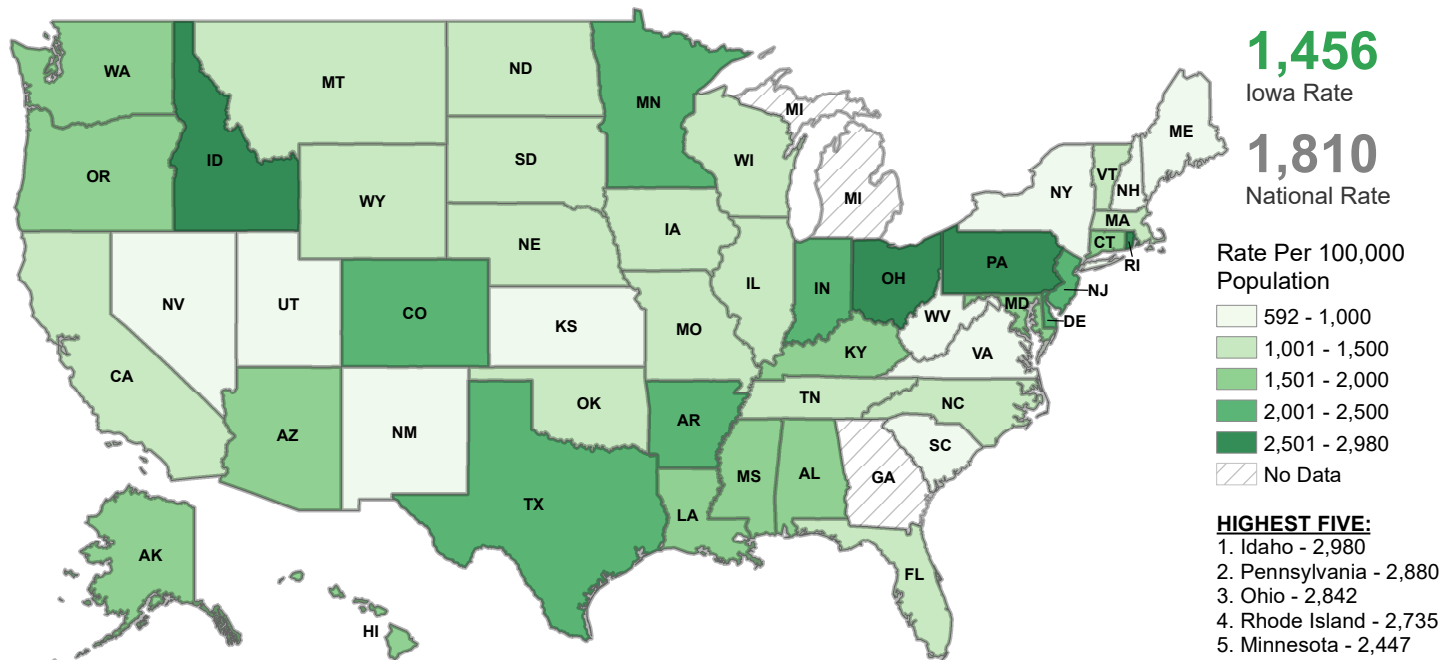

National Comparison of Adult Corrections Populations — CY 2016

Imprisonment Rate

Note: Counts are based on prisoners with sentences of more than a year under the jurisdiction of state or federal correctional officials. Imprisonment and supervision rates are per 100,000 U.S. residents age 18 or older.

Rate of Offenders Under Community Supervision

Note: Community supervision includes offenders supervised on parole or probation.