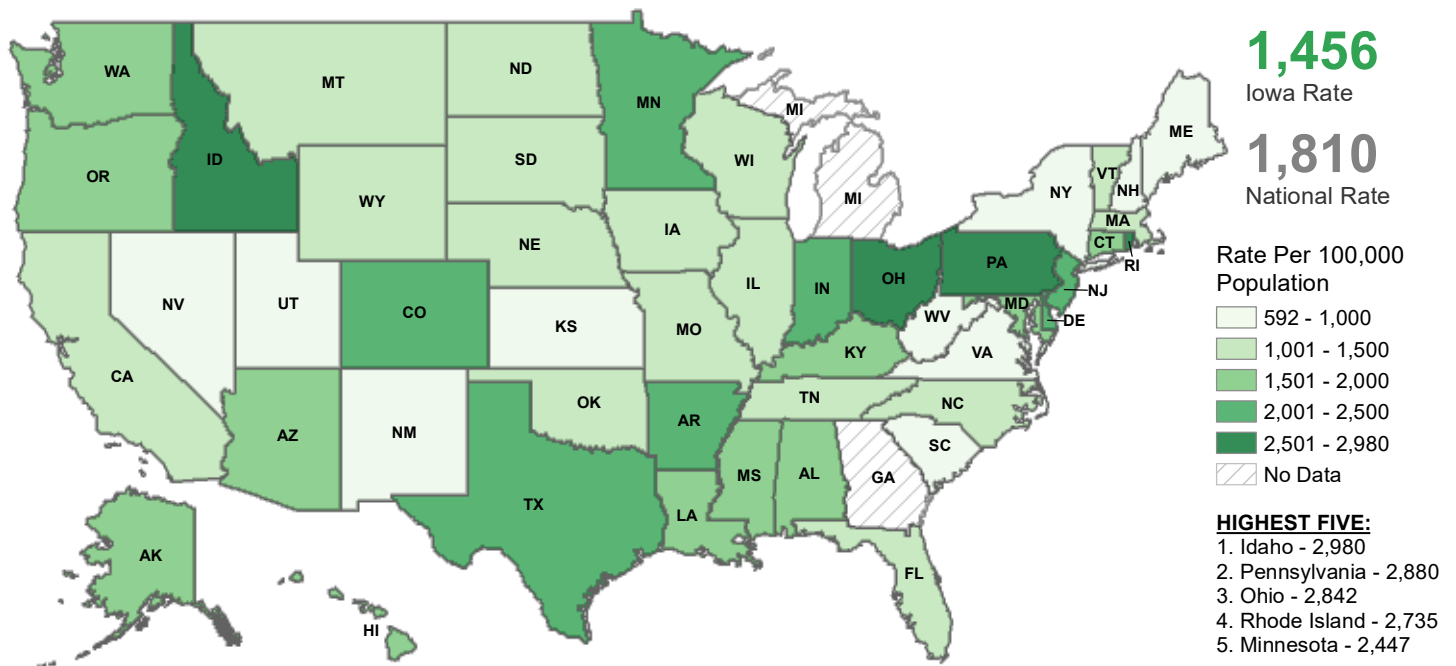

National Comparison of Adult Corrections Populations — CY 2016

Imprisonment Rate

Note: Counts are based on prisoners with sentences of more than a year under the jurisdiction of state or federal correctional officials. Imprisonment and supervision rates are per 100,000 U.S. residents age 18 or older.

Rate of Offenders Under Community Supervision

Note: Community supervision includes offenders supervised on parole or probation.