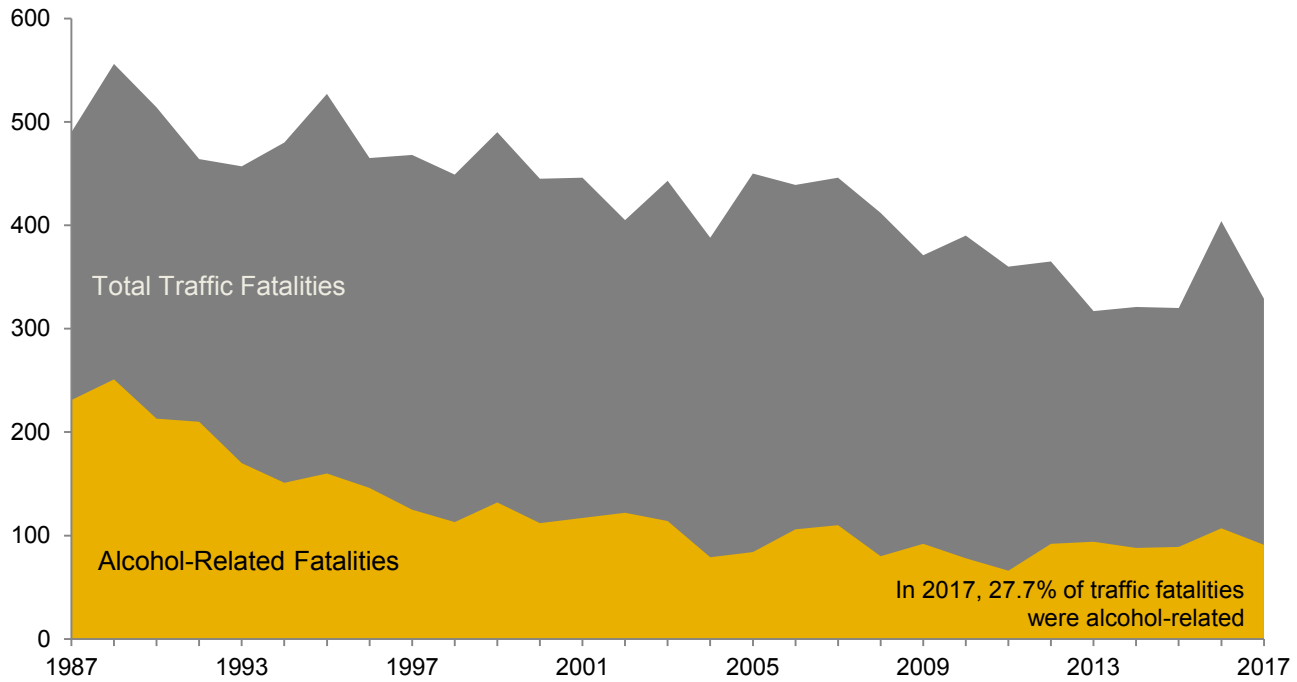

Alcohol-Related Traffic Fatalities in Iowa

Alcohol-Related Traffic Fatalities by Age

■ Increased from previous year