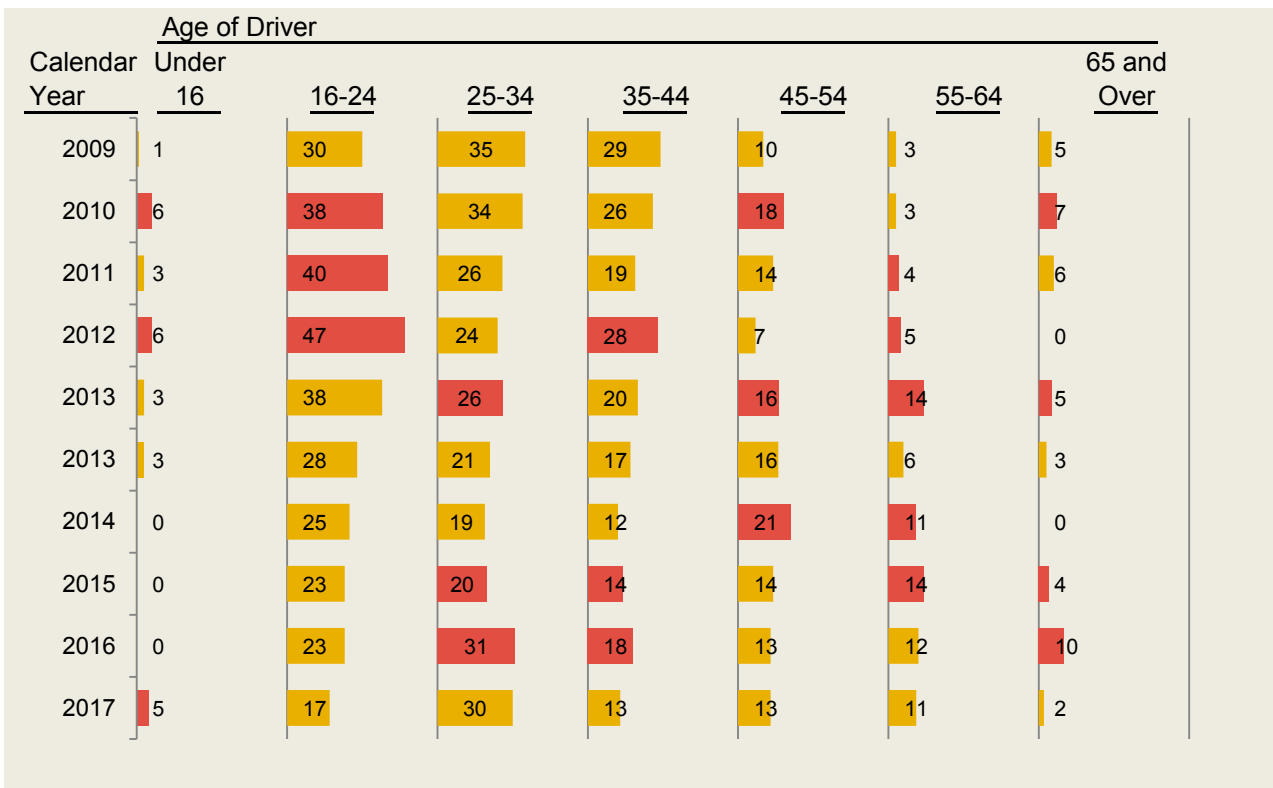

Alcohol-Related Traffic Fatalities in Iowa

Alcohol-Related Traffic Fatalities by Age

■ Increased from previous year