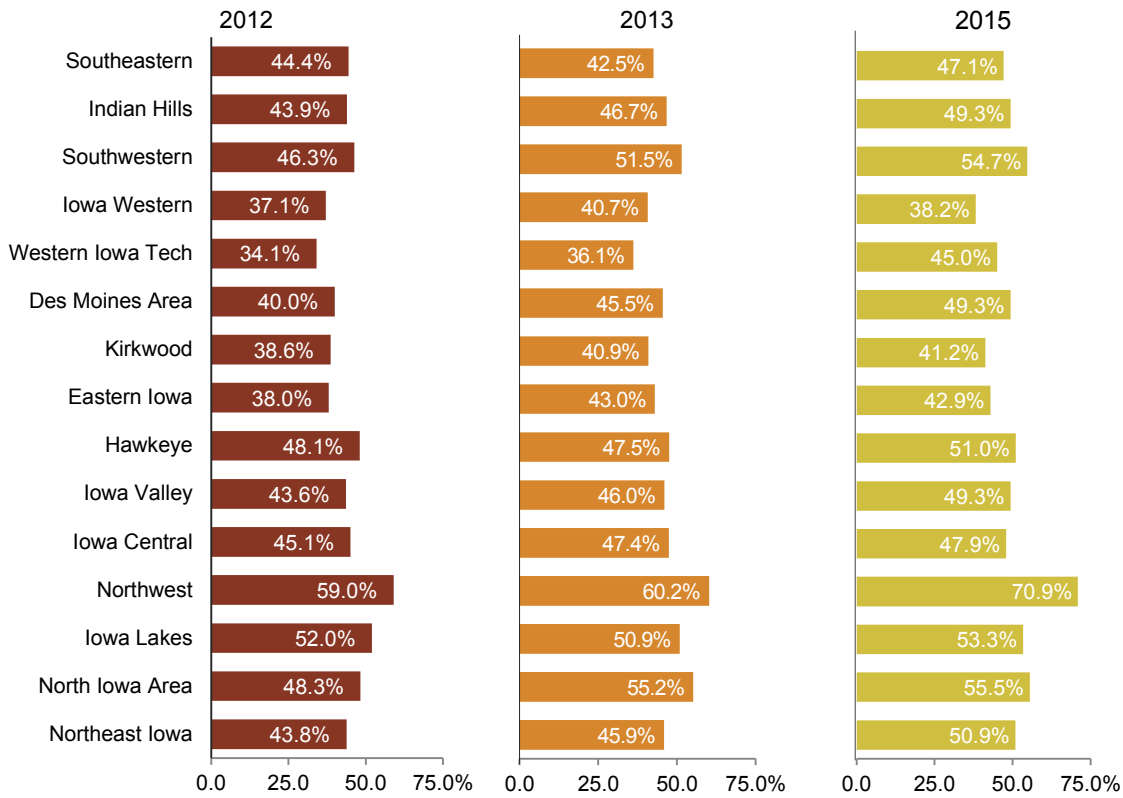

Community College Success Rates

Cohort Success Rates

2015 Cohort by Result

Note: The success rate is the percentage of students from a given cohort that either graduated with a two-year credential or transferred to a four-year college or university. A cohort consists of all the students who entered the college as freshmen in the year indicated.