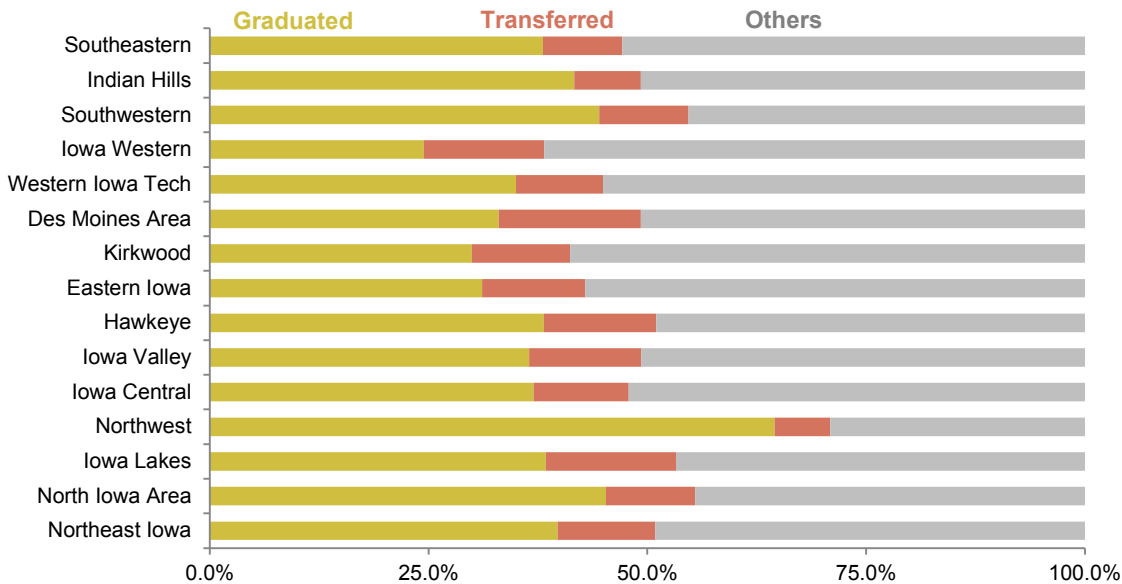

Community College Success Rates

Cohort Success Rates

2015 Cohort by Result

Note: The success rate is the percentage of students from a given cohort that either graduated with a two-year credential or transferred to a four-year college or university. A cohort consists of all the students who entered the college as freshmen in the year indicated.