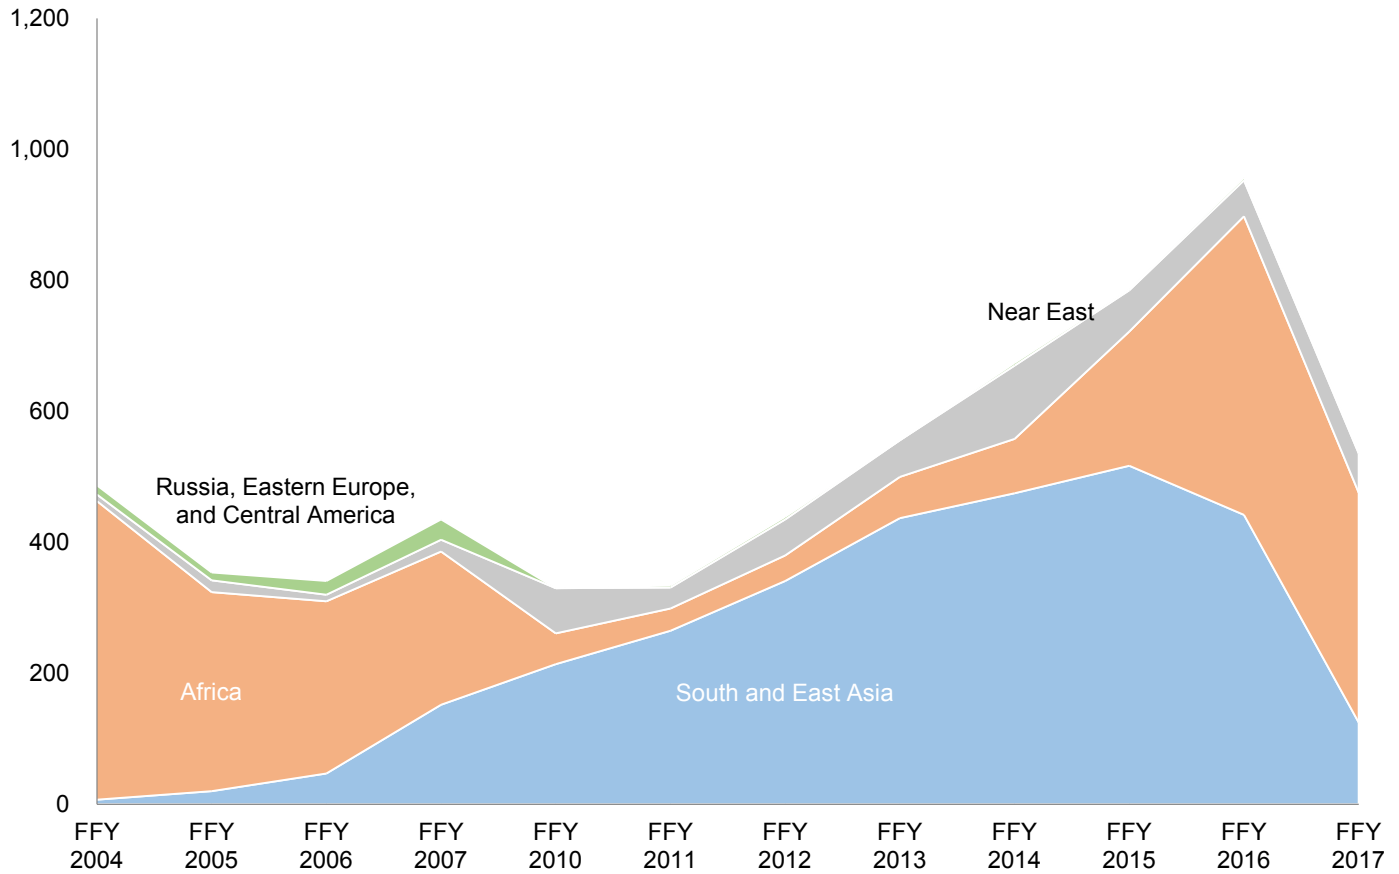

## Refugee Arrivals in Iowa from Overseas

Federal Fiscal Year	Russia and Eastern Europe	South and East Asia	Africa	Near East	Central America	Total
2004	14	7	456	10	0	487
2005	12	20	304	18	0	354
2006	21	47	263	10	0	341
2007	31	152	234	18	0	435
2010	0	214	47	69	0	330
2011	3	265	34	32	0	334
2012	0	341	39	55	4	439
2013	0	437	63	56	0	556
2014	0	475	83	112	4	674
2015	0	517	205	63	2	787
2016	1	442	456	55	3	957
2017	0	125	351	60	2	538