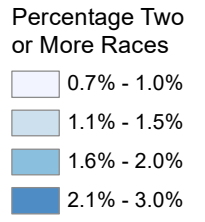

# Two or More Races Population — 2017 Estimate

## By State

**2.7%**  
U.S. Percentage

Note: "Two or More Races" refers to combinations of two or more of the following race categories: White, Black or African American, American Indian or Alaska Native, Asian, Native Hawaiian or Other Pacific Islander, and Some Other Race.