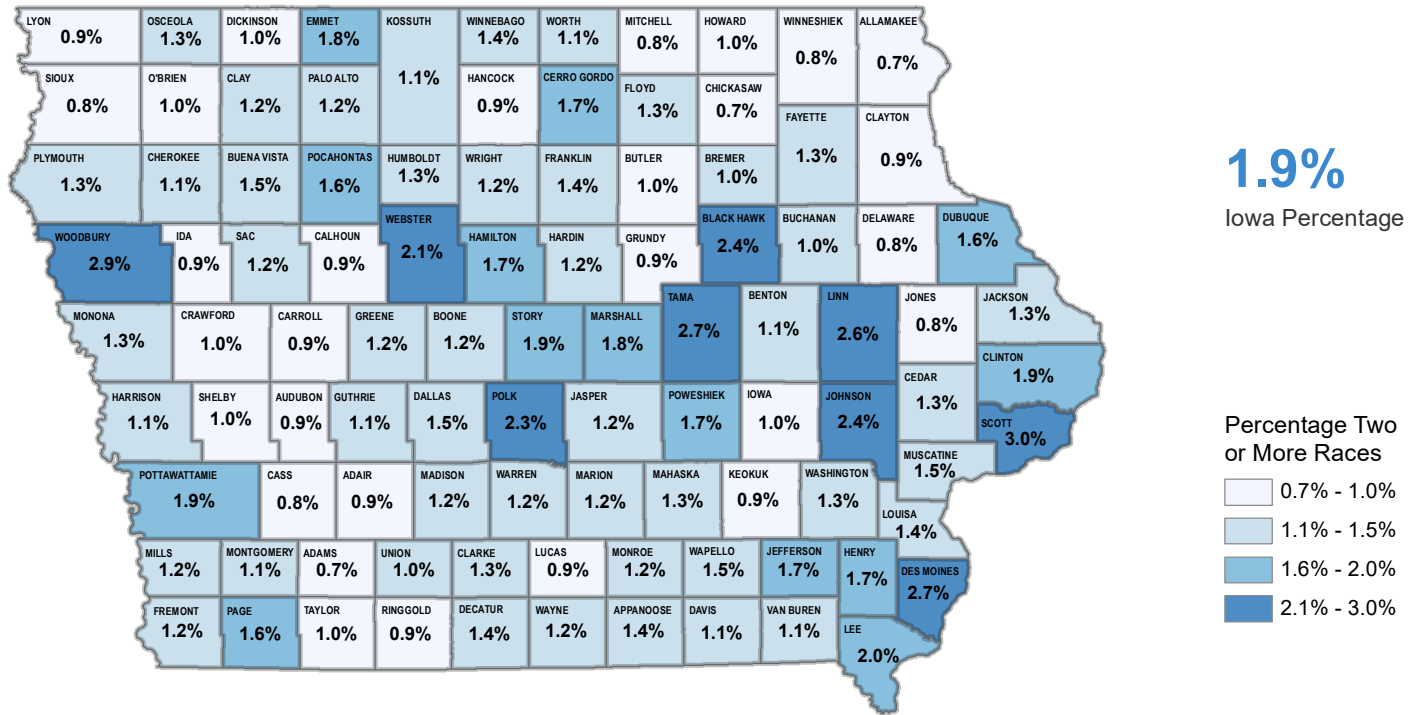

# Two or More Races Population — 2017 Estimate

## By County

**1.9%**  
Iowa Percentage

## By State

**2.7%**  
U.S. Percentage

Note: "Two or More Races" refers to combinations of two or more of the following race categories: White, Black or African American, American Indian or Alaska Native, Asian, Native Hawaiian or Other Pacific Islander, and Some Other Race.