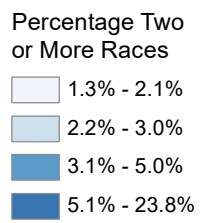

# Two or More Races Population — 2017 Estimate

## By State

**2.7%**  
U.S. Percentage

Note: "Two or More Races" refers to combinations of two or more of the following race categories: White, Black or African American, American Indian or Alaska Native, Asian, Native Hawaiian or Other Pacific Islander, and Some Other Race.