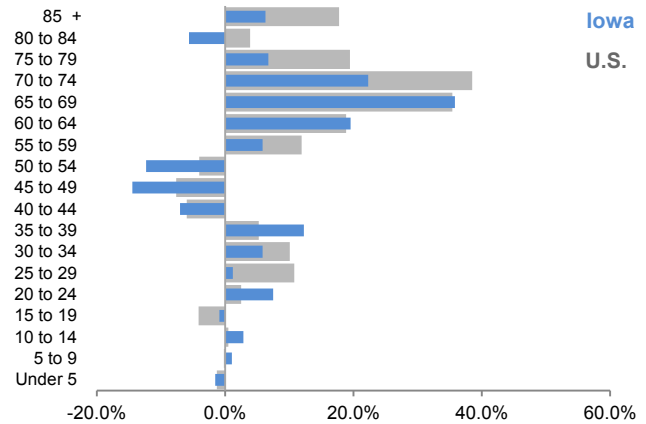

# National and Regional Comparison — 2017 Census Information

Iowa has an estimated **3,145,711** residents

An increase of **99,356** since 2010

Growth Rates by Region Since 2010

Five States Created 53.6% of the U.S. Population Growth Since 2010

Midwest Region Growth Rates Since 2010

Population Pyramid — 2017 Estimate

Percentage Change by Age Category Since 2010

Percentage of Age by Category — 2017 Estimate

Sources: U.S. Census, 2017 Population Estimates; 2010 Decennial Census; LSA calculations  
 LSA Staff Contact: Michael Guanci (515.725.1286) [michael.guanci@legis.iowa.gov](mailto:michael.guanci@legis.iowa.gov)