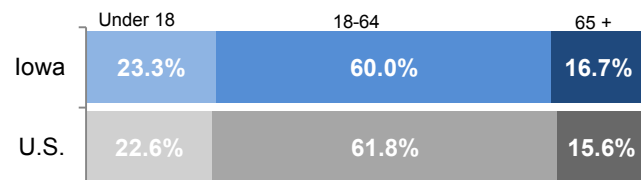

# National and Regional Comparison — 2017 Census Information

Iowa has an estimated **3,145,711** residents

An increase of **99,356** since 2010

Growth Rates by Region Since 2010

Five States Created 53.6% of the U.S. Population Growth Since 2010

Midwest Region Growth Rates Since 2010

Population Pyramid — 2017 Estimate

Percentage Change by Age Category Since 2010

Percentage of Age by Category — 2017 Estimate

Sources: U.S. Census, 2017 Population Estimates; 2010 Decennial Census; LSA calculations  
 LSA Staff Contact: Michael Guanci (515.725.1286) [michael.guanci@legis.iowa.gov](mailto:michael.guanci@legis.iowa.gov)