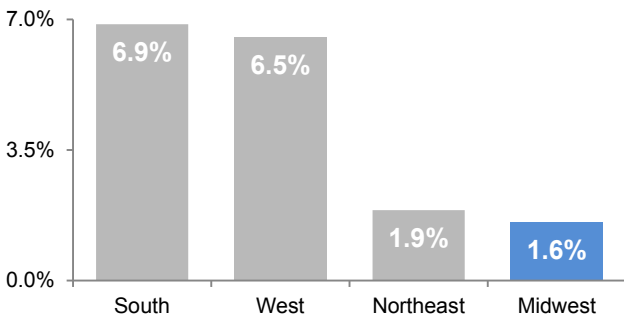

# National and Regional Comparison — 2017 Census Information

Iowa has an estimated **3,145,711** residents

An increase of **99,356** since 2010

Growth Rates by Region Since 2010

Five States Created 53.6% of the U.S. Population Growth Since 2010

Midwest Region Growth Rates Since 2010

Population Pyramid — 2017 Estimate

Percentage Change by Age Category Since 2010

Percentage of Age by Category — 2017 Estimate

Sources: U.S. Census, 2017 Population Estimates; 2010 Decennial Census; LSA calculations  
 LSA Staff Contact: Michael Guanci (515.725.1286) [michael.guanci@legis.iowa.gov](mailto:michael.guanci@legis.iowa.gov)