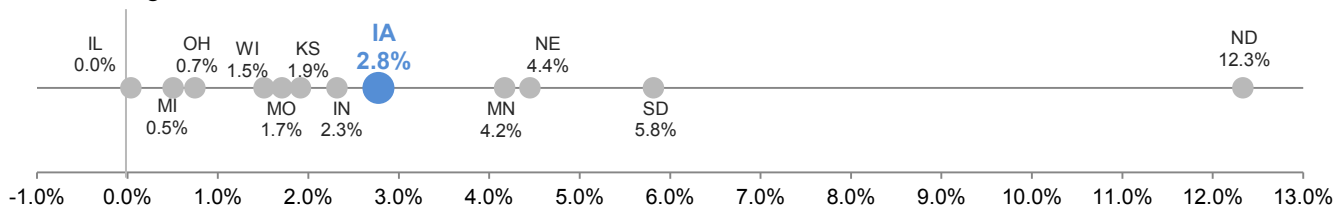

# National and Regional Comparison — 2017 Census Information

Iowa has an estimated **3,145,711** residents

An increase of **99,356** since 2010

Growth Rates by Region Since 2010

Five States Created 53.6% of the U.S. Population Growth Since 2010

Midwest Region Growth Rates Since 2010

Population Pyramid — 2017 Estimate

Percentage Change by Age Category Since 2010

Percentage of Age by Category — 2017 Estimate

Sources: U.S. Census, 2017 Population Estimates; 2010 Decennial Census; LSA calculations  
 LSA Staff Contact: Michael Guanci (515.725.1286) [michael.guanci@legis.iowa.gov](mailto:michael.guanci@legis.iowa.gov)