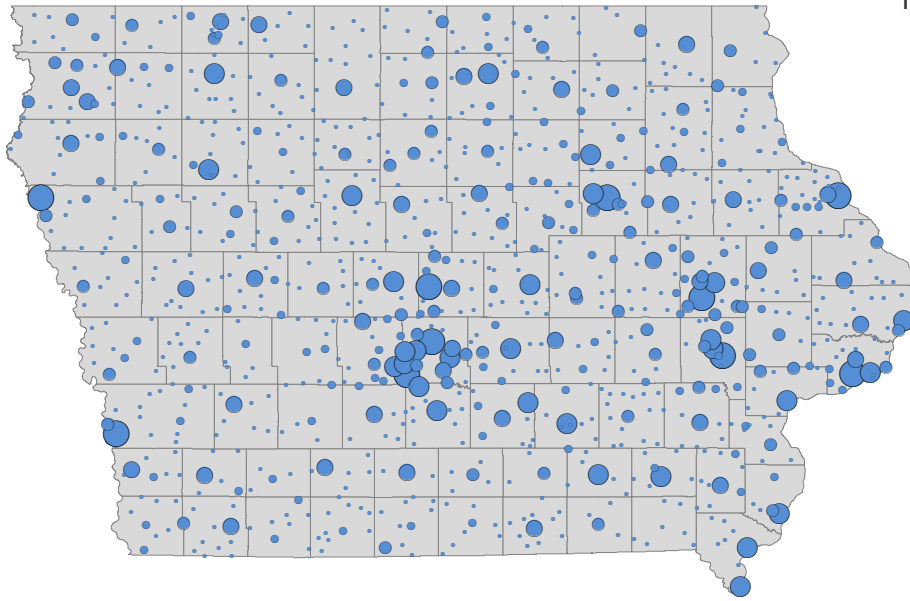

Selected Iowa Population Facts — 2017

In 2017 Iowa had **944** incorporated places.

- There were 670 places with fewer than 1,000 residents.
- There were 114 places with between 1,000 and 1,999 residents.
- There were 79 places with between 2,000 and 4,999 residents.
- There were 40 places with between 5,000 and 9,999 residents.
- There were 30 places with between 10,000 and 49,999 residents.
- There were 10 places with more than 50,000 residents.

Urban and Rural Populations — 1950-2016

50.4% of Iowa's population is concentrated in **10 counties**.

- Polk
- Linn
- Scott
- Johnson
- Black Hawk
- Woodbury
- Dubuque
- Story
- Pottawattamie
- Dallas