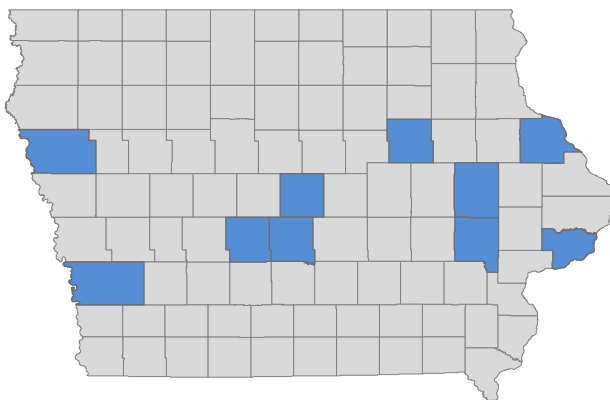

Selected Iowa Population Facts — 2017

In 2017 Iowa had **944** incorporated places.

- There were 670 places with fewer than 1,000 residents.
- There were 114 places with between 1,000 and 1,999 residents.
- There were 79 places with between 2,000 and 4,999 residents.
- There were 40 places with between 5,000 and 9,999 residents.
- There were 30 places with between 10,000 and 49,999 residents.
- There were 10 places with more than 50,000 residents.

Urban and Rural Populations — 1950-2016

50.4% of Iowa's population is concentrated in **10 counties**.

- Polk
- Linn
- Scott
- Johnson
- Black Hawk
- Woodbury
- Dubuque
- Story
- Pottawattamie
- Dallas