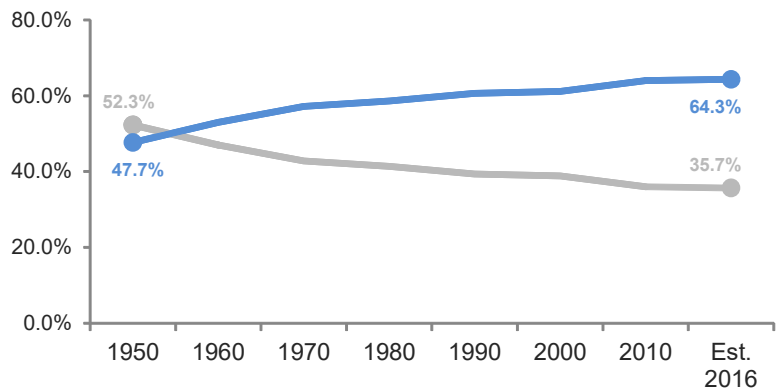

Selected Iowa Population Facts — 2017

In 2017 Iowa had **944** incorporated places.

- There were 670 places with fewer than 1,000 residents.
- There were 114 places with between 1,000 and 1,999 residents.
- There were 79 places with between 2,000 and 4,999 residents.
- There were 40 places with between 5,000 and 9,999 residents.
- There were 30 places with between 10,000 and 49,999 residents.
- There were 10 places with more than 50,000 residents.

Urban and Rural Populations — 1950-2016

50.4% of Iowa's population is concentrated in **10 counties**.

- Polk
- Linn
- Scott
- Johnson
- Black Hawk
- Woodbury
- Dubuque
- Story
- Pottawattamie
- Dallas