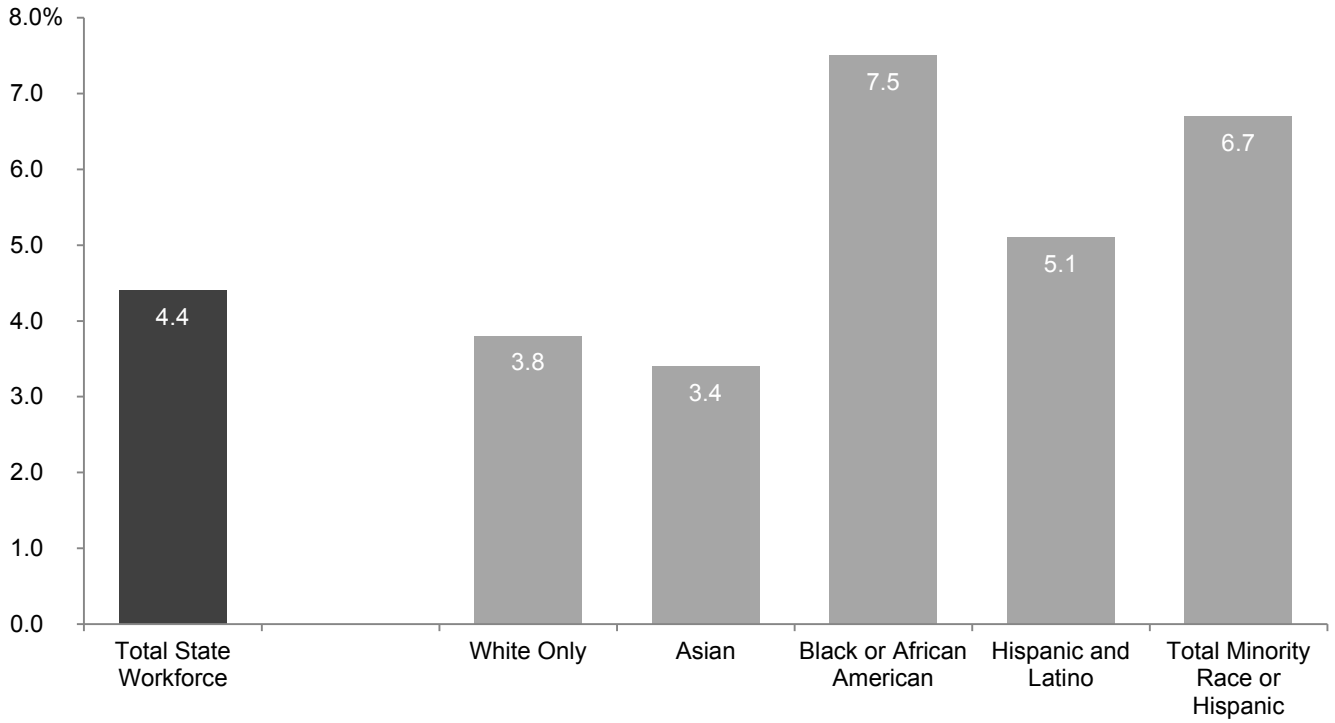

Unemployment Rates in Iowa by Ethnic Category

(Calendar Year 2017)

Note: For CY 2017, approximately 52,700 Iowa workers were unemployed.