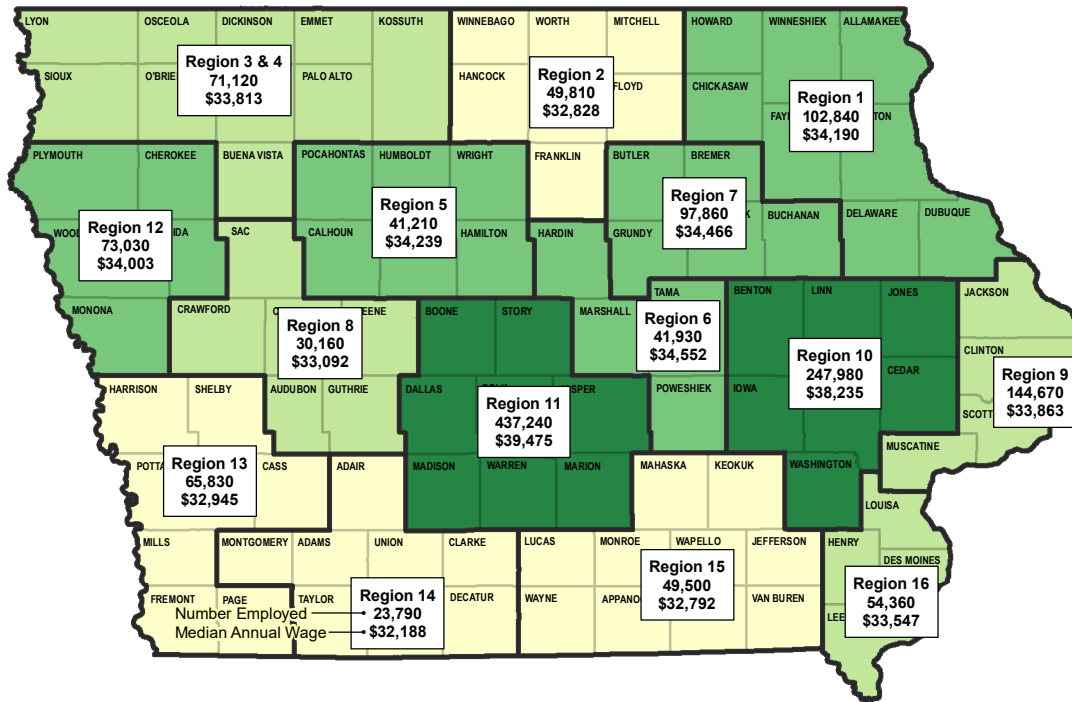

# Estimated Number Employed and Median Wage — CY 2017

By Iowa Workforce Development Region

Statewide in Iowa:

**1,535,460**

Number Employed

**\$35,926**

Median Annual Wage

**\$17.27**

Median Hourly Wage

Median Annual Wage By Region

Iowa Estimated Employment by Occupation Type — 2017

Iowa Median Hourly Wage by Occupation Type — 2017

Sources: Iowa Workforce Development; U.S. Bureau of Labor Statistics, Occupational Employment and Wage Report; LSA calculations