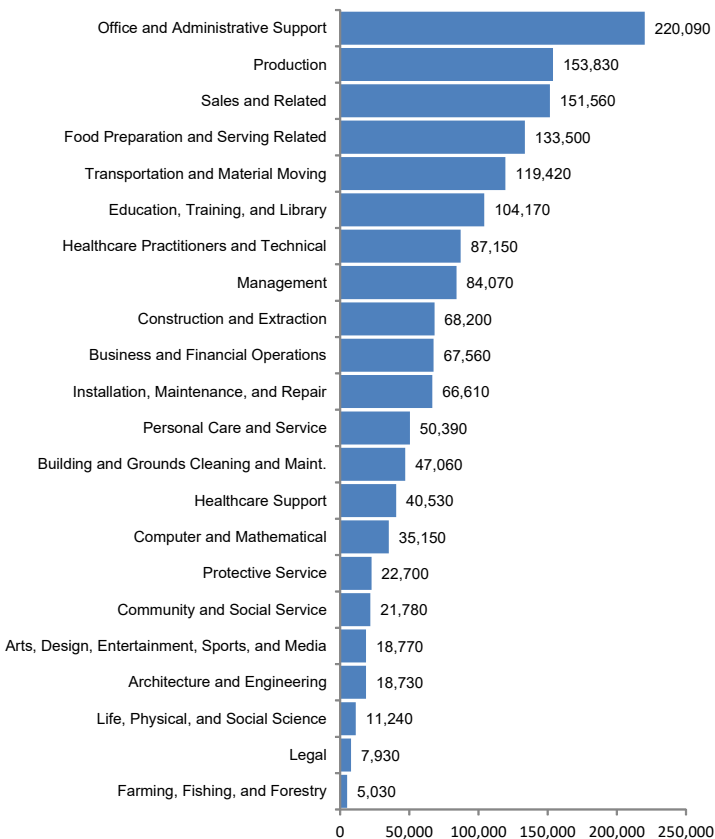

Statewide in Iowa:

1,535,460

Number Employed

$35,926

Median Annual Wage

$17.27

Median Hourly Wage

Median Annual Wage By Region

Iowa Estimated Employment by Occupation Type — 2017