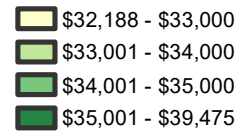

Statewide in Iowa:

1,535,460

Number Employed

$35,926

Median Annual Wage

$17.27

Median Hourly Wage

Median Annual Wage By Region