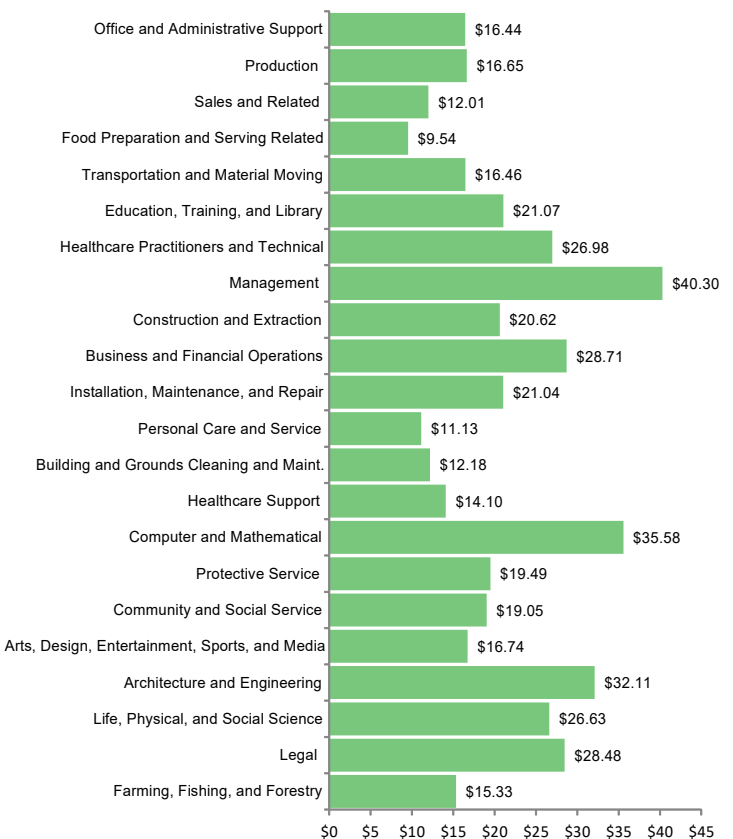

# Estimated Number Employed and Median Wage — CY 2017

By Iowa Workforce Development Region

Statewide in Iowa:

**1,535,460**

Number Employed

**\$35,926**

Median Annual Wage

**\$17.27**

Median Hourly Wage

Median Annual Wage By Region

Iowa Estimated Employment by Occupation Type — 2017

Iowa Median Hourly Wage by Occupation Type — 2017

Sources: Iowa Workforce Development; U.S. Bureau of Labor Statistics, Occupational Employment and Wage Report; LSA calculations