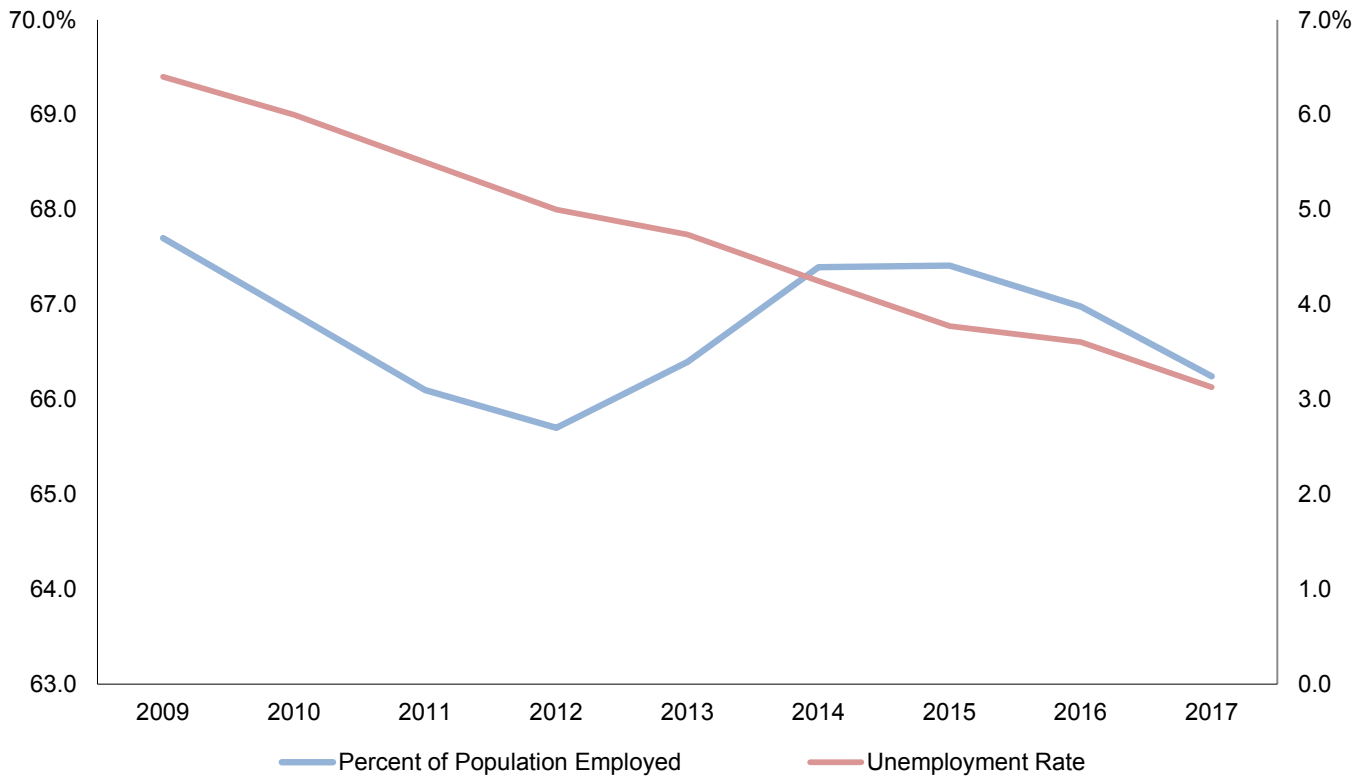

Iowa Labor Force Participation Rate

(Calendar Year)

Percent Employed Population and Unemployment Rate in Iowa

(Calendar Year)

Source: U.S. Department of Labor, Bureau of Labor Statistics
 LSA Staff Contact: Ron Robinson (515.281.6256) ron.robinson@legis.iowa.gov