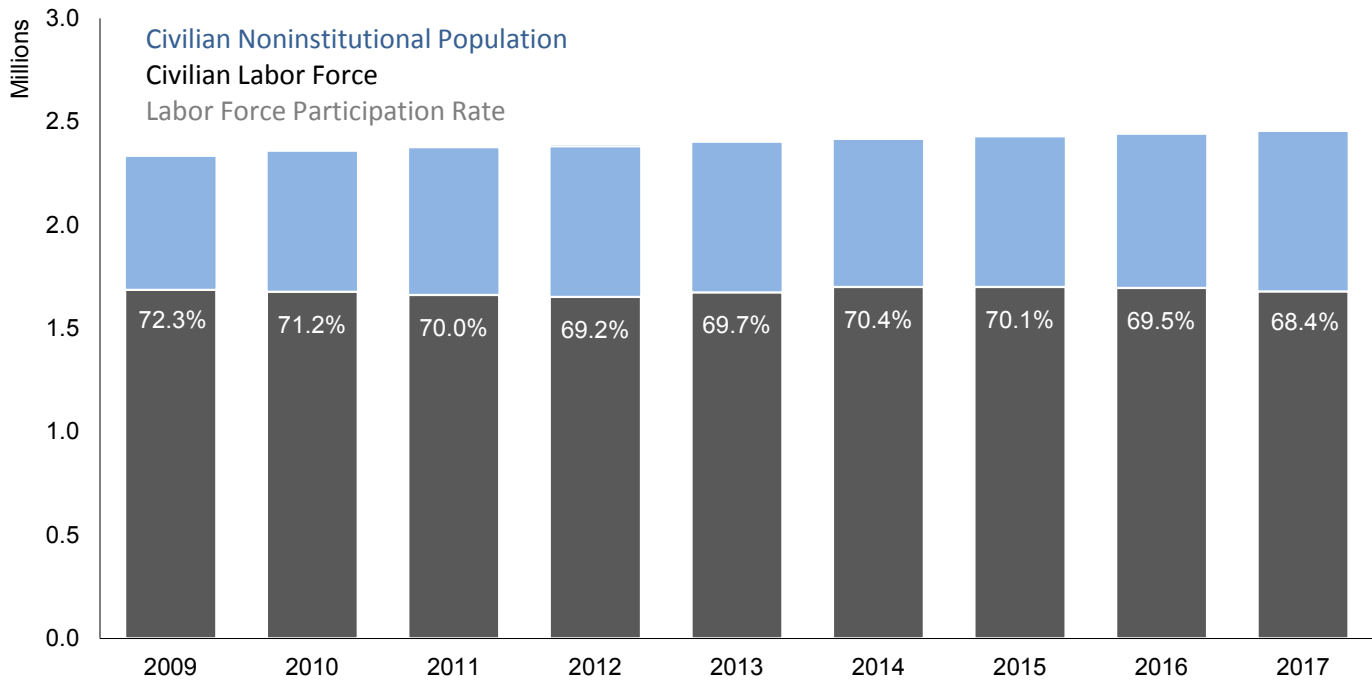

Iowa Labor Force Participation Rate

(Calendar Year)

Percent Employed Population and Unemployment Rate in Iowa

(Calendar Year)

Source: U.S. Department of Labor, Bureau of Labor Statistics
 LSA Staff Contact: Ron Robinson (515.281.6256) ron.robinson@legis.iowa.gov