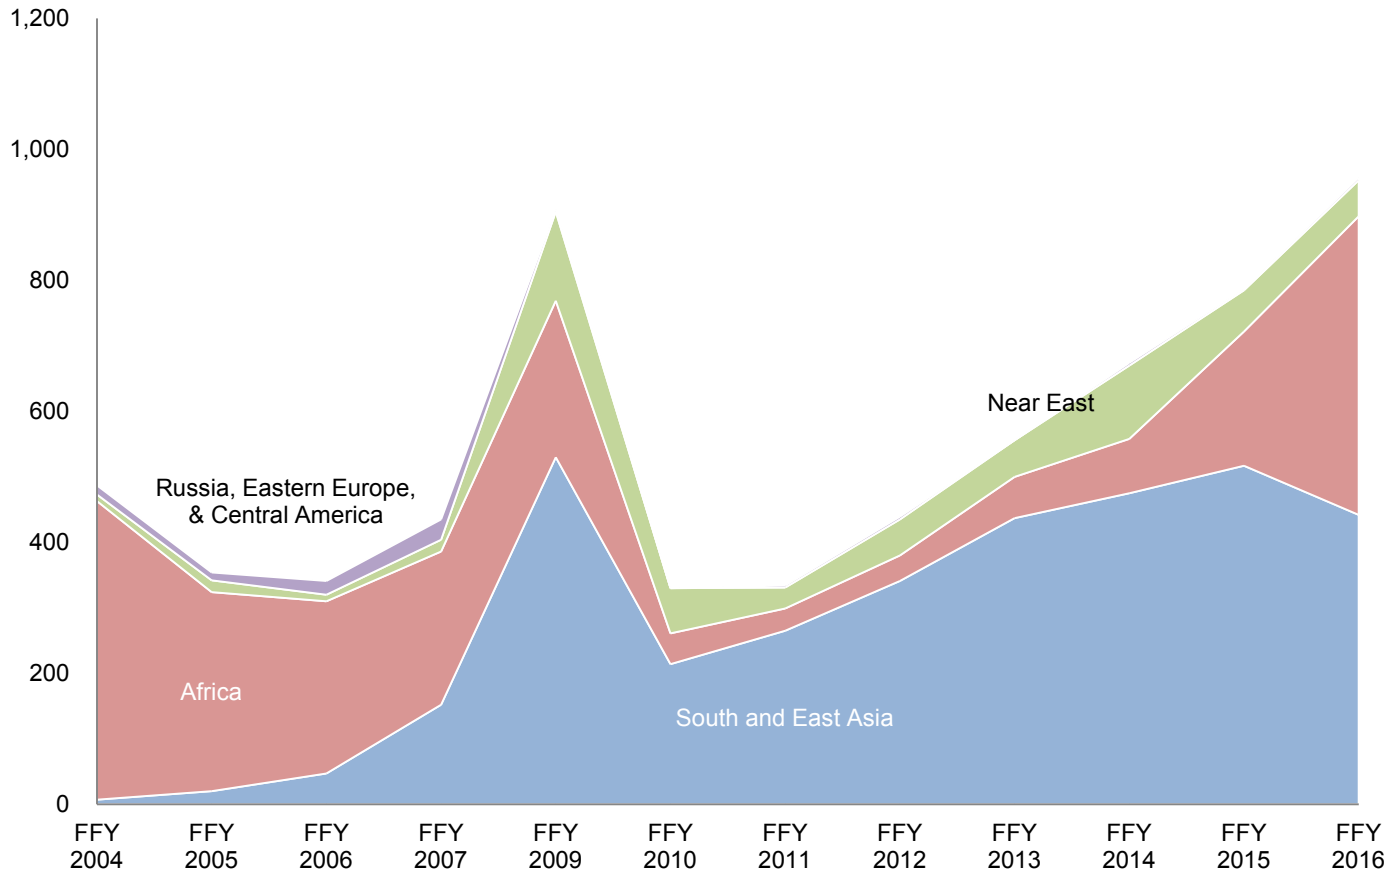

Refugee Arrivals in Iowa from Overseas

Federal Fiscal Year	Russia and Eastern Europe	South and East Asia	Africa	Near East	Central America	Total
2004	14	7	456	10	0	487
2005	12	20	304	18	0	354
2006	21	47	263	10	0	341
2007	31	152	234	18	0	435
2009	0	530	239	136	4	909
2010	0	214	47	69	0	330
2011	3	265	34	32	0	334
2012	0	341	39	55	4	439
2013	0	437	63	56	0	556
2014	0	475	83	112	4	674
2015	0	517	205	63	2	787
2016	1	442	456	55	3	957

FFY = Federal Fiscal Year

Note: Refugees, according to the U.S. Department of State, are persons of special humanitarian concern who can establish persecution or a well-founded fear of persecution related to race, religion, nationality, membership in a particular social group, or political opinion.