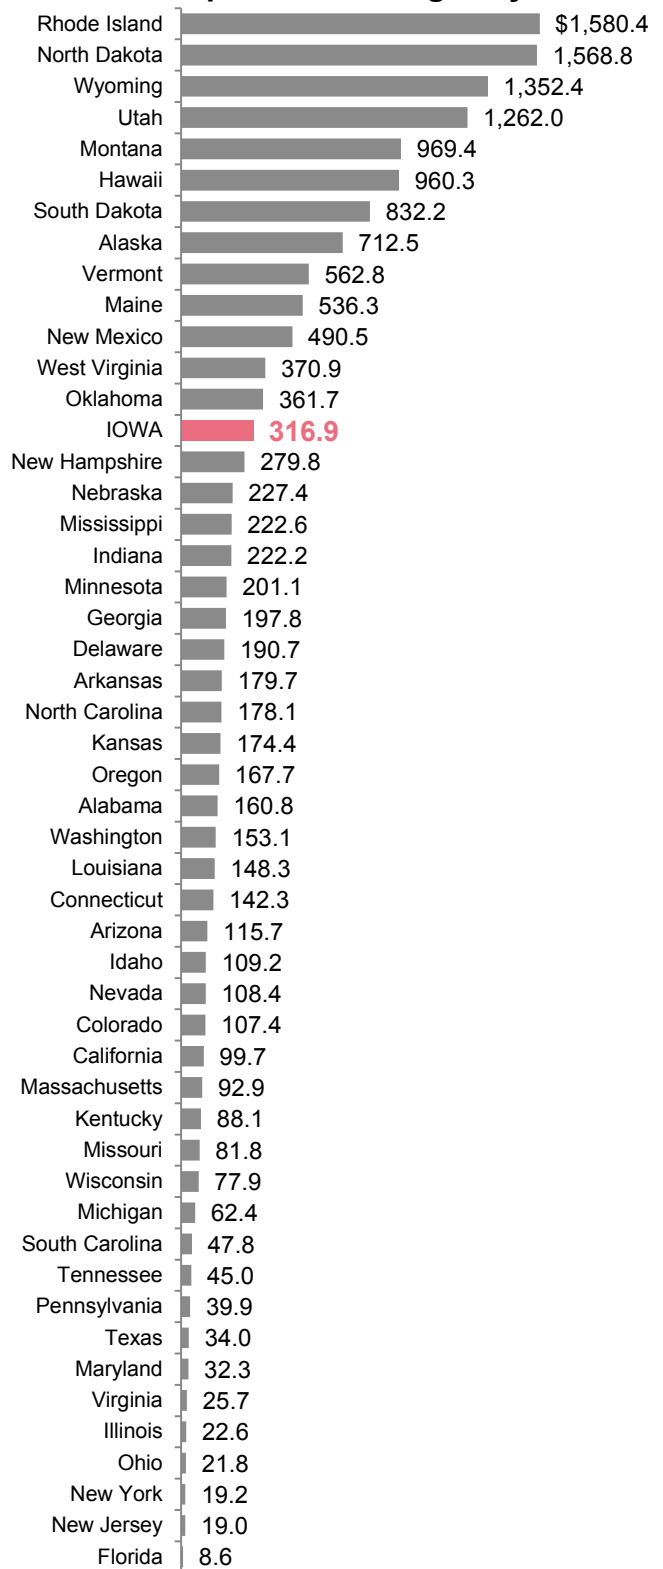

National Comparative Data – Transportation

2015 Federal Highway Apportionments (in millions)

2015 Per Capita Federal Highway Funds

Source: U.S. Dept. of Transportation, Federal Highway Administration
 LSA Staff Contact: Michael Guanci (515.725.1286) michael.guanci@legis.iowa.gov