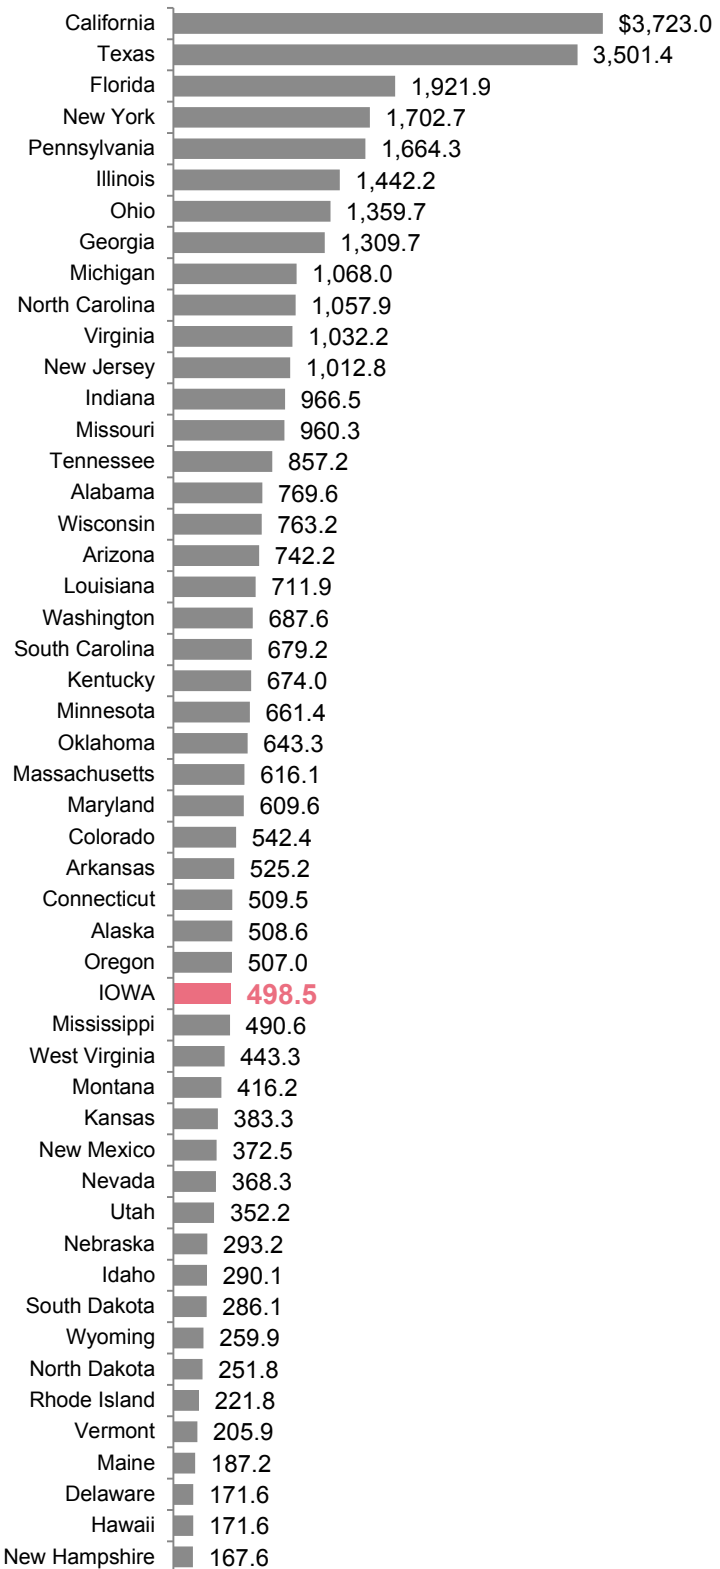

National Comparative Data – Transportation

2015 Federal Highway Apportionments (in millions)

2015 Per Capita Federal Highway Funds

Source: U.S. Dept. of Transportation, Federal Highway Administration
 LSA Staff Contact: Michael Guanci (515.725.1286) michael.guanci@legis.iowa.gov