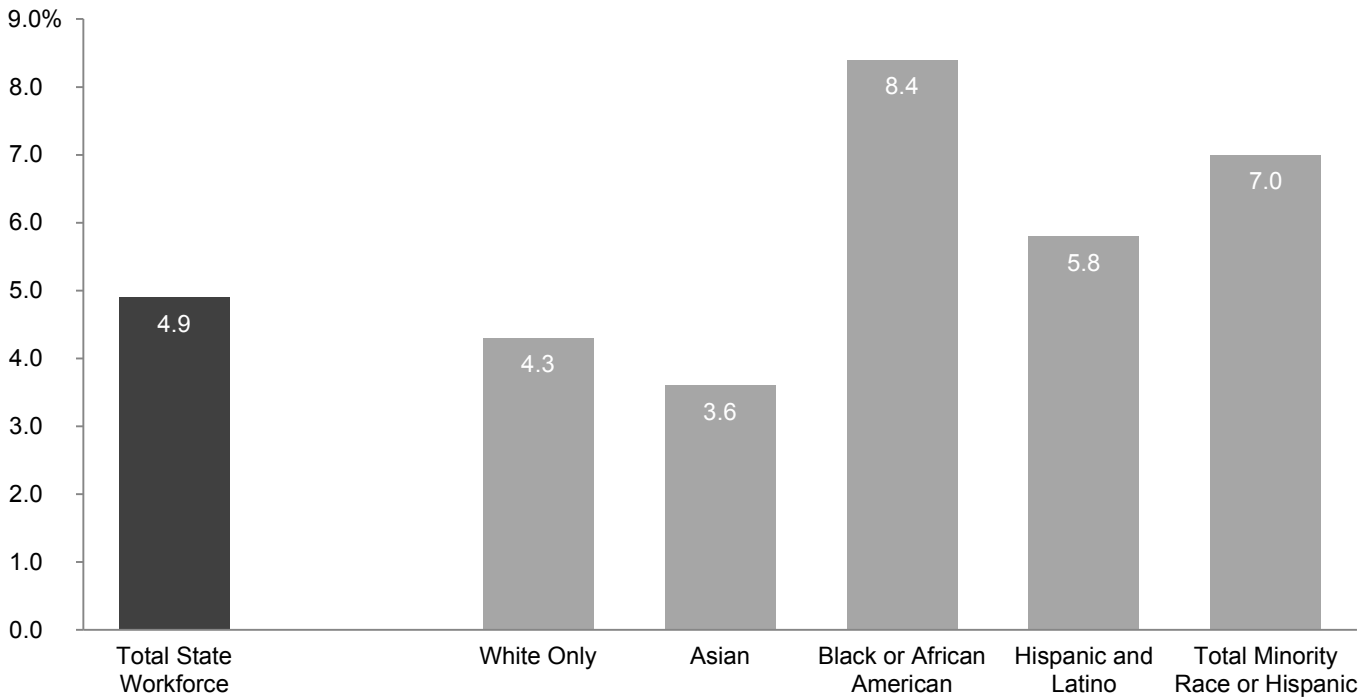

Unemployment Rates in Iowa by Ethnic Category

(Calendar Year 2016)

Note: For CY 2016, approximately 62,400 Iowa workers were unemployed.