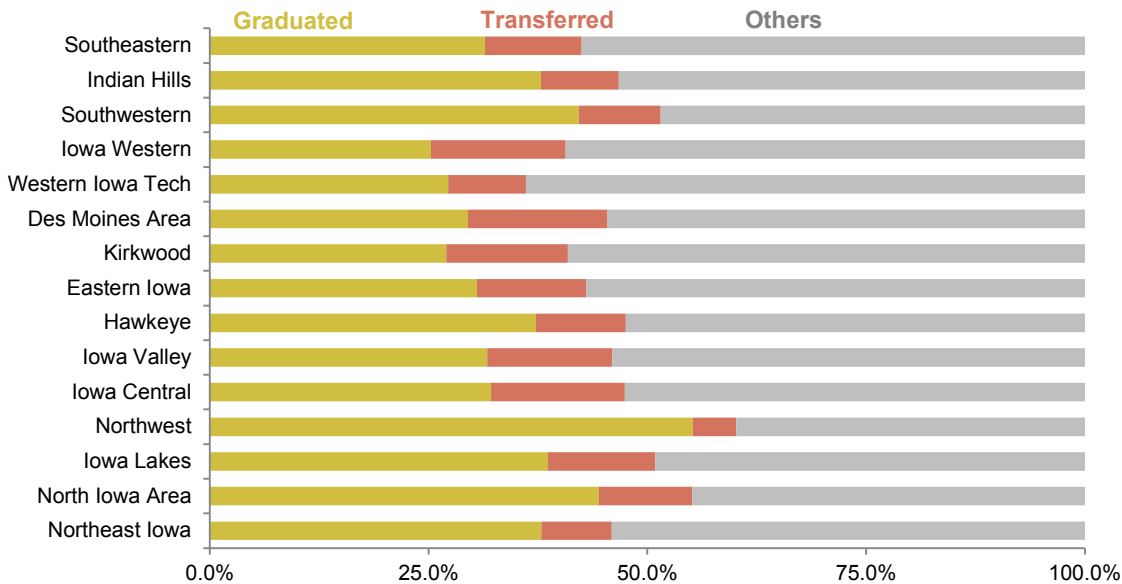

Community College Success Rates

Cohort Success Rates

2014 Cohort by Result

Note: The success rate is the percentage of students from a given cohort that either graduated with a two-year credential or transferred to a four-year college or university. A cohort consists of all the students who entered the college as freshmen in the year indicated.