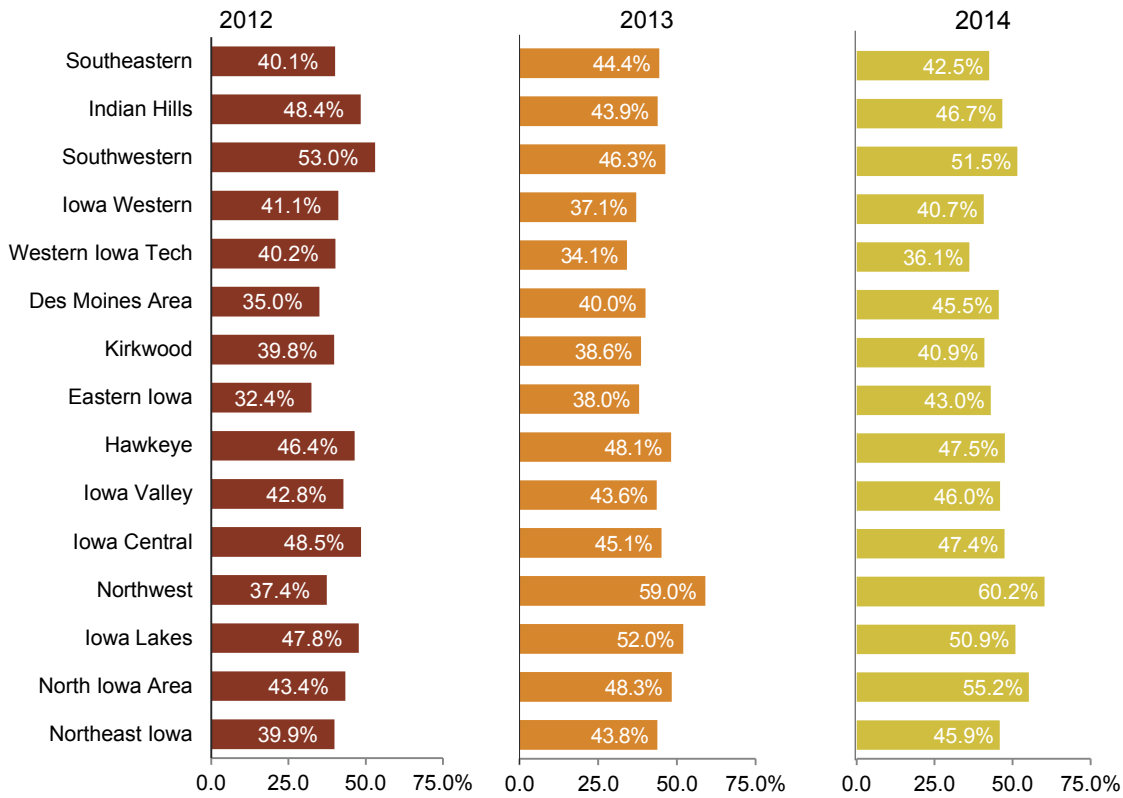

Community College Success Rates

Cohort Success Rates

2014 Cohort by Result

Note: The success rate is the percentage of students from a given cohort that either graduated with a two-year credential or transferred to a four-year college or university. A cohort consists of all the students who entered the college as freshmen in the year indicated.