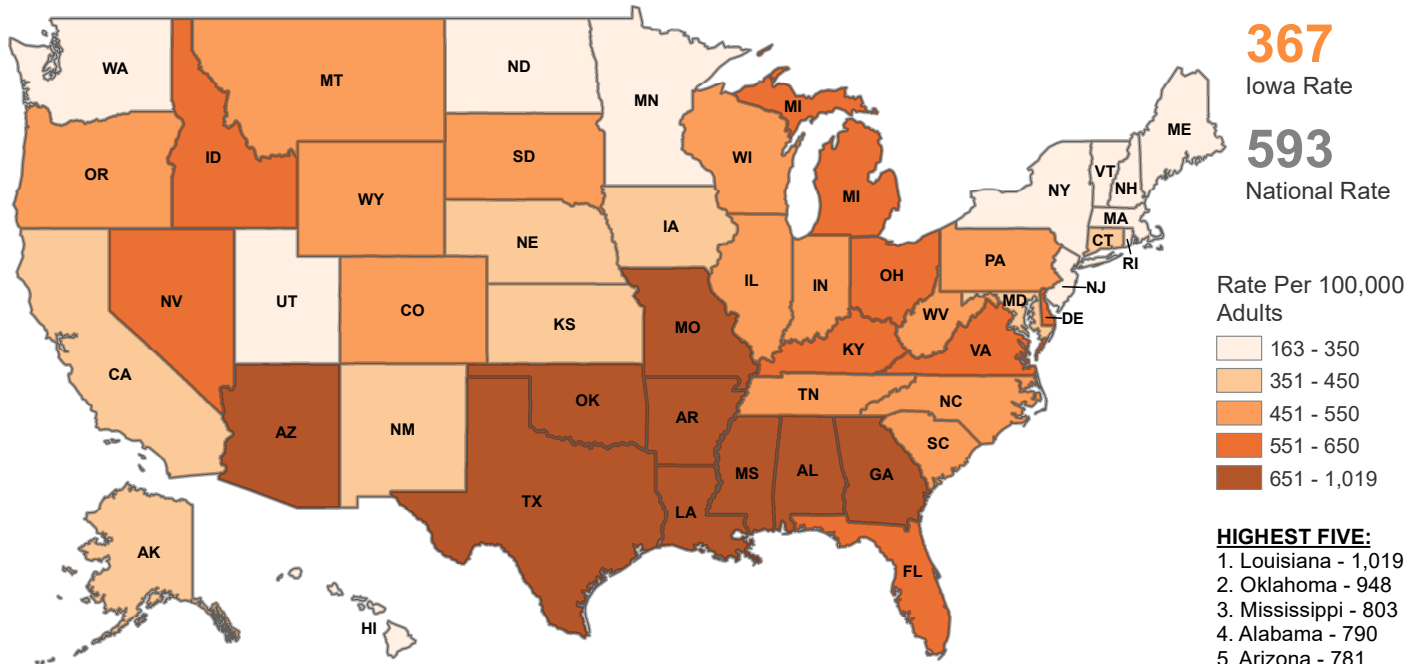

# National Comparison of Adult Corrections Populations – CY 2015

## Imprisonment Rate

Note: Counts are based on prisoners with sentences of more than a year under the jurisdiction of state or federal correctional officials. Imprisonment and supervision rates are based on 100,000 U.S. residents age 18 or older.