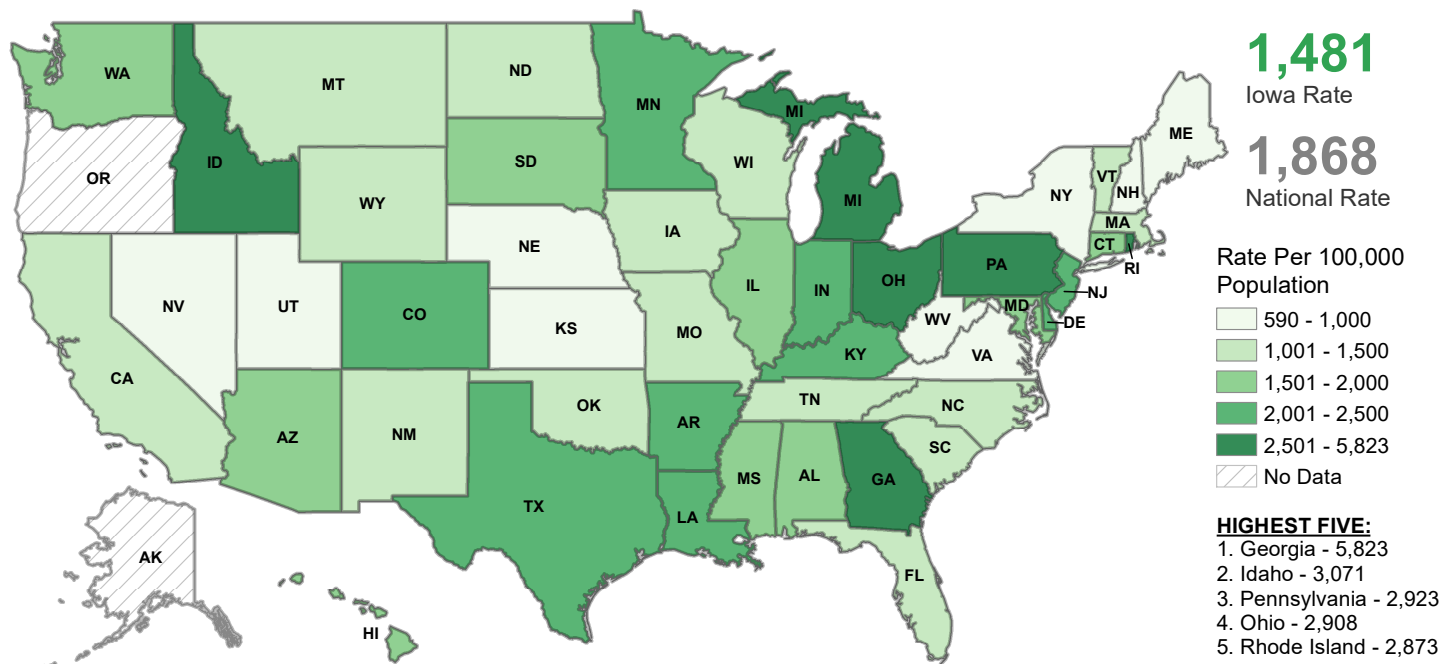

Rate of Offenders Under Community Supervision

Note: Community supervision includes offenders supervised on parole or probation.

Source: U.S. Department of Justice – Bureau of Justice Statistics
LSA Staff Contact: Alice Fulk Wisner (515.281.6764) alice.wisner@legis.iowa.gov