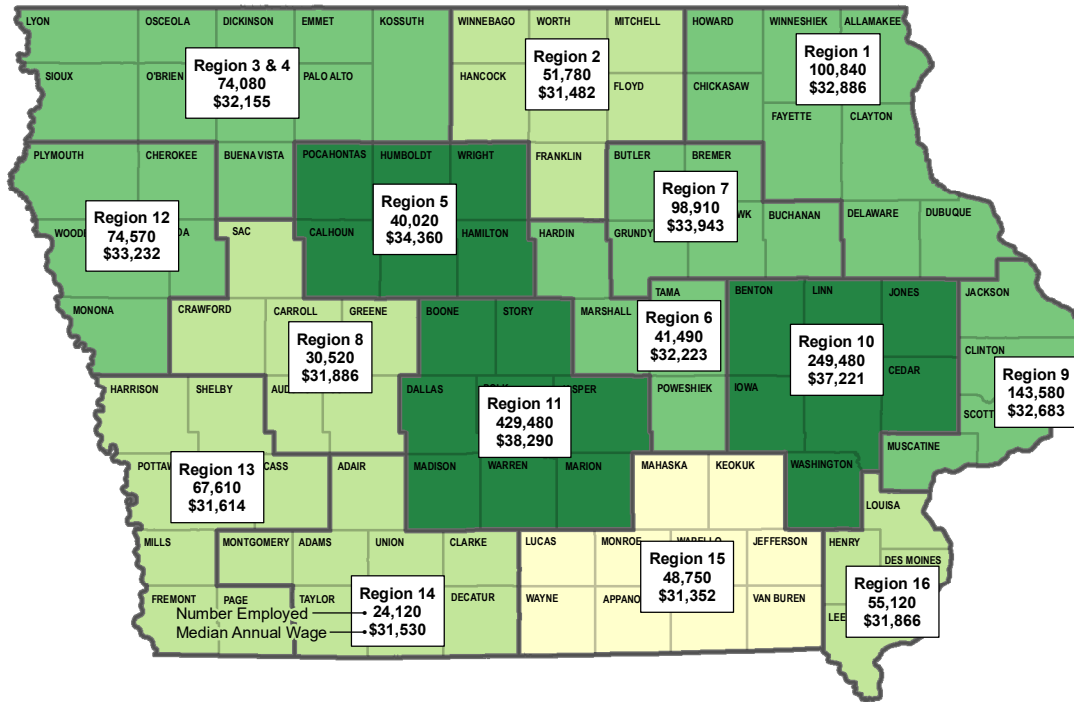

# Estimated Number Employed and Median Wage – CY 2016

By Iowa Workforce Development Region

Statewide in Iowa:

**1,534,910**

Number Employed

**\$34,785**

Median Annual Wage

**\$16.72**