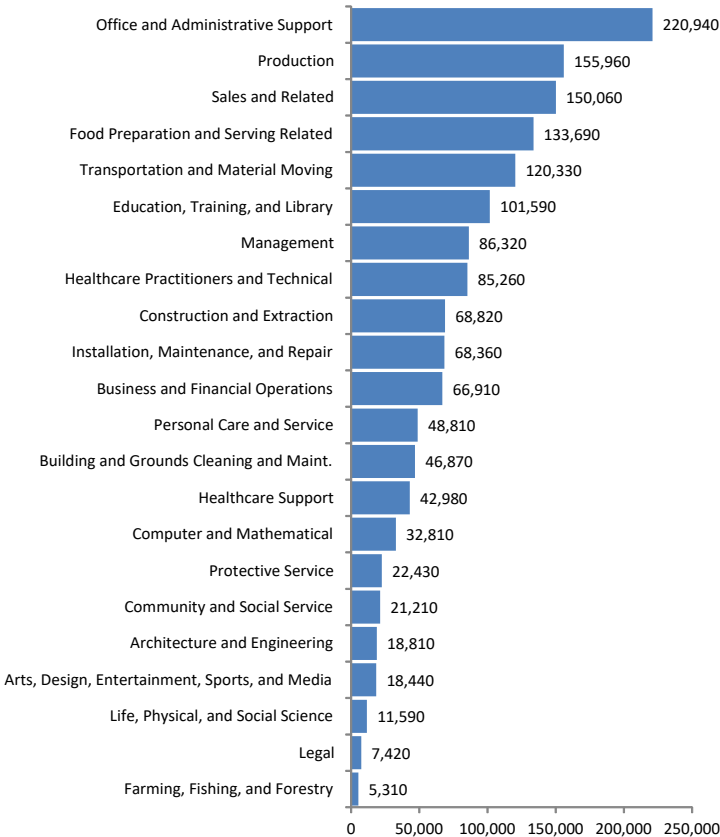

Statewide in Iowa:

1,534,910

Number Employed

$34,785

Median Annual Wage

$16.72

Median Hourly Wage

Median Annual Wage By Region

Iowa Estimated Employment by Occupation Type – 2016