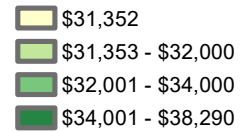

Statewide in Iowa:

1,534,910

Number Employed

$34,785

Median Annual Wage

$16.72

Median Hourly Wage

Median Annual Wage By Region