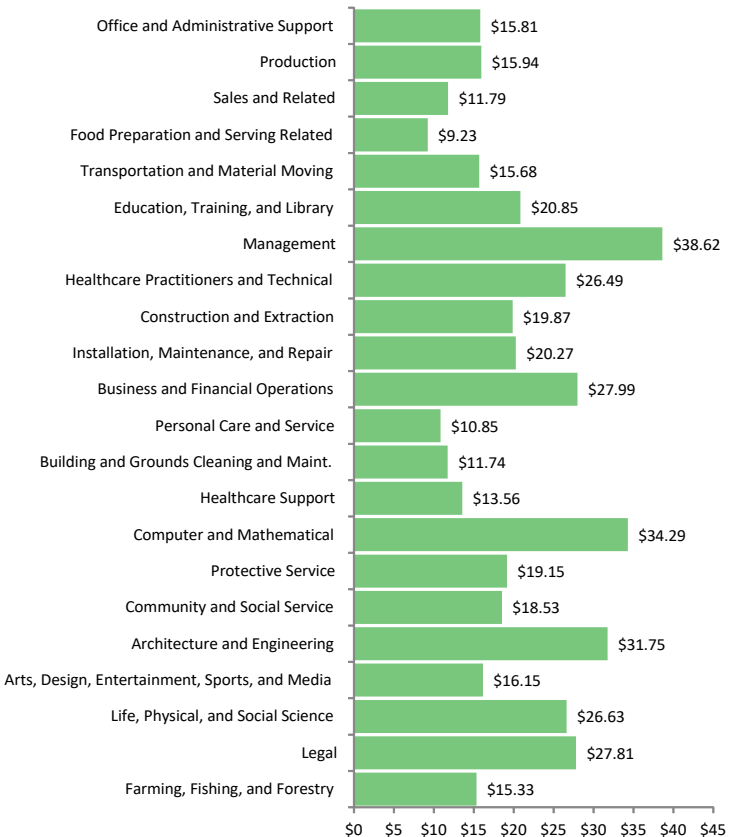

Iowa Median Hourly Wage by Occupation Type – 2016

Sources: Iowa Workforce Development, LSA calculations
LSA Staff Contact: Ron Robinson (515.281.6256) ron.robinson@legis.iowa.gov