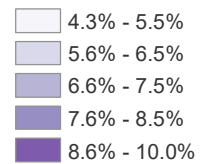

Veterans as a Percent of Total Population – FY 2016

By County

211,549

Iowa Veteran Population

Population by County

By State

20.2 M

U.S. Veteran Population