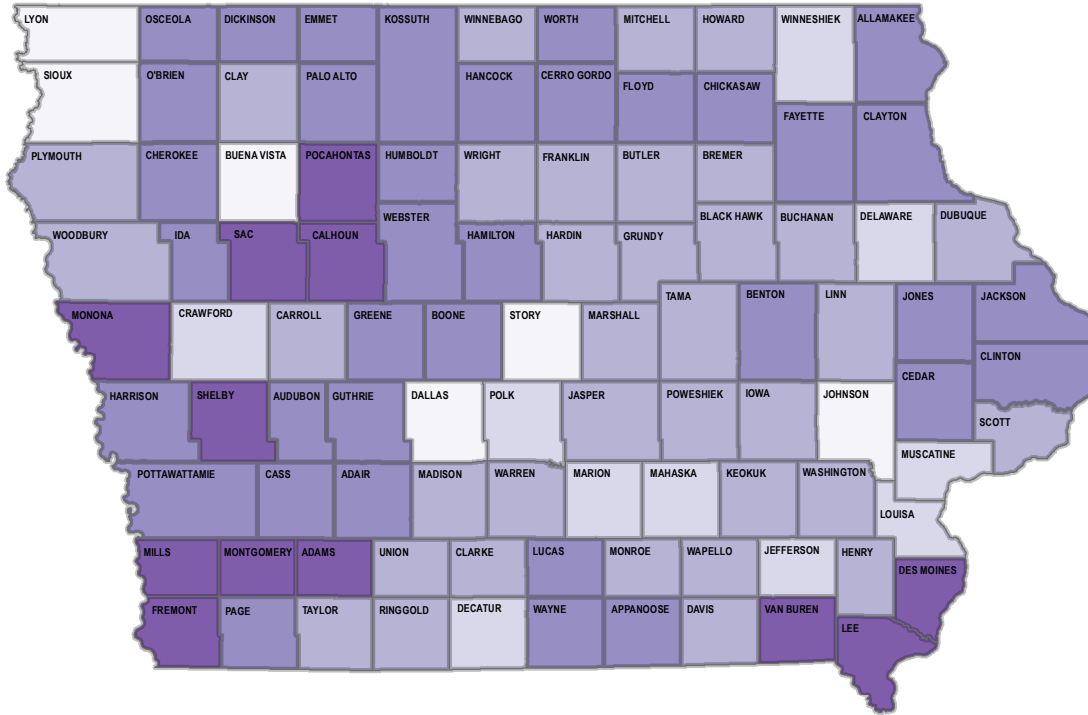

Veterans as a Percent of Total Population – FY 2016

By County

211,549

Iowa Veteran Population

Population by County

By State

20.2 M

U.S. Veteran Population

Population by State