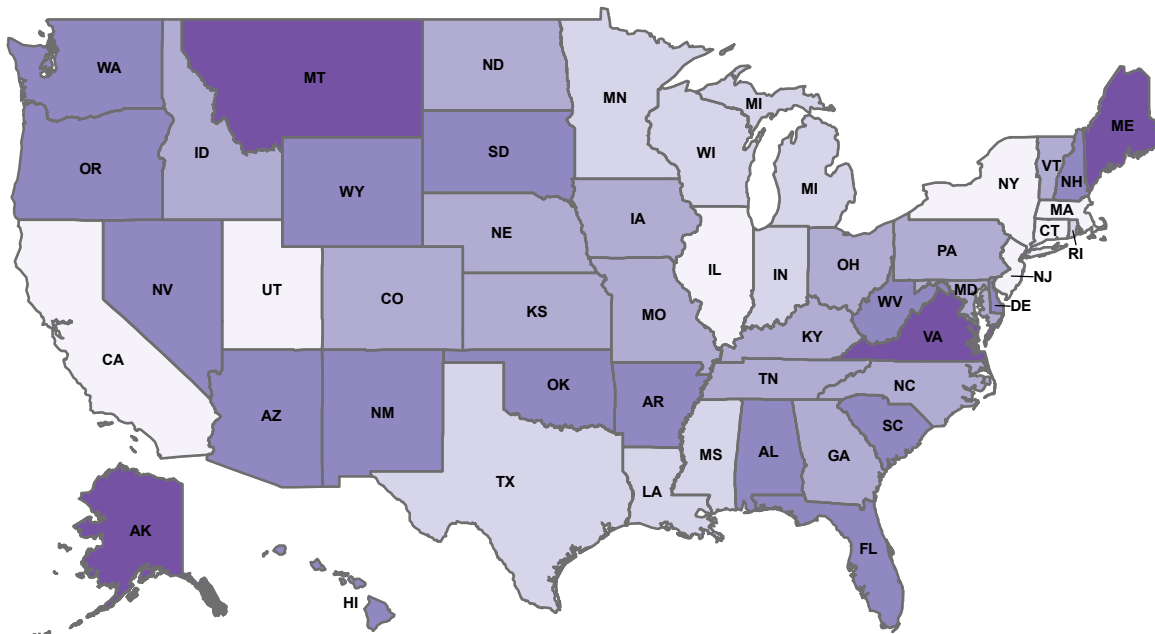

Veterans as a Percent of Total Population – FY 2016

By County

211,549

Iowa Veteran Population

Population by County

By State

20.2 M

U.S. Veteran Population

Population by State