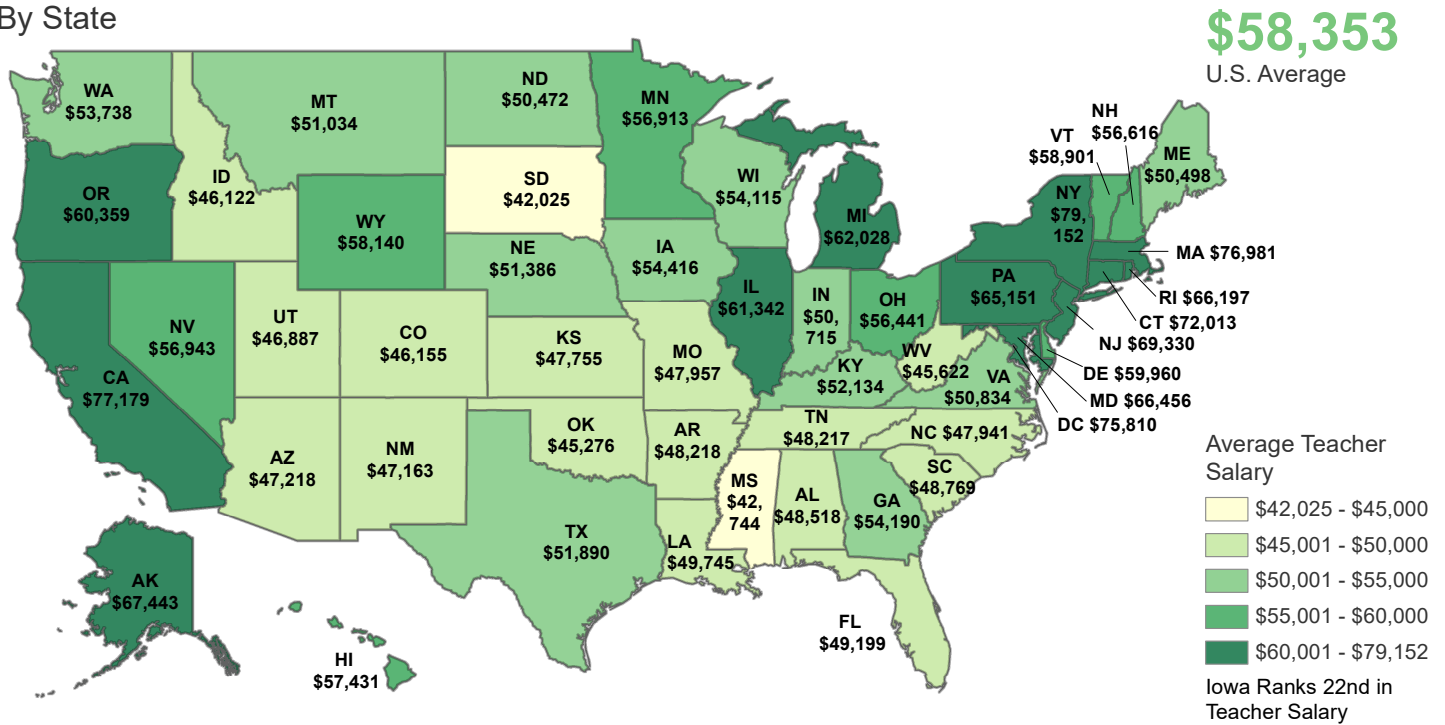

Average Classroom Teacher Salary – 2016-2017

By State

As a Percentage of Median Household Income – 2016

Note: National averages are calculated by the National Education Association. Percentages are calculated by dividing average teacher salary by the state's median household income.