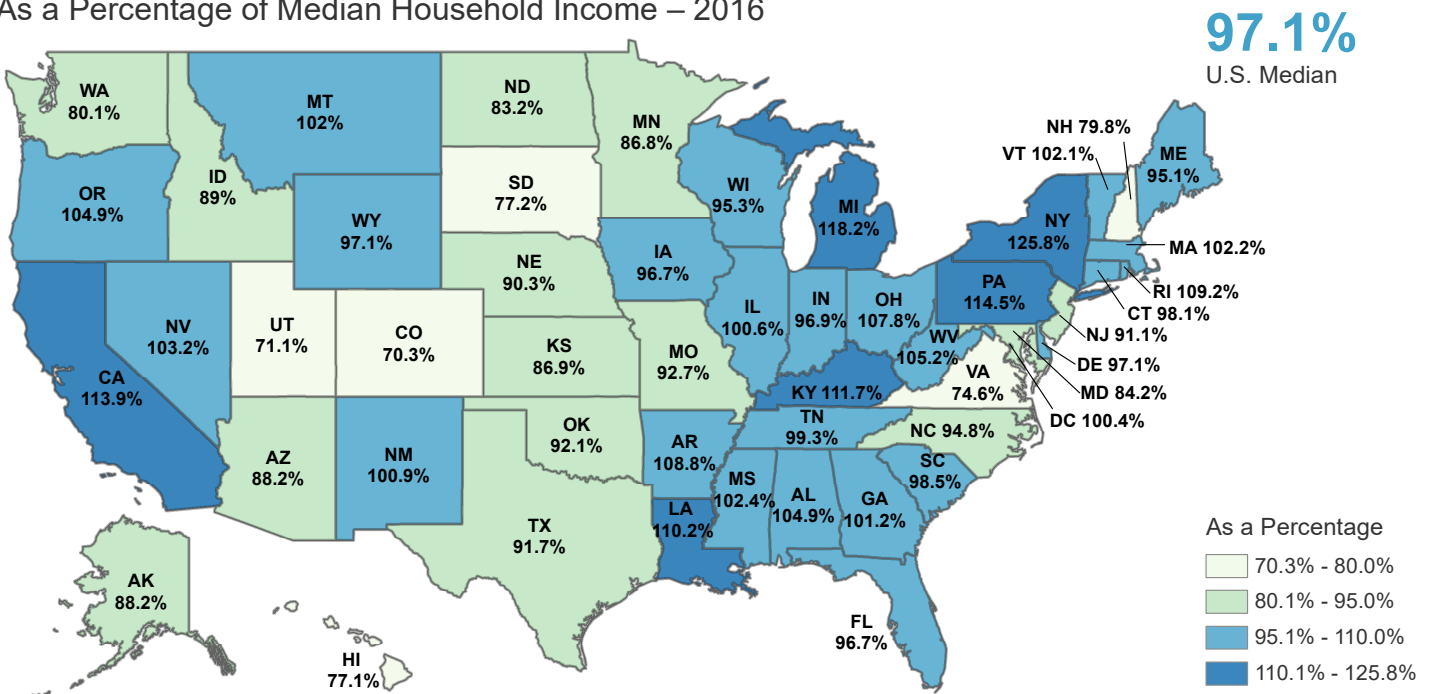

Average Classroom Teacher Salary – 2016-2017

By State

As a Percentage of Median Household Income – 2016

Note: National averages are calculated by the National Education Association. Percentages are calculated by dividing average teacher salary by the state's median household income.