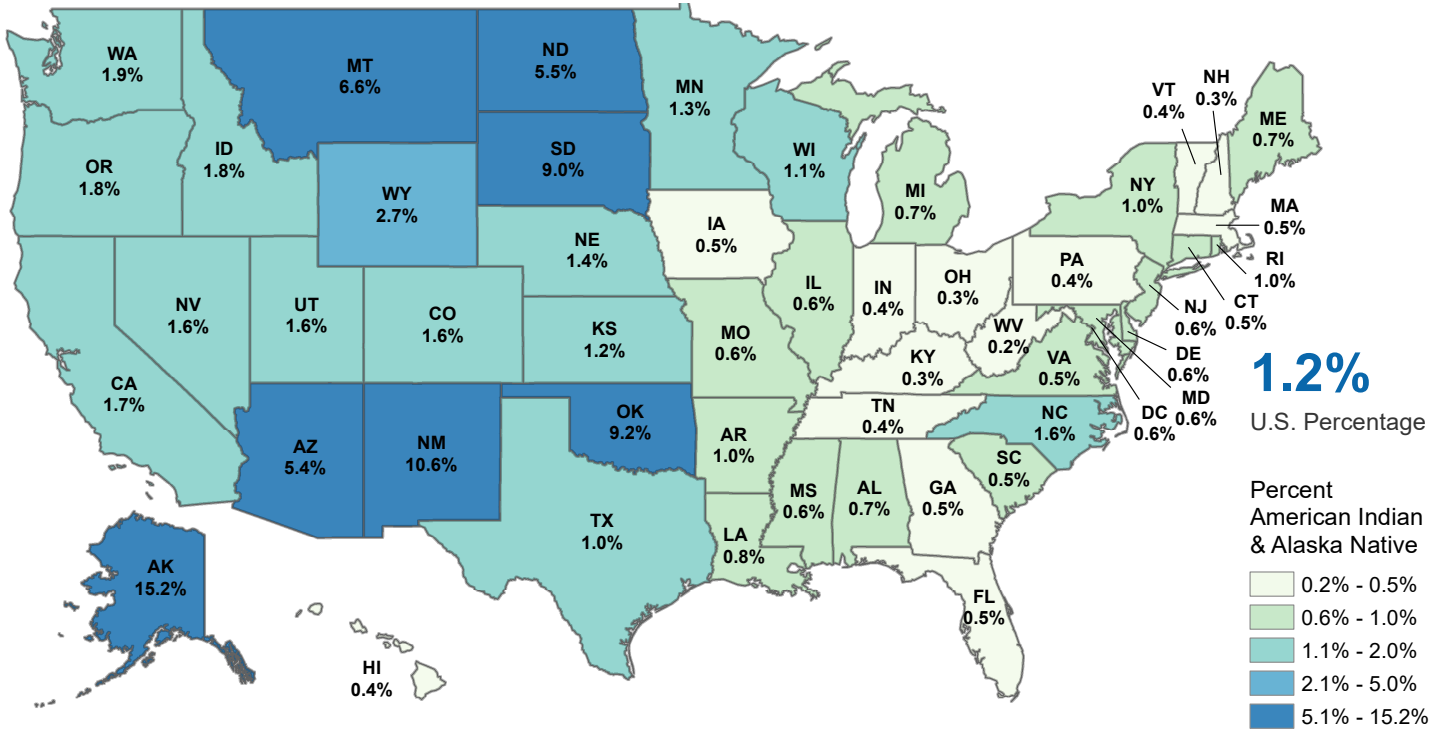

American Indian and Alaska Native Population – 2016 Estimate

Asian Population – 2016 Estimate

Source: U.S. Census Bureau, 2016 Population Estimate
 LSA Staff Contact: Adam Broich (515.281.8223) adam.broich@legis.iowa.gov