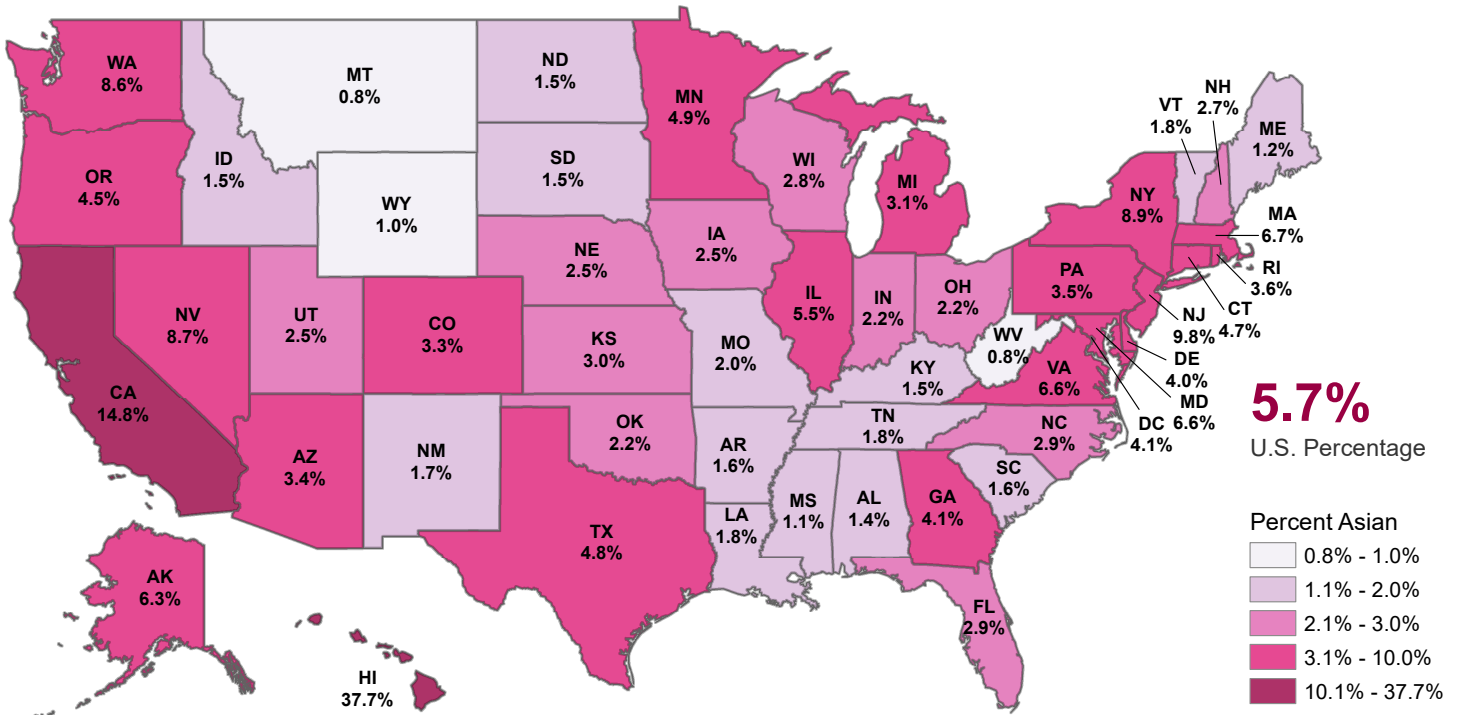

American Indian and Alaska Native Population – 2016 Estimate

Asian Population – 2016 Estimate

Source: U.S. Census Bureau, 2016 Population Estimate
 LSA Staff Contact: Adam Broich (515.281.8223) adam.broich@legis.iowa.gov