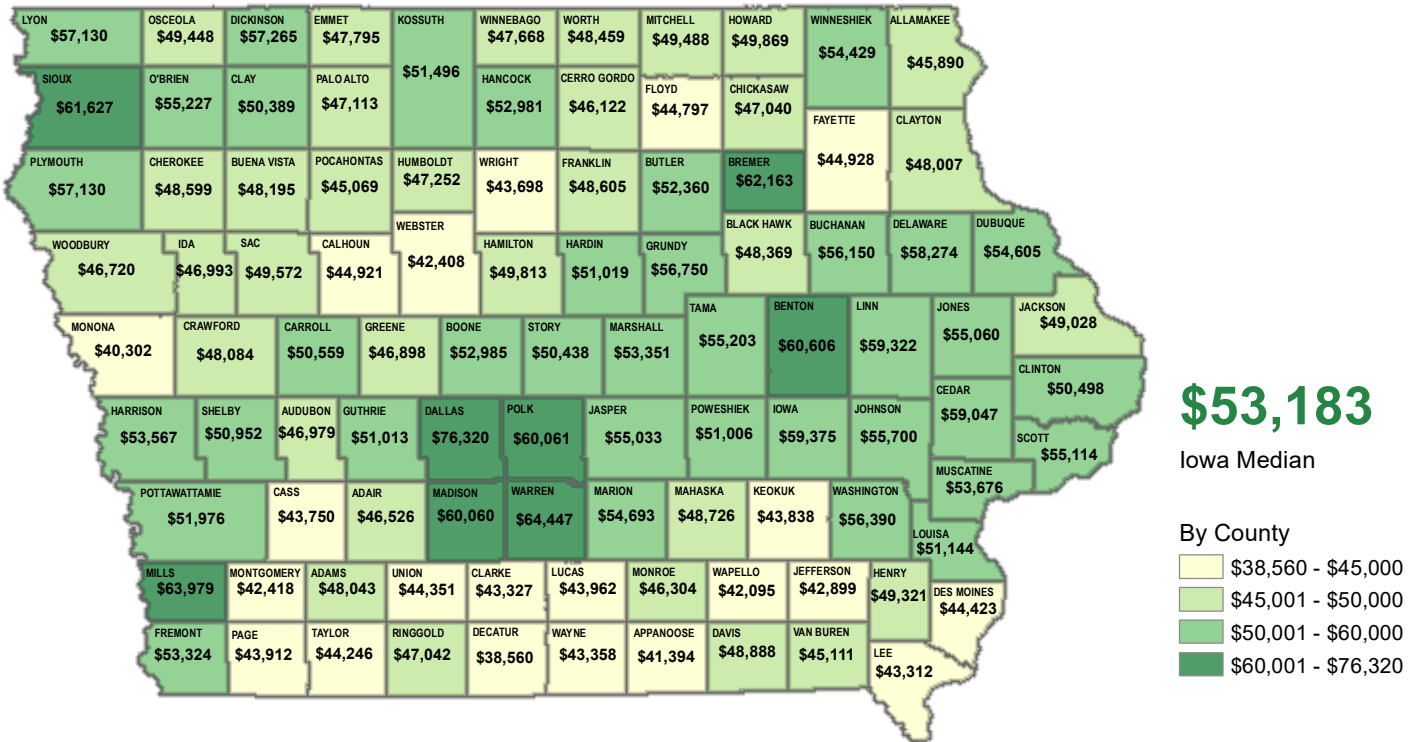

Median Household Income – 2011-2015 American Community Survey 5-Year Estimate

By County

By State

Sources: U.S. Census Bureau 2011-2015 American Community Survey 5-Year Estimate
LSA Staff Contact: Adam Broich (515.281.8223) adam.broich@legis.iowa.gov