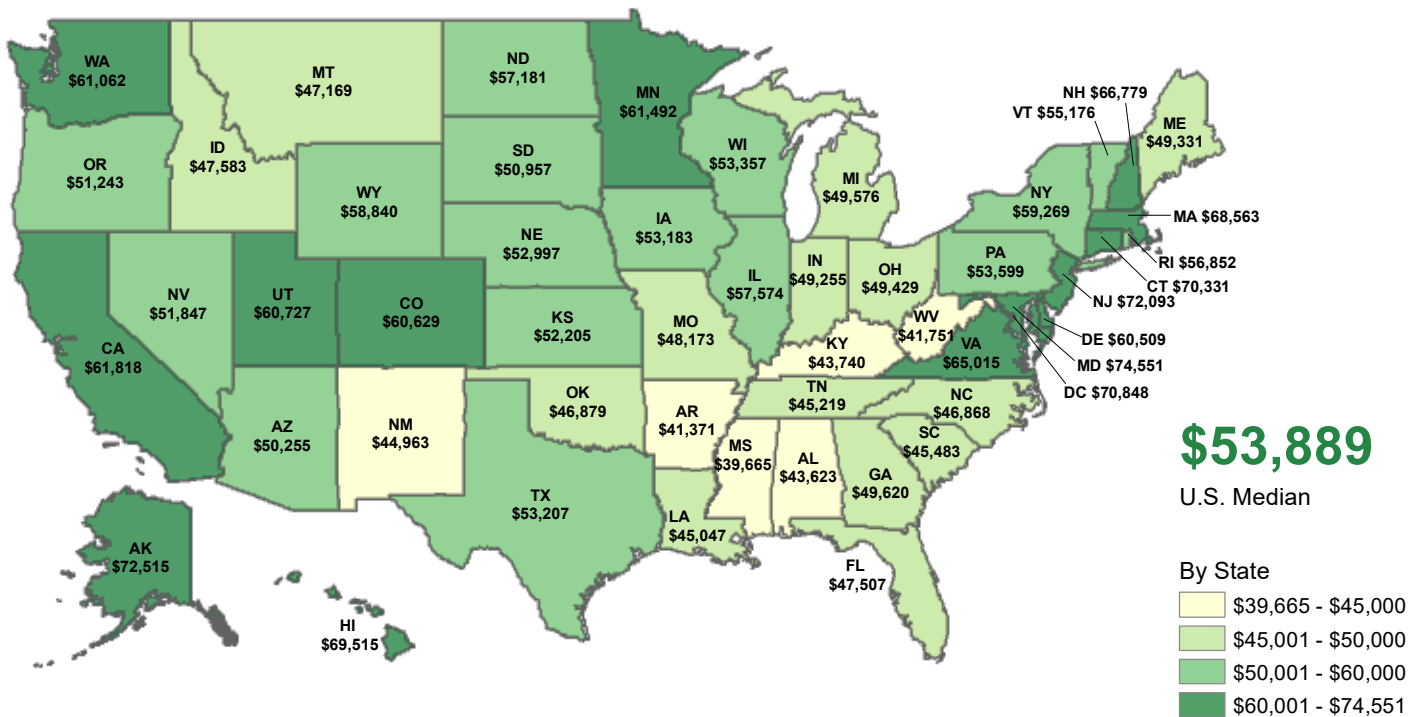

Median Household Income – 2011-2015 American Community Survey 5-Year Estimate

By County

By State

Sources: U.S. Census Bureau 2011-2015 American Community Survey 5-Year Estimate
LSA Staff Contact: Adam Broich (515.281.8223) adam.broich@legis.iowa.gov