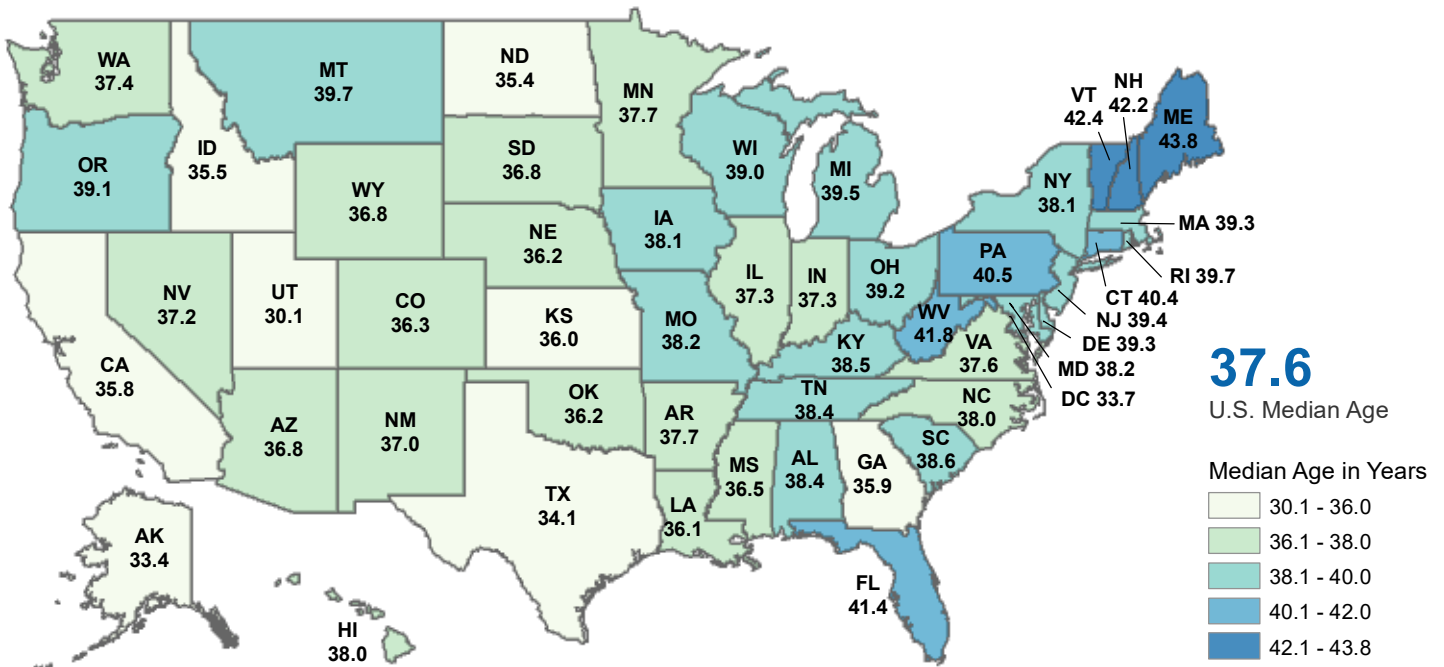

Median Age – 2011-2015 American Community Survey 5-Year Estimate

By County

By State

Note: The median age is the age at the midpoint of the population. Half of the population is older than the median age and half of the population is younger.