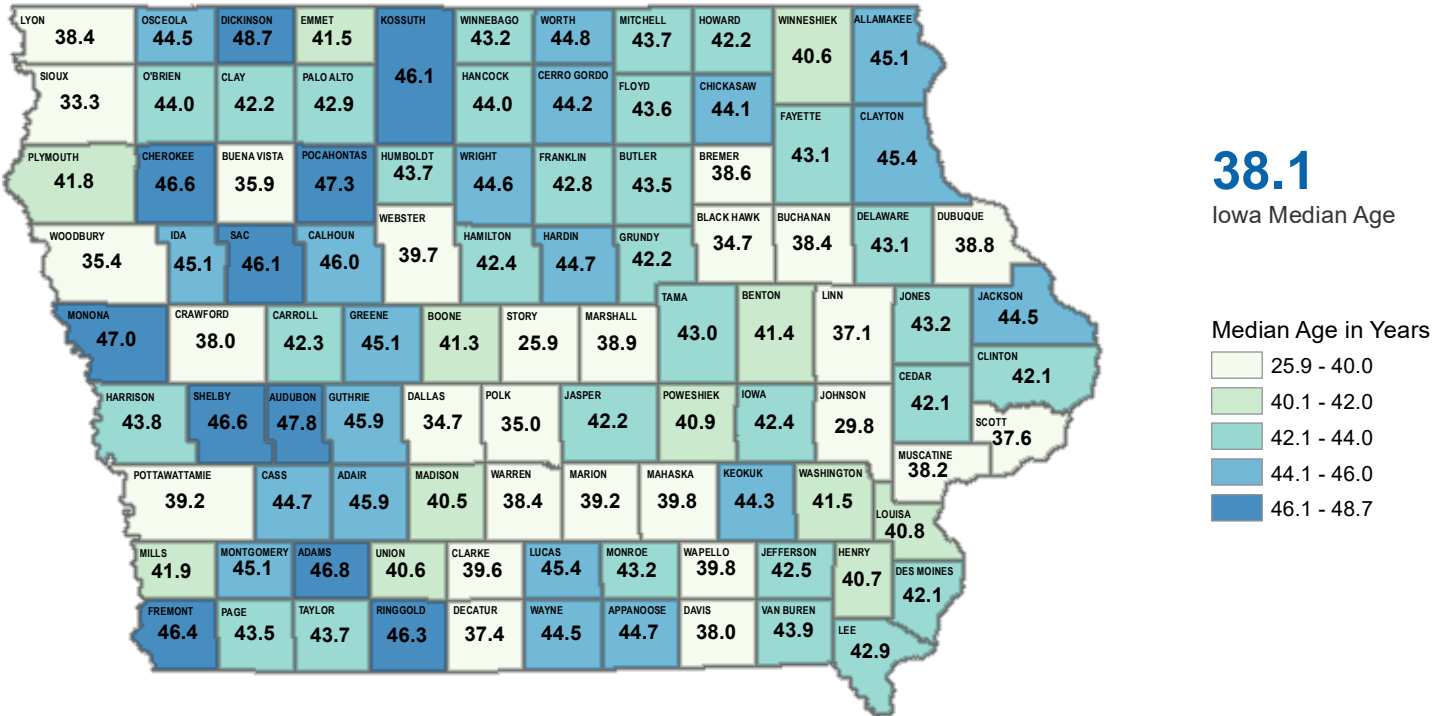

Median Age – 2011-2015 American Community Survey 5-Year Estimate

By County

By State

Note: The median age is the age at the midpoint of the population. Half of the population is older than the median age and half of the population is younger.