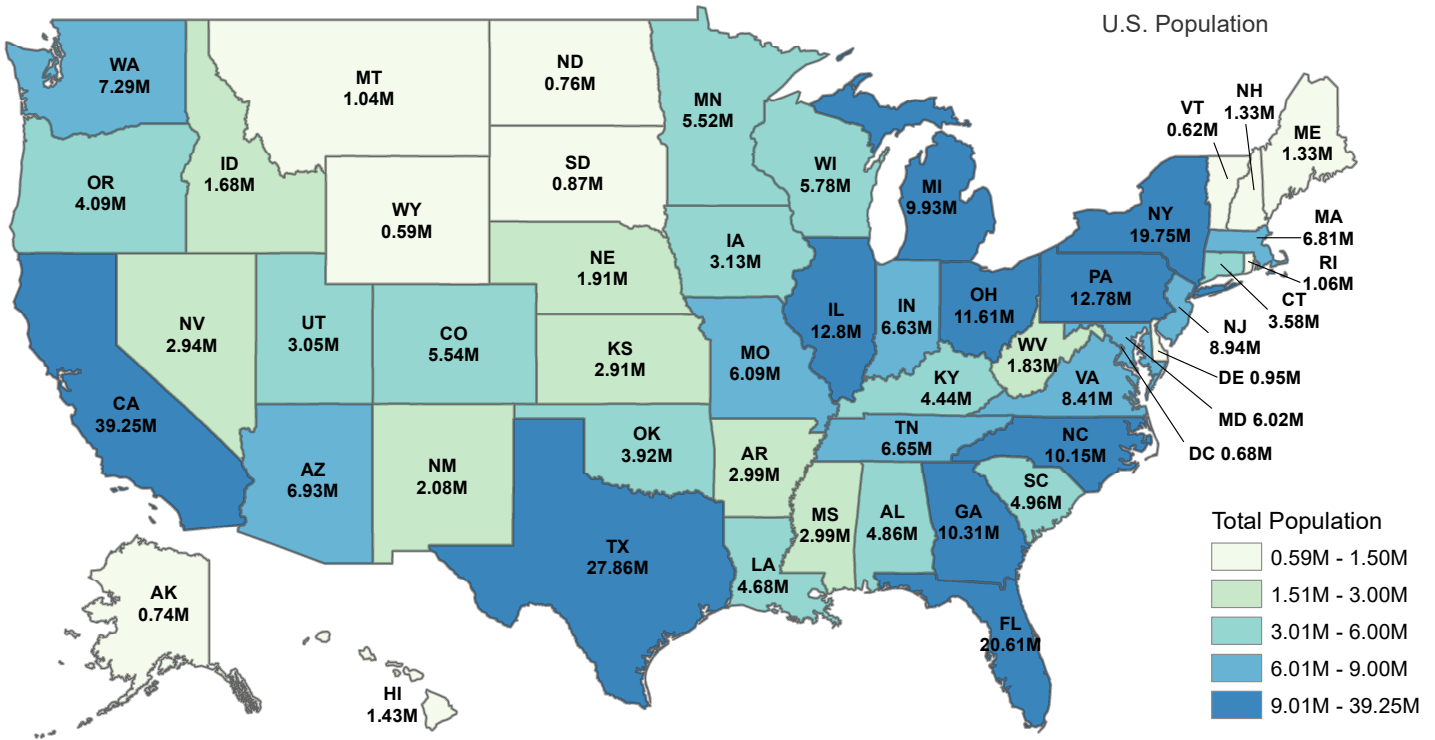

# Population by State – 2016 Estimate

Total Population

## 323.13 Million

U.S. Population

Population Change – 2010-2016