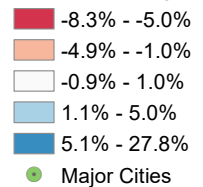

Population by County – 2016 Estimate

Total Population

3,134,693

Iowa Population

Estimated Population

Top Five Counties:

1. Polk: 474,045
2. Linn: 221,661
3. Scott: 172,170
4. Johnson: 146,547
5. Black Hawk: 132,904

Top Five Cities:

1. Des Moines: 215,472
2. Cedar Rapids: 131,127
3. Davenport: 102,612
4. Sioux City: 82,872
5. Iowa City: 74,398

Percent Change in Population – 2010-2016

Statewide:

+2.9%

Percent Change

+88,338

Population Change

Percent Change

Top Five Actual Change by County:

1. Polk: 43,405
2. Dallas: 18,381
3. Johnson: 15,665
4. Linn: 10,435
5. Scott: 7,250

Bottom Five Actual Change by County:

1. Clinton: -1,807
98. Lee: -1,247
97. Webster: -1,244
96. Cerro Gordo: -1,081
95. Fayette: -826