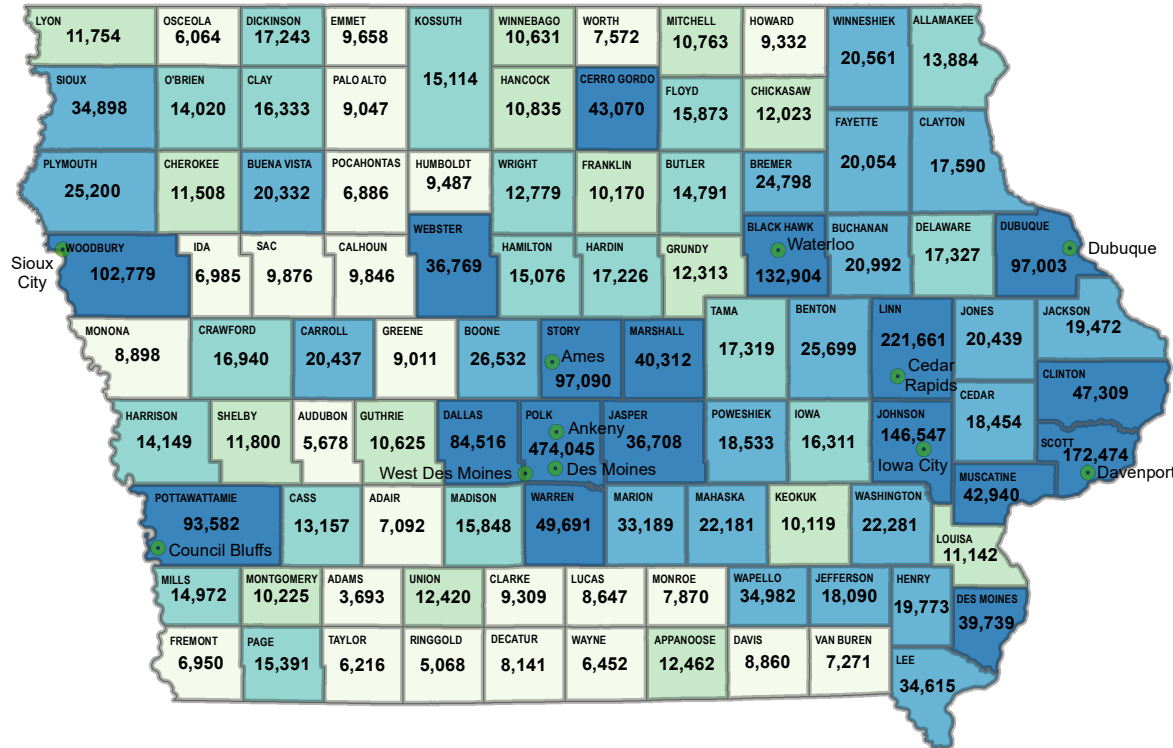

Population by County – 2016 Estimate

Total Population

3,134,693

Iowa Population

Estimated Population

Top Five Counties:

1. Polk: 474,045
2. Linn: 221,661
3. Scott: 172,170
4. Johnson: 146,547
5. Black Hawk: 132,904

Top Five Cities:

1. Des Moines: 215,472
2. Cedar Rapids: 131,127
3. Davenport: 102,612
4. Sioux City: 82,872
5. Iowa City: 74,398

Percent Change in Population – 2010-2016

Statewide:

+2.9%

Percent Change

+88,338

Population Change

Percent Change

Top Five Actual Change by County:

1. Polk: 43,405
2. Dallas: 18,381
3. Johnson: 15,665
4. Linn: 10,435
5. Scott: 7,250

Bottom Five Actual Change by County:

1. Clinton: -1,807
98. Lee: -1,247
97. Webster: -1,244
96. Cerro Gordo: -1,081
95. Fayette: -826