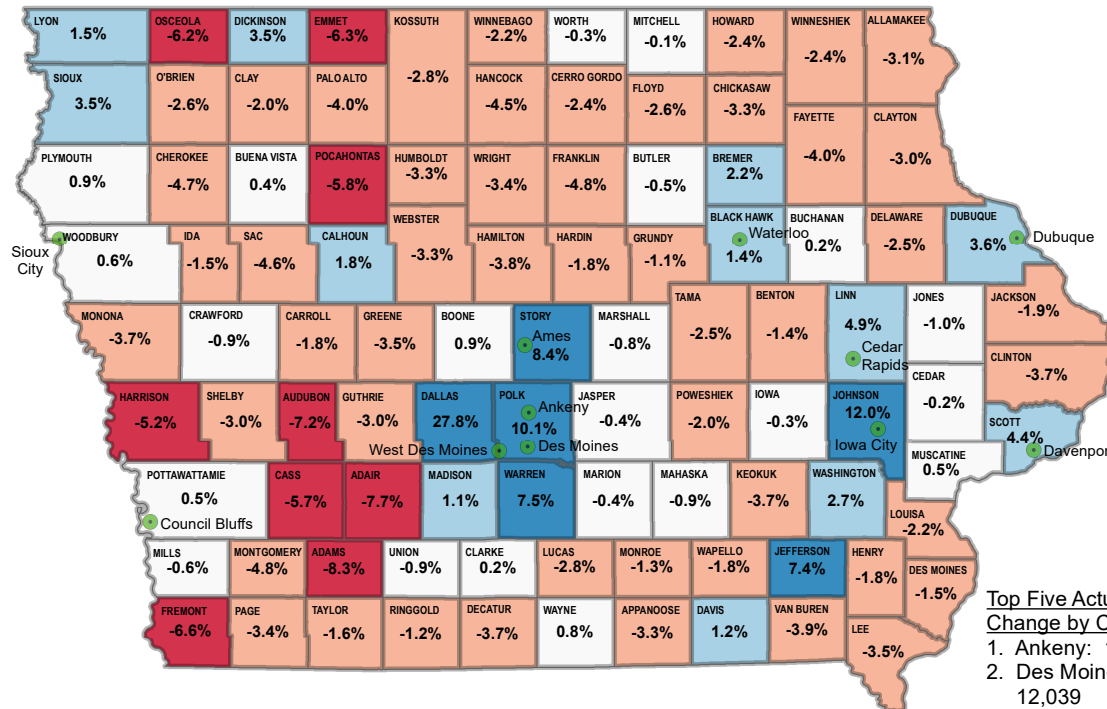

Population by County – 2016 Estimate

Total Population

3,134,693

Iowa Population

Estimated Population

Top Five Counties:

1. Polk: 474,045
2. Linn: 221,661
3. Scott: 172,170
4. Johnson: 146,547
5. Black Hawk: 132,904

Top Five Cities:

1. Des Moines: 215,472
2. Cedar Rapids: 131,127
3. Davenport: 102,612
4. Sioux City: 82,872
5. Iowa City: 74,398

Percent Change in Population – 2010-2016

Statewide:

+2.9%

Percent Change

+88,338

Population Change

Percent Change

Top Five Actual Change by County:

1. Polk: 43,405
2. Dallas: 18,381
3. Johnson: 15,665
4. Linn: 10,435
5. Scott: 7,250

Bottom Five Actual Change by County:

1. Clinton: -1,807
98. Lee: -1,247
97. Webster: -1,244
96. Cerro Gordo: -1,081
95. Fayette: -826