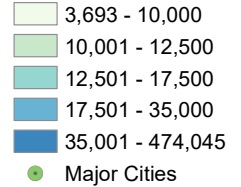

Population by County – 2016 Estimate

Total Population

3,134,693

Iowa Population

Estimated Population

Top Five Counties:

1. Polk: 474,045
2. Linn: 221,661
3. Scott: 172,170
4. Johnson: 146,547
5. Black Hawk: 132,904

Top Five Cities:

1. Des Moines: 215,472
2. Cedar Rapids: 131,127
3. Davenport: 102,612
4. Sioux City: 82,872
5. Iowa City: 74,398

Percent Change in Population – 2010-2016

Statewide:

+2.9%

Percent Change

+88,338