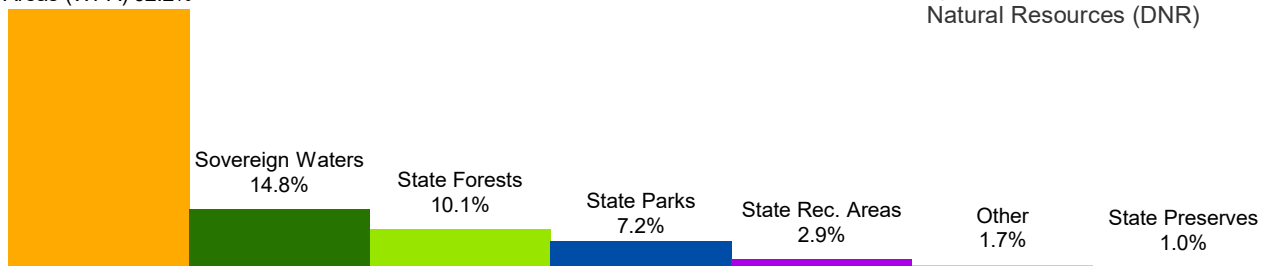

# Land Owned or Managed by the Iowa Department of Natural Resources – FY 2017

**575,000+**

Acres Statewide  
Owned or Managed  
by the Department of  
Natural Resources (DNR)

Wildlife Management Areas  
(WMA)/Waterfowl Protection  
Areas (WPA) 62.2%

\*Other includes: Access (0.80%), County Parks (0.38%), State Off-Highway Vehicle (OHV) Areas (0.16%), State Fish Hatchery (0.05%), Easements (0.03%), State/National Wildlife Refuges (0.07%), City Parks (0.05%), National Monuments (0.01%), Historical Lands (0.00%), Federal Lands and Waters (0.10%), Research Areas (0.00%).