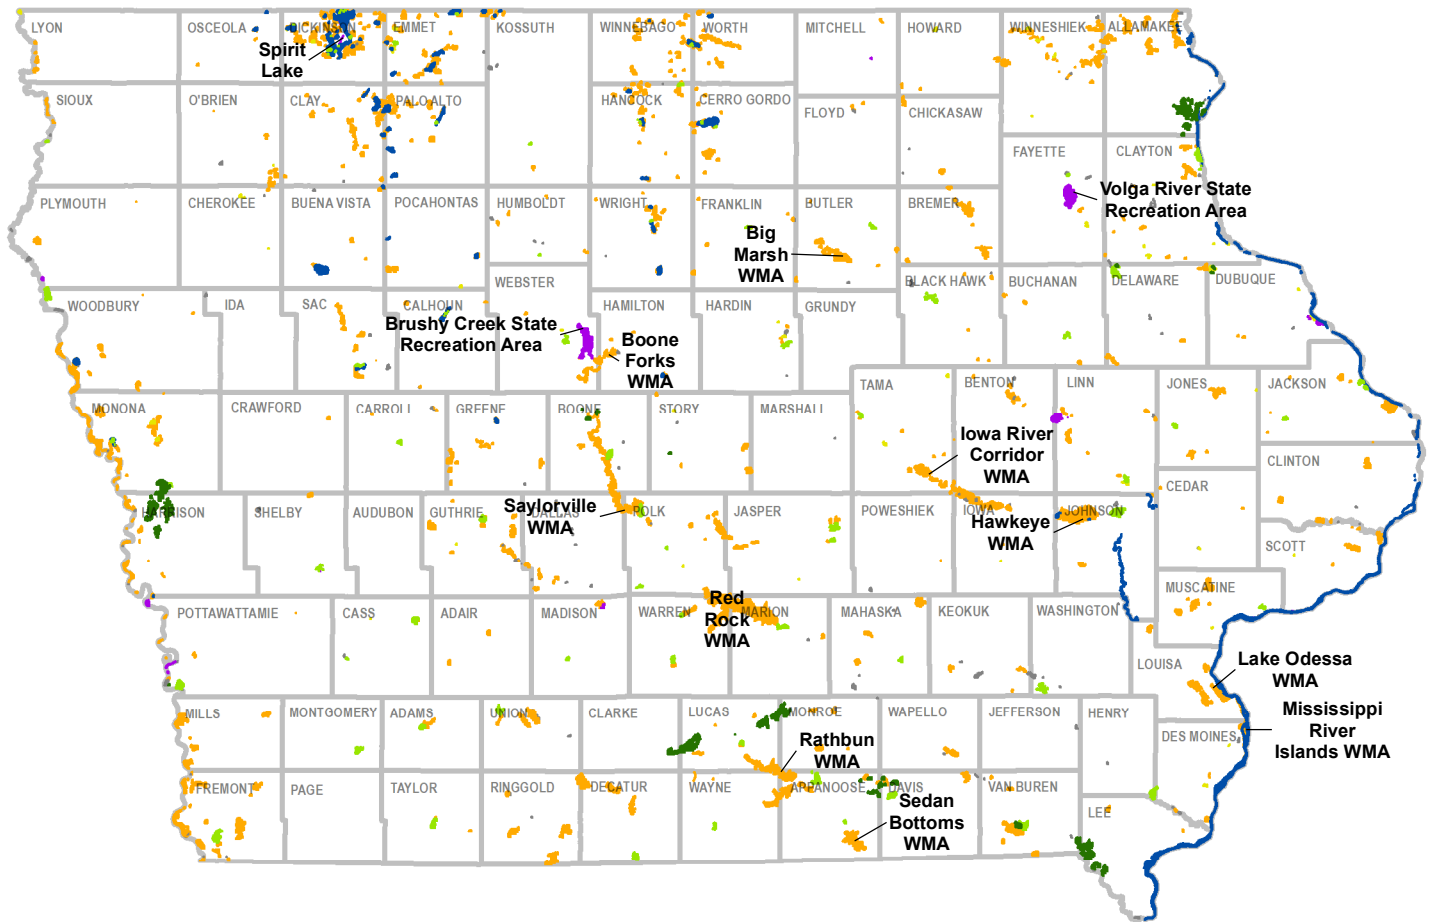

# Land Owned or Managed by the Iowa Department of Natural Resources – FY 2017

**575,000+**

Acres Statewide  
Owned or Managed  
by the Department of  
Natural Resources (DNR)

Wildlife Management Areas  
(WMA)/Waterfowl Protection  
Areas (WPA) 62.2%

\*Other includes: Access (0.80%), County Parks (0.38%), State Off-Highway Vehicle (OHV) Areas (0.16%), State Fish Hatchery (0.05%), Easements (0.03%), State/National Wildlife Refuges (0.07%), City Parks (0.05%), National Monuments (0.01%), Historical Lands (0.00%), Federal Lands and Waters (0.10%), Research Areas (0.00%).