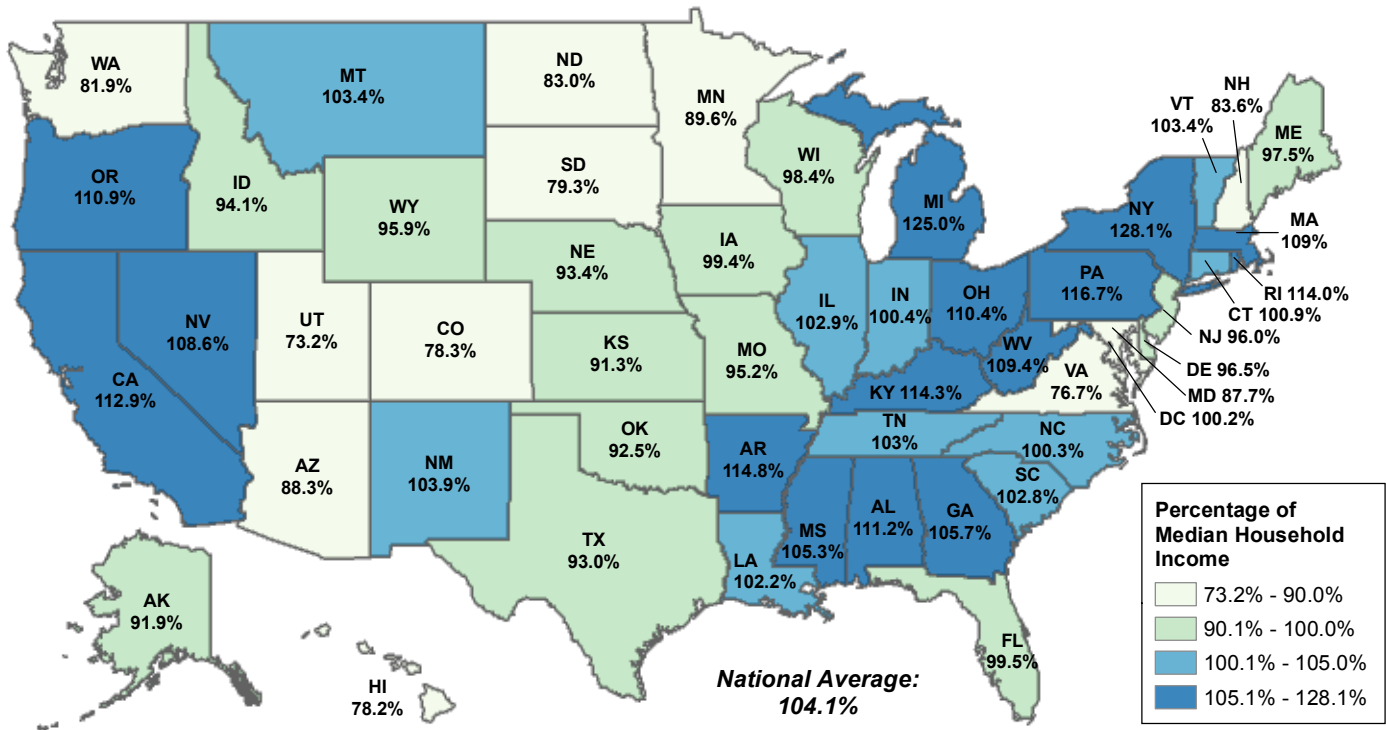

AVERAGE CLASSROOM TEACHER SALARY – 2015 - 2016

AVERAGE CLASSROOM TEACHER SALARY AS A PERCENTAGE OF MEDIAN HOUSEHOLD INCOME BY STATE – 2015

NOTE: The percentage was calculated by dividing average teacher salary by the state's median household income.