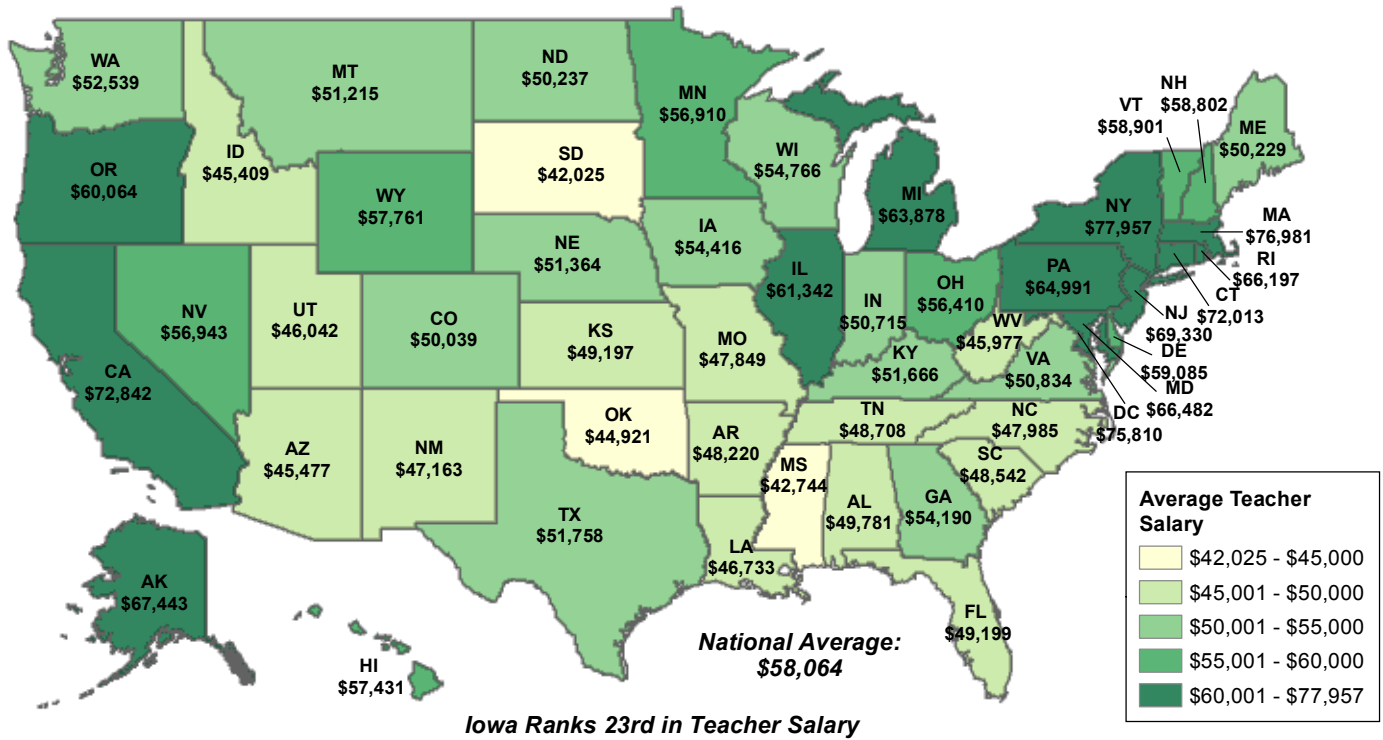

AVERAGE CLASSROOM TEACHER SALARY – 2015 - 2016

AVERAGE CLASSROOM TEACHER SALARY AS A PERCENTAGE OF MEDIAN HOUSEHOLD INCOME BY STATE – 2015

NOTE: The percentage was calculated by dividing average teacher salary by the state's median household income.