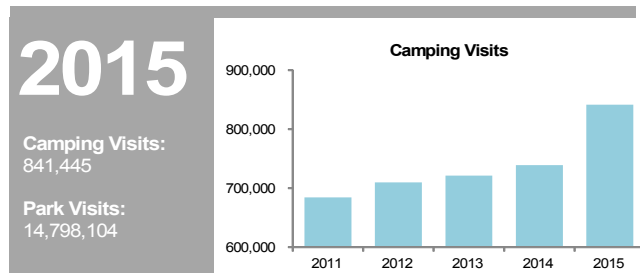

# STATE PARKS AND RECREATION AREA VISITS – 2015

**10**  
State Forests  
With Over  
45,294 Acres

**19**  
State  
Recreation  
Areas With  
Over 16,016  
Acres

**69**  
State Parks  
With Over  
41,368 Acres\*