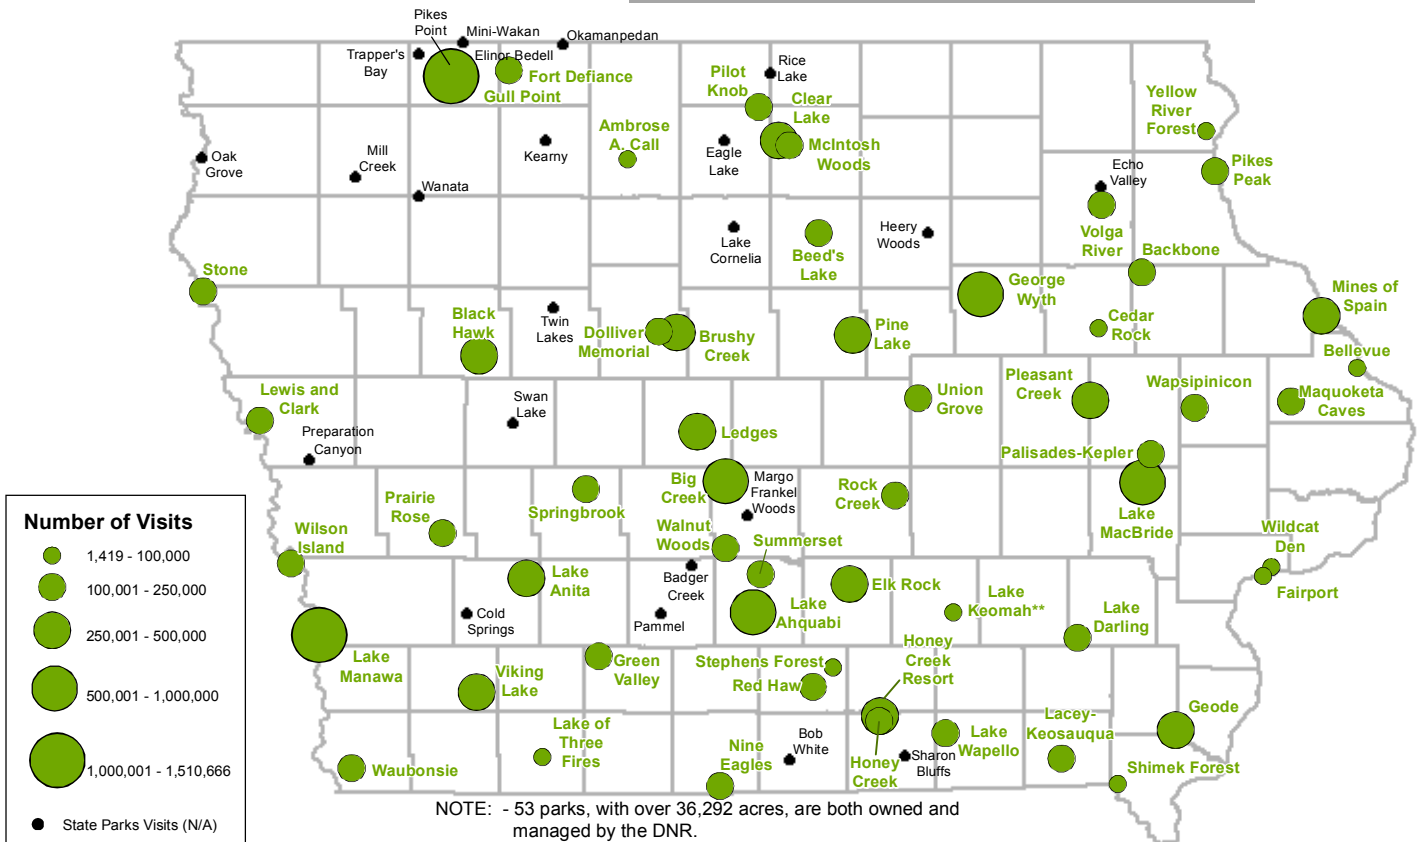

# STATE PARKS AND RECREATION AREA VISITS – 2015

**10**  
State Forests  
With Over  
45,294 Acres

**19**  
State  
Recreation  
Areas With  
Over 16,016  
Acres

**69**  
State Parks  
With Over  
41,368 Acres\*

\*\*Lake Keomah visitation rates were affected by roadwork. The campground was re-opened on June 24, 2016.

Source: Department of Natural Resources

Iowa LSA Contact: Deb Kozel (515-281-6767 )  
[deb.kozel@legis.iowa.com](mailto:deb.kozel@legis.iowa.com)