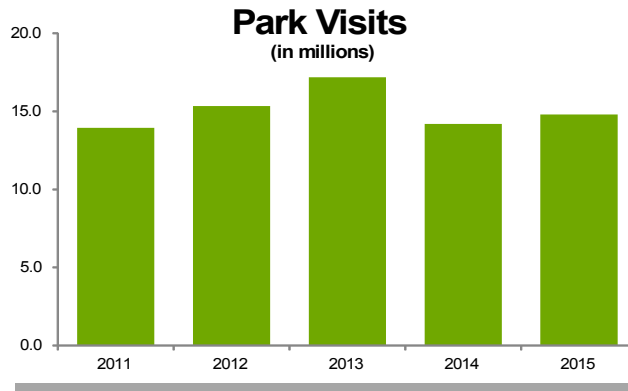

# STATE PARKS AND RECREATION AREA VISITS – 2015

**10**  
State Forests  
With Over  
45,294 Acres

**19**  
State  
Recreation  
Areas With  
Over 16,016  
Acres

**69**  
State Parks  
With Over  
41,368 Acres\*