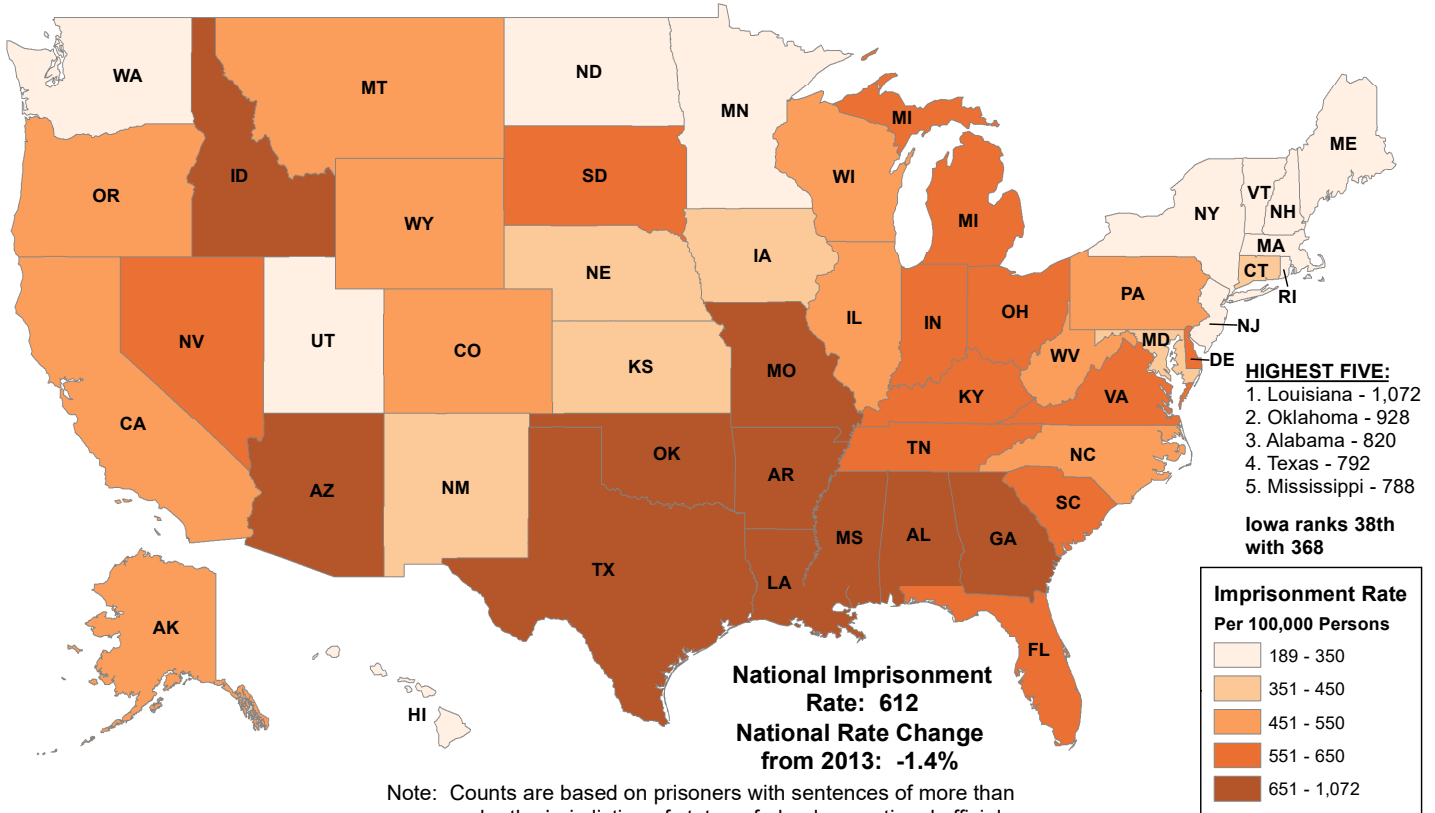

# IMPRISONMENT RATE – 2014

Note: Counts are based on prisoners with sentences of more than a year under the jurisdiction of state or federal correctional officials. Imprisonment and supervision rates are based on 100,000 U.S. residents age 18 or older.