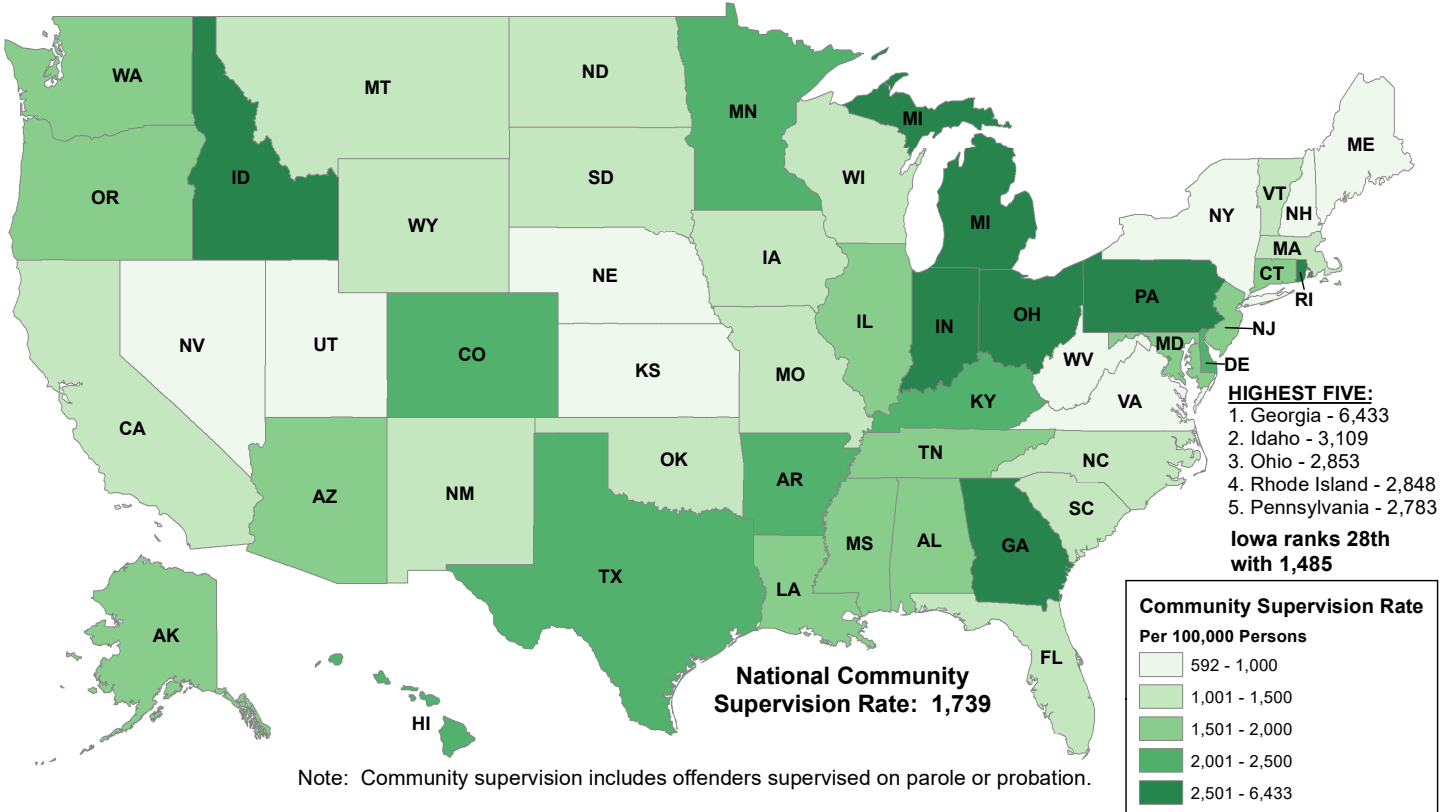

# IMPRISONMENT RATE – 2014

Note: Counts are based on prisoners with sentences of more than a year under the jurisdiction of state or federal correctional officials. Imprisonment and supervision rates are based on 100,000 U.S. residents age 18 or older.

# RATE OF OFFENDERS UNDER COMMUNITY SUPERVISION – 2014

Note: Community supervision includes offenders supervised on parole or probation.

Iowa LSA Contact: Alice Wisner (515-281-6764)  
[alice.wisner@legis.iowa.gov](mailto:alice.wisner@legis.iowa.gov)