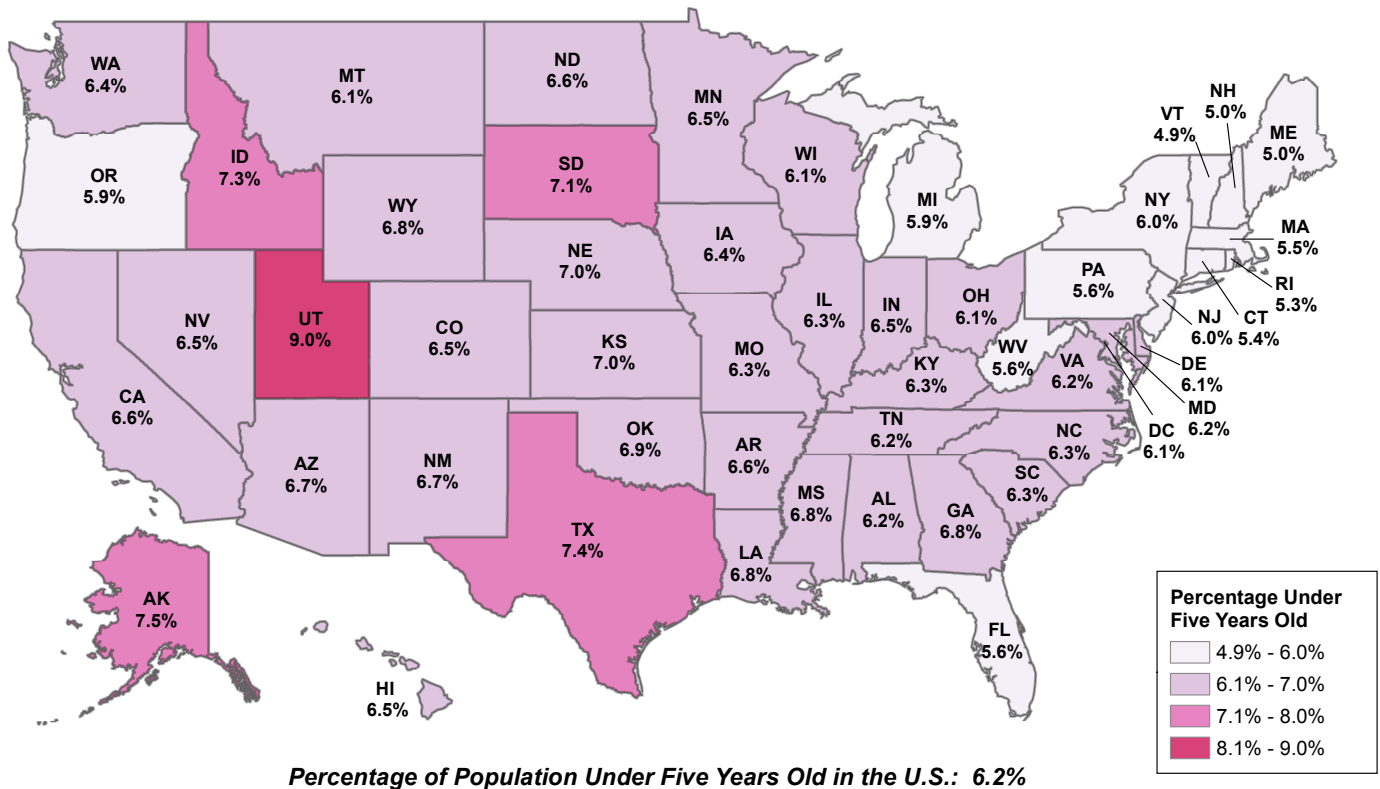

# PERCENTAGE OF POPULATION UNDER FIVE YEARS OLD – 2014 ESTIMATE

Percentage of Population Under Five Years Old in Iowa: 6.4%

Percentage of Population Under Five Years Old in the U.S.: 6.2%

Sources: U.S. Census Bureau, 2014 American Community Survey 5-Year Estimate, LSA Calculations