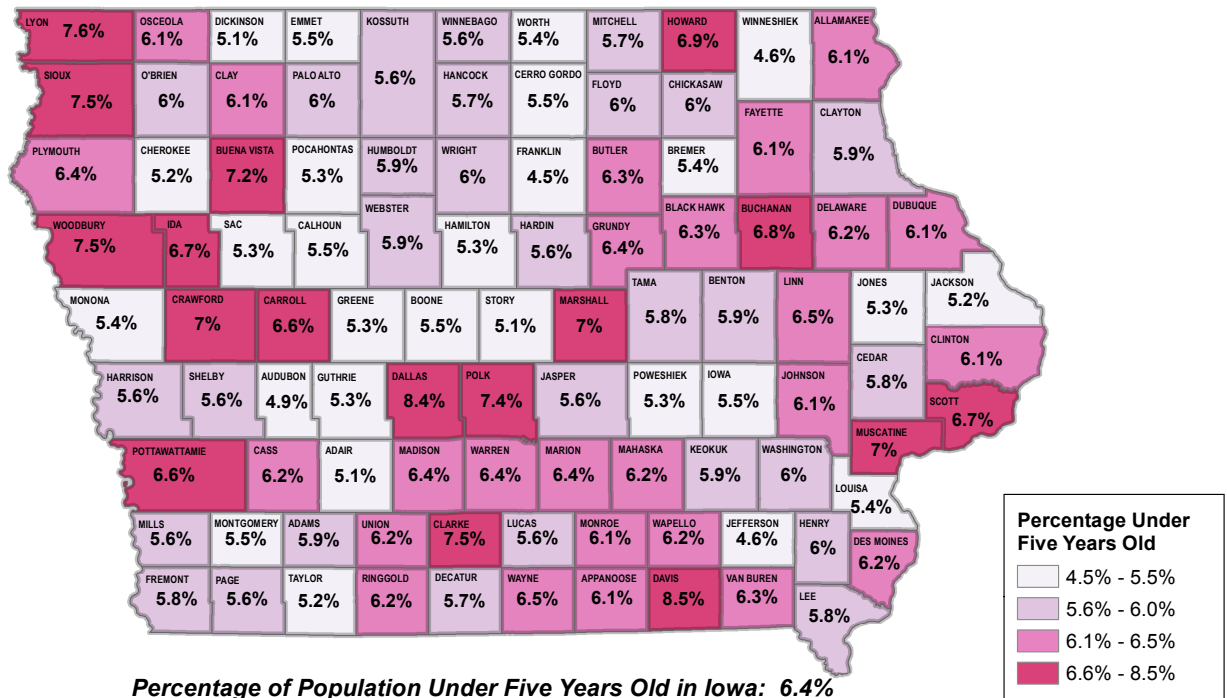

# PERCENTAGE OF POPULATION UNDER FIVE YEARS OLD – 2014 ESTIMATE

Percentage of Population Under Five Years Old in Iowa: 6.4%

Percentage of Population Under Five Years Old in the U.S.: 6.2%

Sources: U.S. Census Bureau, 2014 American Community Survey 5-Year Estimate, LSA Calculations