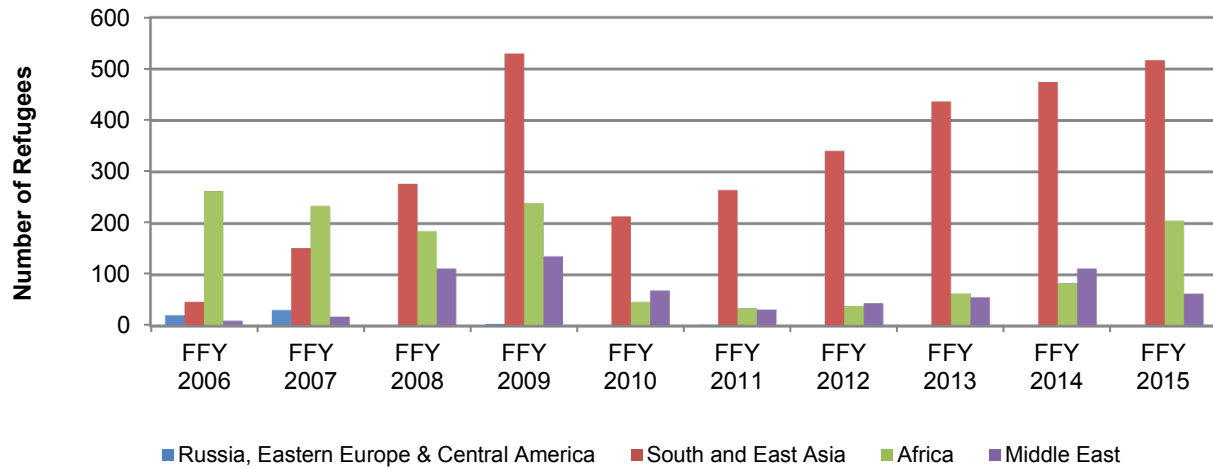

REFUGEE ARRIVALS IN IOWA FROM OVERSEAS

Federal Fiscal Year	Russia and Eastern Europe	South and East Asia	Africa	Middle East	Central America	Total
2006	21	47	263	10	0	341
2007	31	152	234	18	0	435
2008	0	277	185	112	0	574
2009	0	530	239	136	4	909
2010	0	214	47	69	0	330
2011	3	265	34	32	0	334
2012	0	341	39	55	4	439
2013	0	437	63	56	0	556
2014	0	475	83	112	4	674
2015	0	517	205	63	2	787