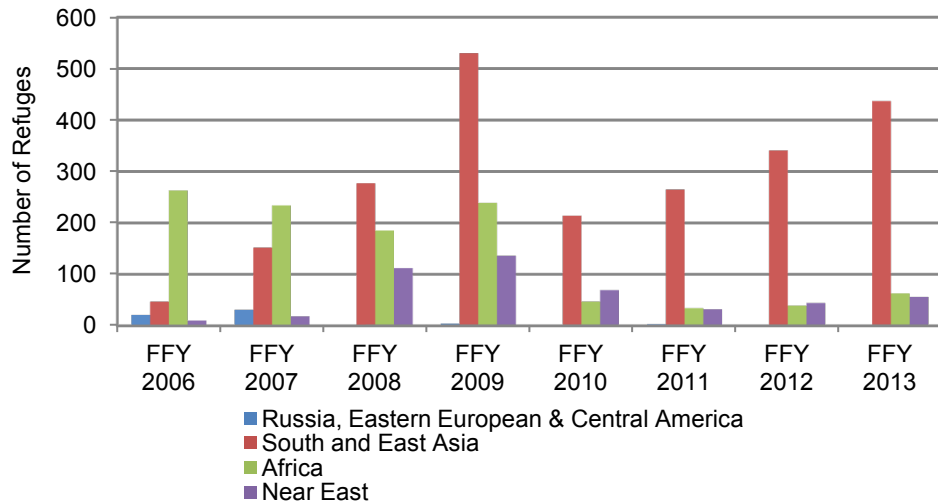

## REFUGEE ARRIVALS IN IOWA FROM OVERSEAS

Federal Fiscal Year	Russia and Eastern European	South and East Asia	African	Near East	Central America	Total
2007	31	152	234	18	0	435
2008	0	277	185	112	0	574
2009	0	530	239	136	4	909
2010	0	214	47	69	0	330
2011	3	265	34	32	0	334
2012	0	341	39	55	4	439
2013	0	437	63	56	0	556
2014	0	475	83	112	4	674