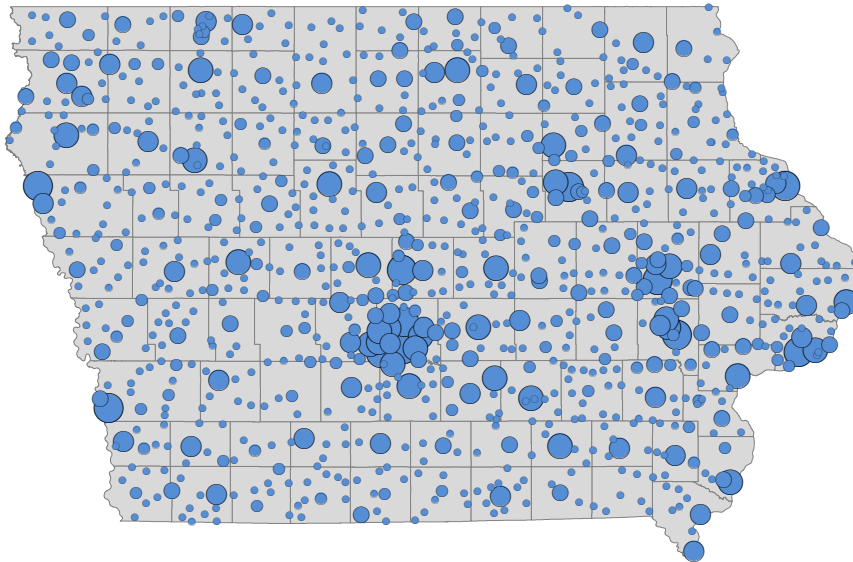

# Selected Iowa Population Facts — 2024

**2,616,653**

Iowa Population in Cities (80.7%)

**624,835** Iowa Population in Unincorporated Areas

In 2024, Iowa had **940** incorporated places.

- There were 666 places with fewer than 1,000 residents.
- There were 107 places with between 1,000 and 1,999 residents.
- There were 81 places with between 2,000 and 4,999 residents.
- There were 44 places with between 5,000 and 9,999 residents.
- There were 30 places with between 10,000 and 49,999 residents.
- There were 11 places with more than 50,000 residents.

## Percentage of Population Change in Select Cities from 2020 to 2024:

- -7.8% to -3.0%
- -2.9% to 3.0%
- 3.1% to 36.9%

## 10 Highest in Percentage Change:

1. Tiffin: 48.2%
2. Waukee: 43.7%
3. Bondurant: 28.5%
4. Van Meter: 24.2%
5. Granger: 22.8%
6. Elkhart: 22.5%
7. Cumming: 22.0%
8. Norwalk: 20.3%
9. Pleasant Hill: 17.6%
10. Polk City: 15.8%

## 10 counties contain 53.5% of Iowa's population