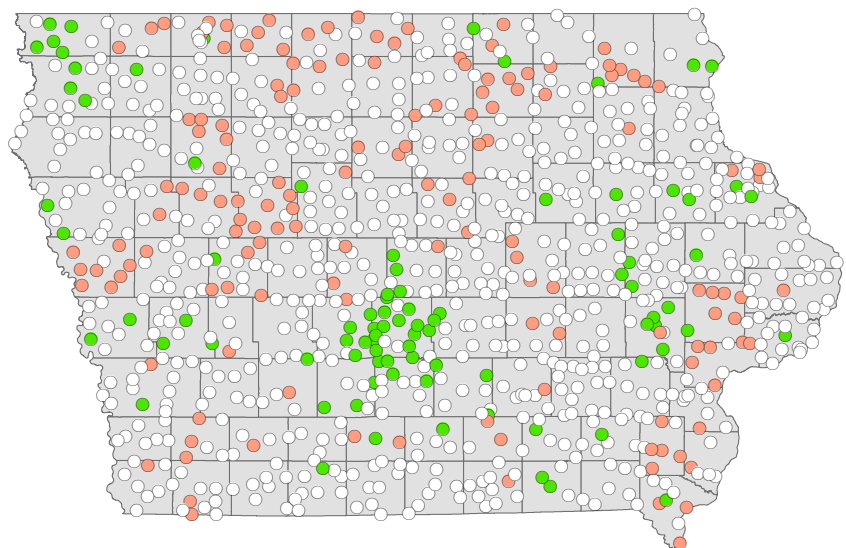

# Selected Iowa Population Facts — 2024

**2,616,653**

Iowa Population in Cities (80.7%)

**624,835** Iowa Population in Unincorporated Areas

In 2024, Iowa had **940** incorporated places.

- There were 666 places with fewer than 1,000 residents.
- There were 107 places with between 1,000 and 1,999 residents.
- There were 81 places with between 2,000 and 4,999 residents.
- There were 44 places with between 5,000 and 9,999 residents.
- There were 30 places with between 10,000 and 49,999 residents.
- There were 11 places with more than 50,000 residents.

## Percentage of Population Change in Select Cities from 2020 to 2024:

- -7.8% to -3.0%
- -2.9% to 3.0%
- 3.1% to 36.9%

## 10 Highest in Percentage Change:

1. Tiffin: 48.2%
2. Waukee: 43.7%
3. Bondurant: 28.5%
4. Van Meter: 24.2%
5. Granger: 22.8%
6. Elkhart: 22.5%
7. Cumming: 22.0%
8. Norwalk: 20.3%
9. Pleasant Hill: 17.6%
10. Polk City: 15.8%

## 10 counties contain 53.5% of Iowa's population