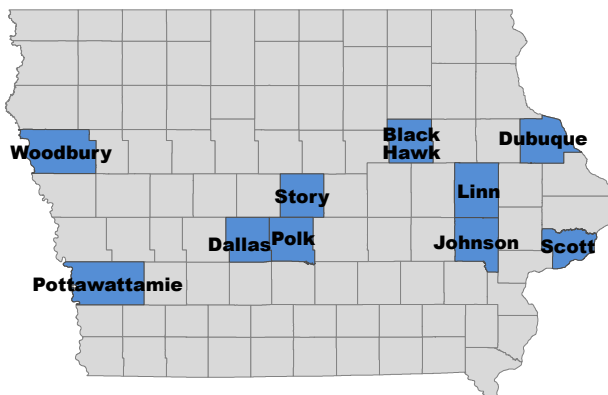

# Selected Iowa Population Facts — 2024

**2,616,653**

Iowa Population in Cities (80.7%)

**624,835** Iowa Population in Unincorporated Areas

In 2024, Iowa had **940** incorporated places.

- There were 666 places with fewer than 1,000 residents.
- There were 107 places with between 1,000 and 1,999 residents.
- There were 81 places with between 2,000 and 4,999 residents.
- There were 44 places with between 5,000 and 9,999 residents.
- There were 30 places with between 10,000 and 49,999 residents.
- There were 11 places with more than 50,000 residents.

## Percentage of Population Change in Select Cities from 2020 to 2024:

- -7.8% to -3.0%
- -2.9% to 3.0%
- 3.1% to 36.9%

## 10 Highest in Percentage Change:

1. Tiffin: 48.2%
2. Waukee: 43.7%
3. Bondurant: 28.5%
4. Van Meter: 24.2%
5. Granger: 22.8%
6. Elkhart: 22.5%
7. Cumming: 22.0%
8. Norwalk: 20.3%
9. Pleasant Hill: 17.6%
10. Polk City: 15.8%

## 10 counties contain 53.5% of Iowa's population