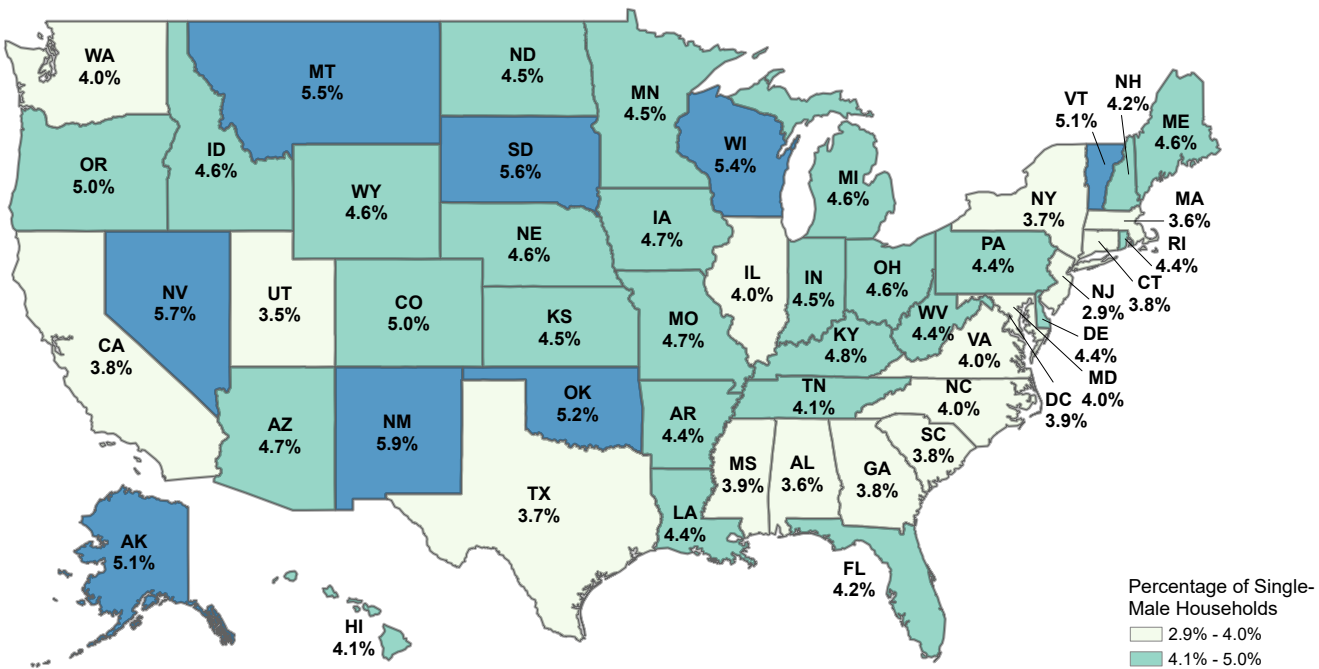

Percentage of Single-Parent Households — 2020-2024 American Community Survey 5-Year Estimate

Single-Female Households as a Percentage of Households with Children Under Age 18

14.7% Iowa Percentage **16.4%** U.S. Percentage

Single-Male Households as a Percentage of Households with Children Under Age 18

4.7% Iowa Percentage **4.1%** U.S. Percentage

Sources: U.S. Census Bureau 2020-2024 American Community Survey 5-Year Estimate, LSA calculation
 LSA Staff Contact: Michael Peters (515.281.6934) michael.peters@legis.iowa.gov