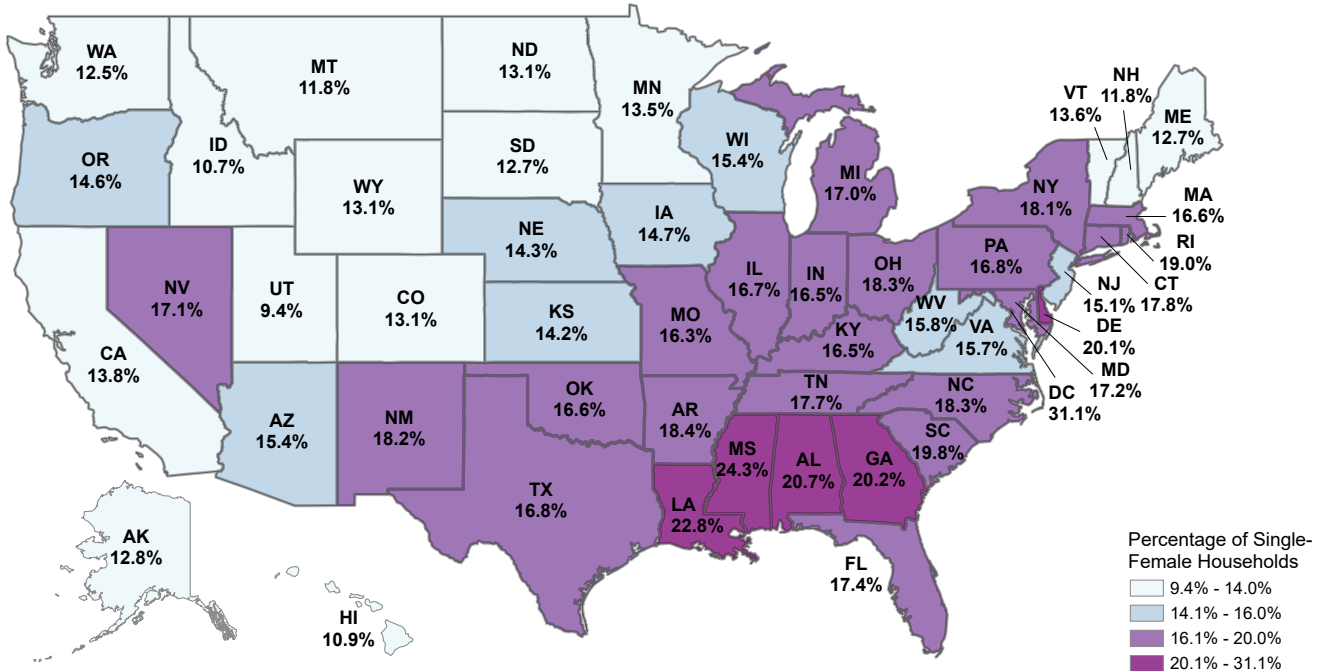

Percentage of Single-Parent Households — 2020-2024 American Community Survey 5-Year Estimate

Single-Female Households as a Percentage of Households with Children Under Age 18

14.7% Iowa Percentage **16.4%** U.S. Percentage

Single-Male Households as a Percentage of Households with Children Under Age 18

4.7% Iowa Percentage **4.1%** U.S. Percentage

Sources: U.S. Census Bureau 2020-2024 American Community Survey 5-Year Estimate, LSA calculation
 LSA Staff Contact: Michael Peters (515.281.6934) michael.peters@legis.iowa.gov