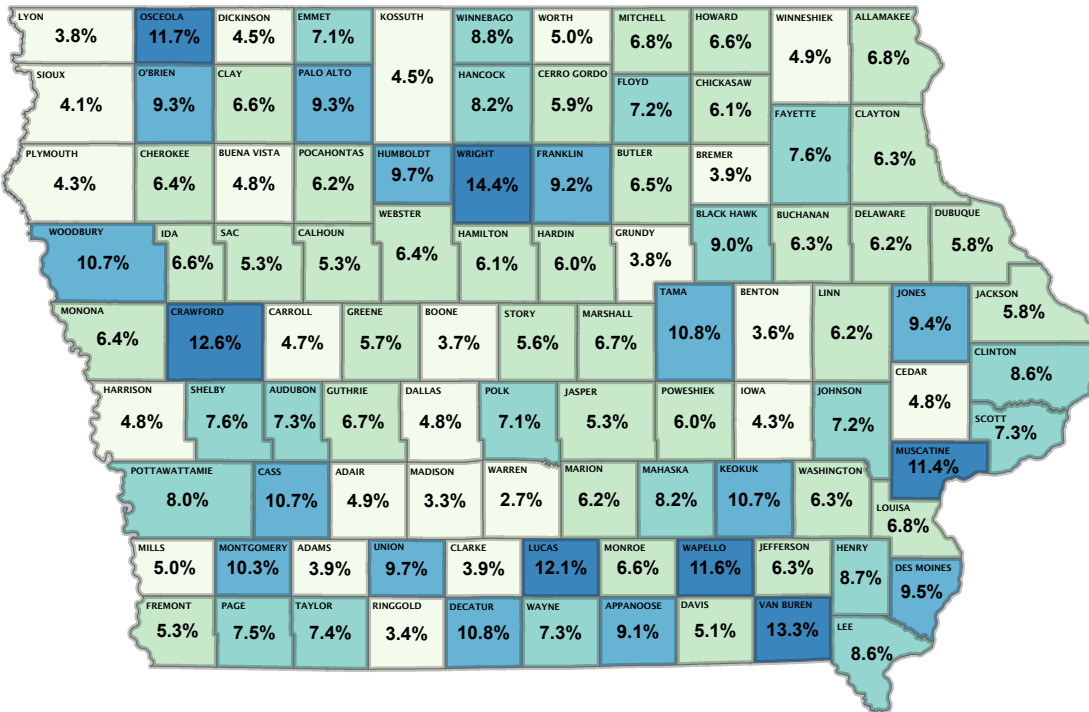

# Percentage of Families in Poverty — 2020-2024 American Community Survey 5-Year Estimate

## By County

**7.0%**

Iowa Percentage

### By County

## By State