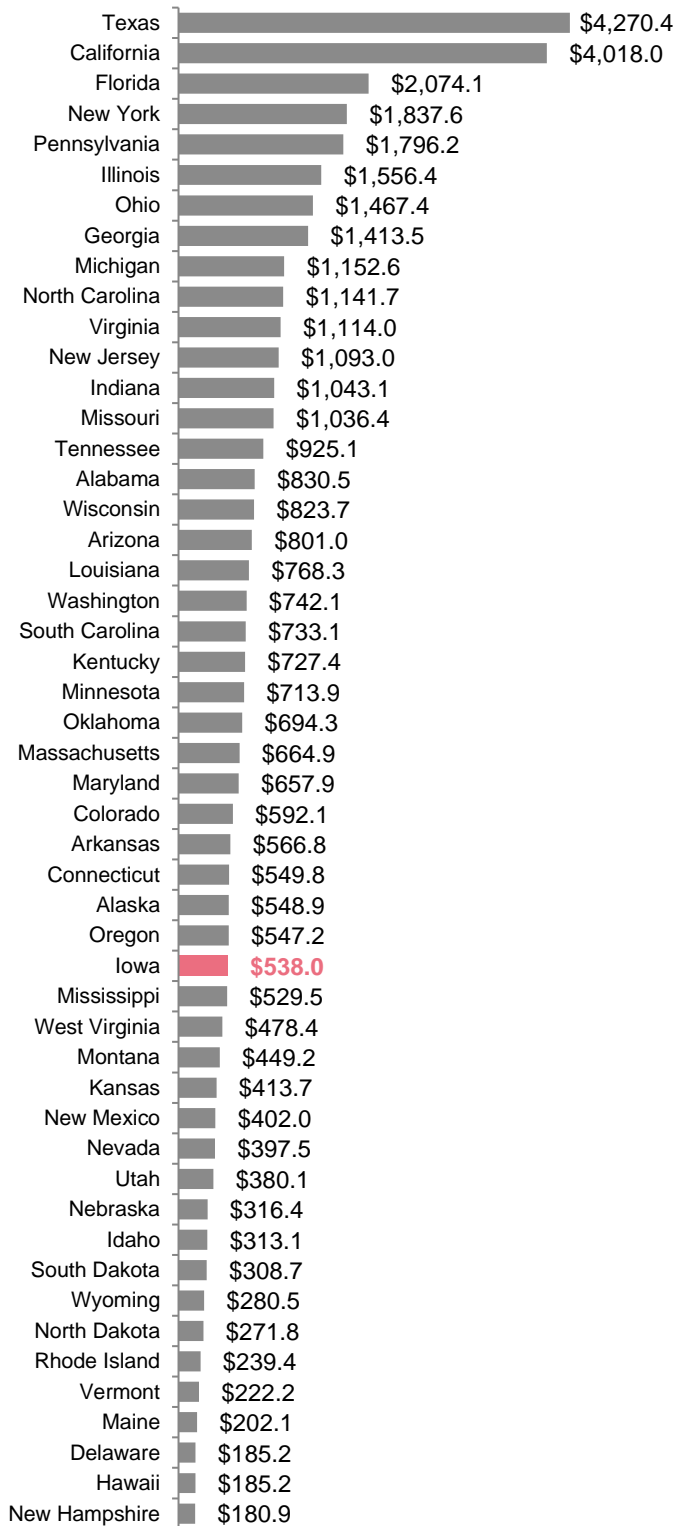

National Comparative Data — Transportation

(Apportionments in millions, per capita in hundreds)

2021 Federal Highway Apportionments

2021 Per Capita Federal Highway Funds

Note: Apportionments are based on a federal fiscal year.