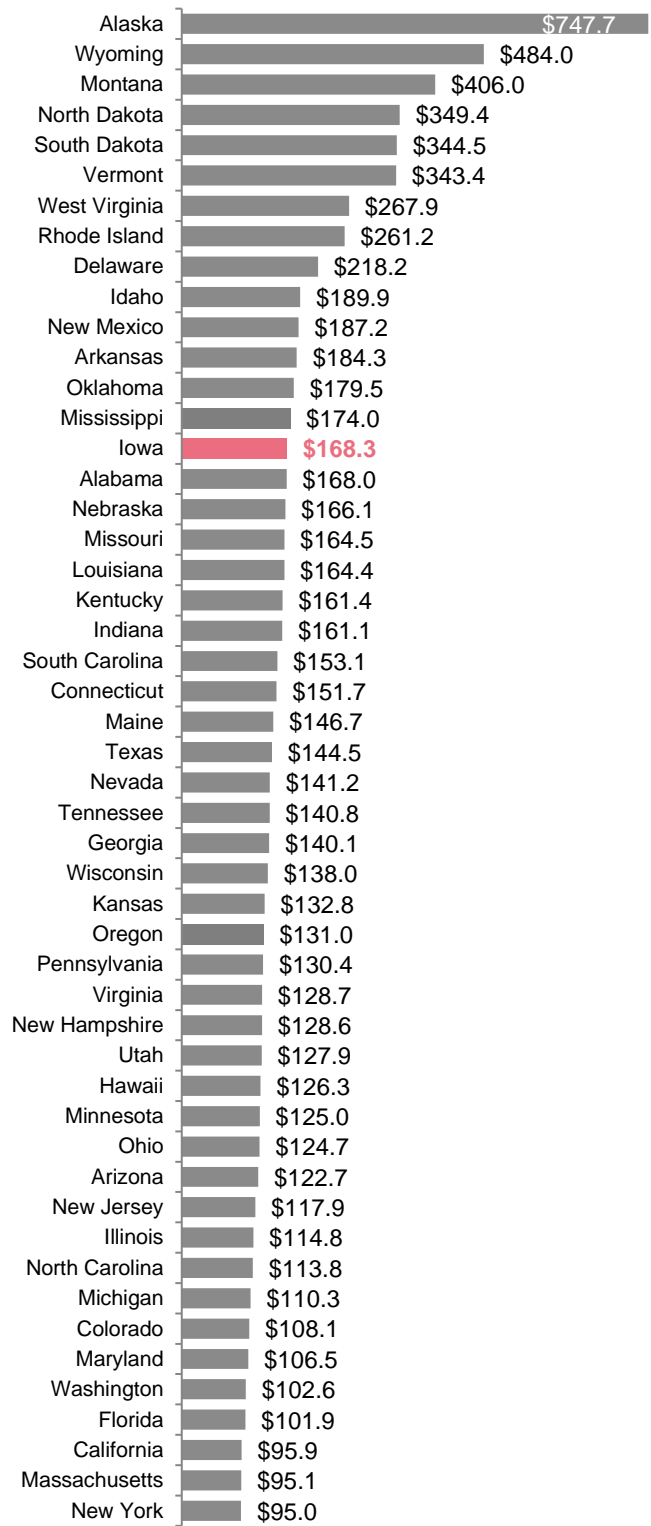

National Comparative Data — Transportation

(Apportionments in millions, per capita in hundreds)

2021 Federal Highway Apportionments

2021 Per Capita Federal Highway Funds

Note: Apportionments are based on a federal fiscal year.