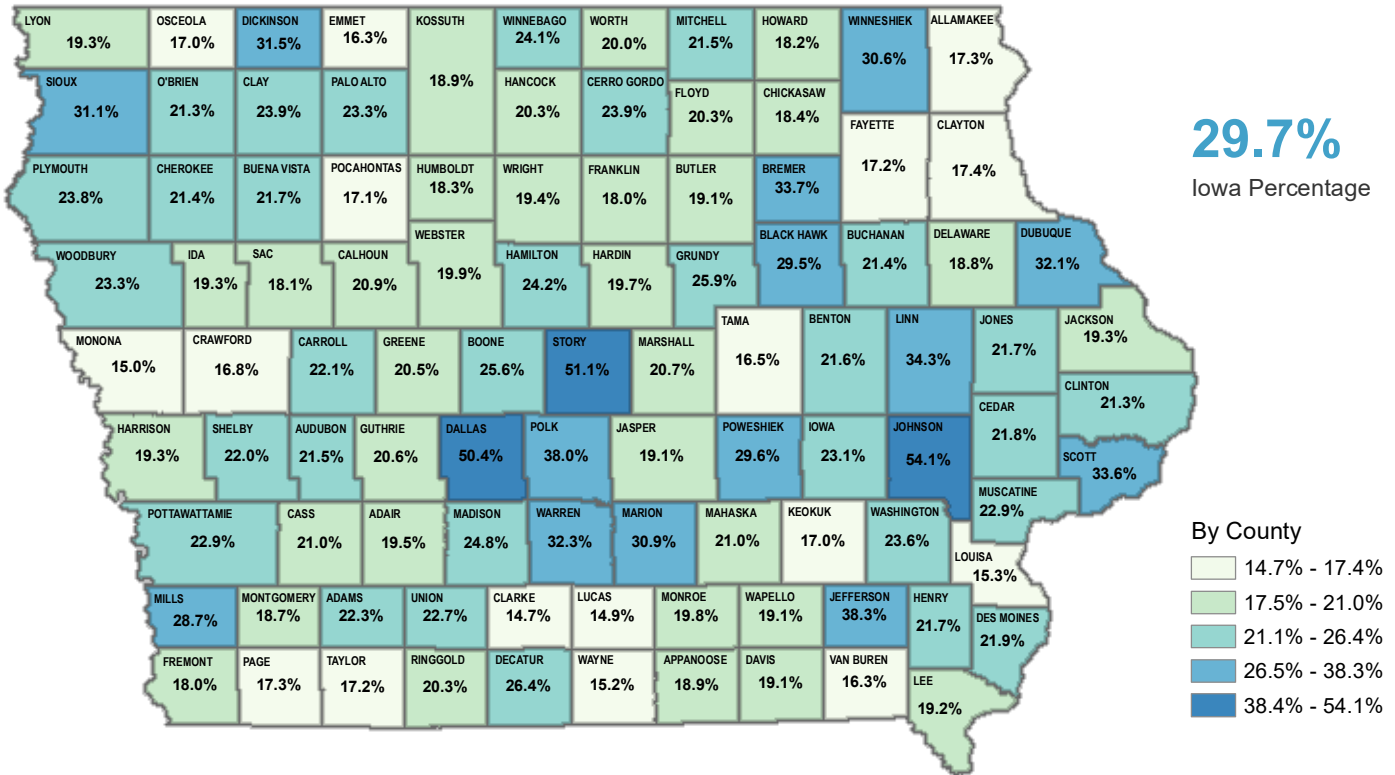

Percent of Population Age 25 Years and Over With a Bachelor's Degree or Higher — 2017-2021 American Community Survey 5-Year Estimate

By County

By State

Source: U.S. Census Bureau 2017-2021 American Community Survey 5-Year Estimate
 LSA Staff Contact: Michael Peters (515.281.6934) michael.peters@legis.iowa.gov