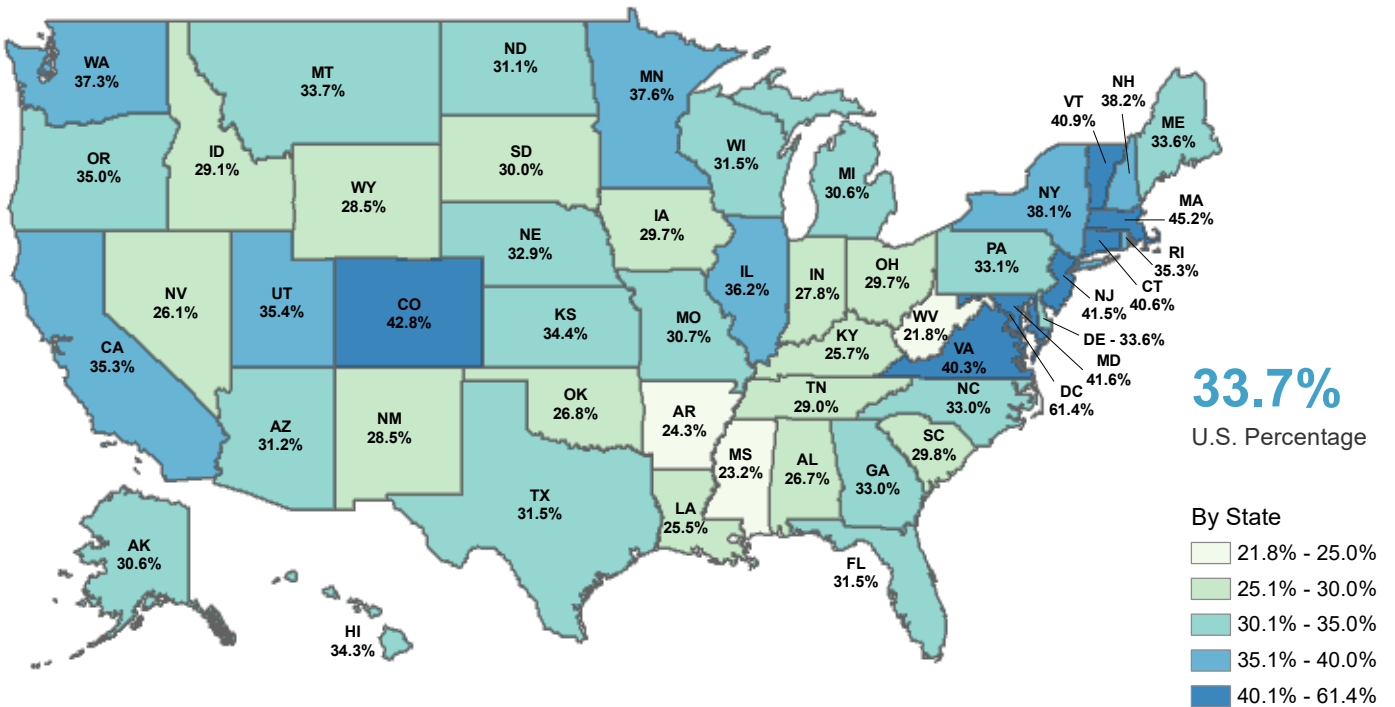

Percent of Population Age 25 Years and Over With a Bachelor's Degree or Higher — 2017-2021 American Community Survey 5-Year Estimate

By County

By State

Source: U.S. Census Bureau 2017-2021 American Community Survey 5-Year Estimate
 LSA Staff Contact: Michael Peters (515.281.6934) michael.peters@legis.iowa.gov