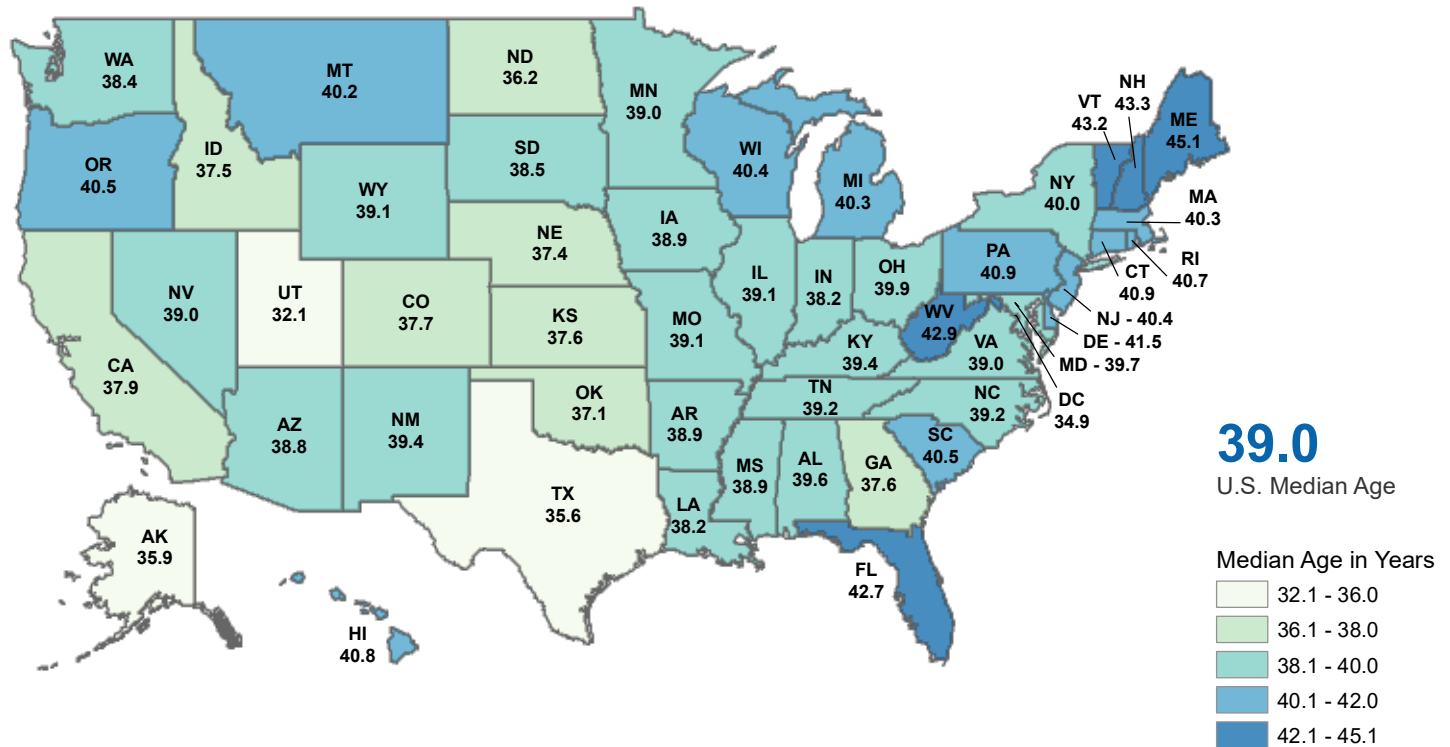

Median Age — 2022 Population Estimate

By County

By State

Note: The median age is the age at the midpoint of the population. Half of the population is older than the median age and half of the population is younger.