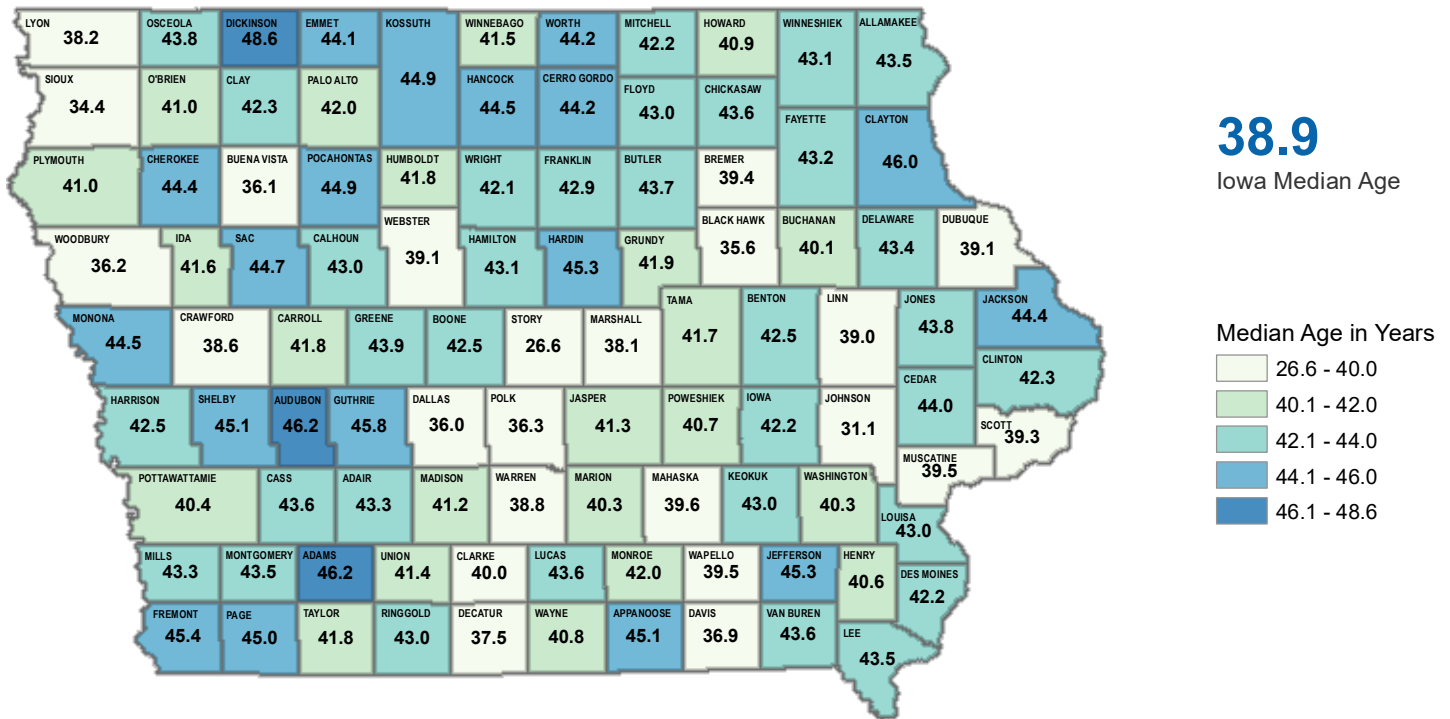

Median Age — 2022 Population Estimate

By County

By State

Note: The median age is the age at the midpoint of the population. Half of the population is older than the median age and half of the population is younger.