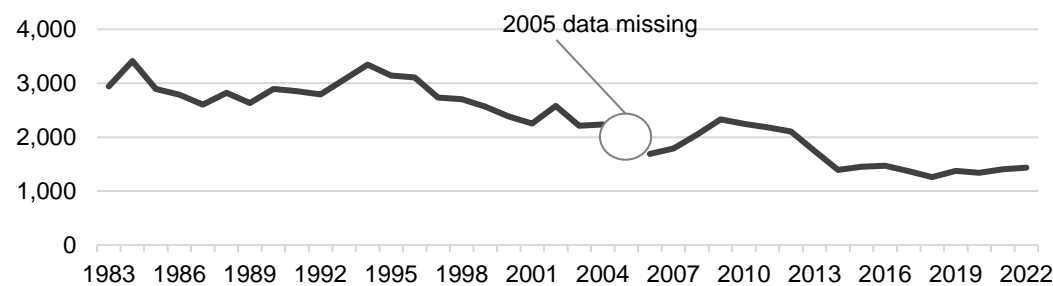

Iowa State Patrol (ISP) Citations and Vehicle Miles Traveled

ISP Vehicle Miles Traveled (VMT) 2000 – 2022

Citations Issued by Type 1983 – 2022

Operating While Intoxicated Arrests 1983 – 2022

Citations and Arrests by Type

Calendar Year	OWI Arrests	Child Restraint	Seat Belt	Speeding Violations	Other	Total Citations
2018	1,260	496	7,801	78,100	43,040	129,437
2019	1,377	479	8,049	74,697	45,932	129,157
2020	1,339	447	5,764	73,645	39,536	119,392
2021	1,403	485	8,136	76,432	18,660	103,713
2022	1,437	585	10,289	76,642	49,964	137,480