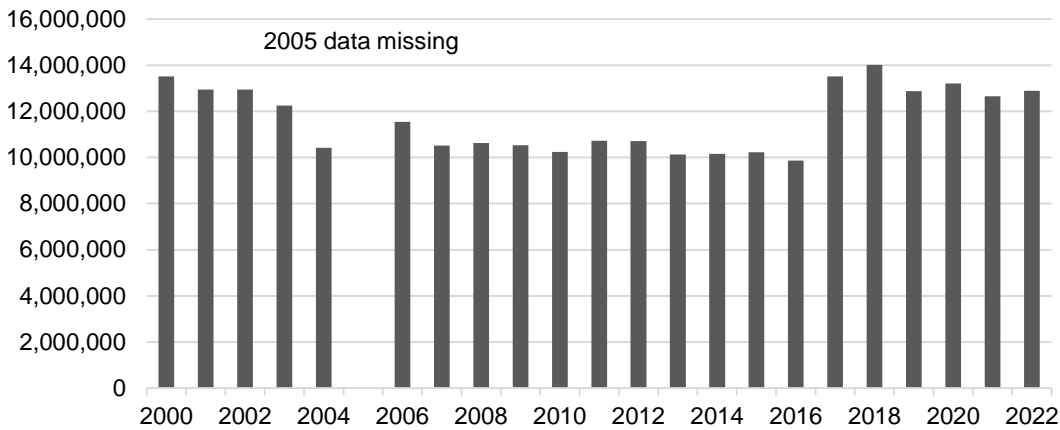

Iowa State Patrol (ISP) Citations and Vehicle Miles Traveled

ISP Vehicle Miles Traveled (VMT) 2000 – 2022

Citations Issued by Type 1983 – 2022

Operating While Intoxicated Arrests 1983 – 2022

Citations and Arrests by Type

Calendar Year	OWI Arrests	Child Restraint	Seat Belt	Speeding Violations	Other	Total Citations
2018	1,260	496	7,801	78,100	43,040	129,437
2019	1,377	479	8,049	74,697	45,932	129,157
2020	1,339	447	5,764	73,645	39,536	119,392
2021	1,403	485	8,136	76,432	18,660	103,713
2022	1,437	585	10,289	76,642	49,964	137,480