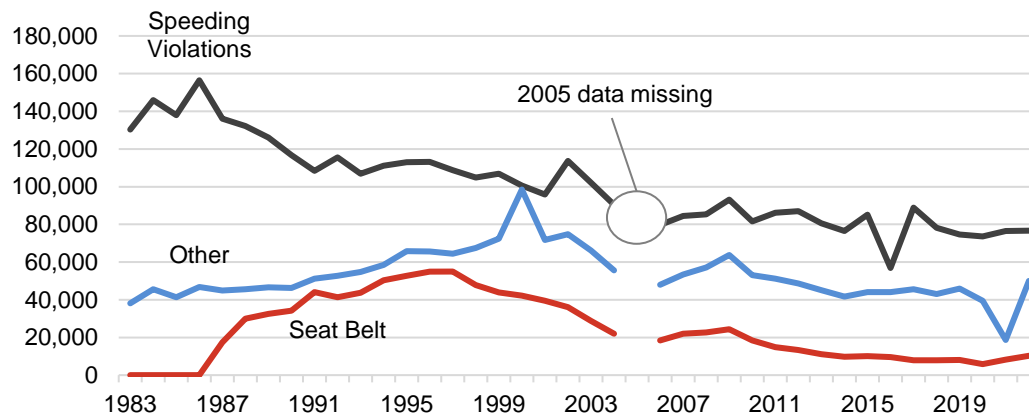

Iowa State Patrol (ISP) Citations and Vehicle Miles Traveled

ISP Vehicle Miles Traveled (VMT) 2000 – 2022

Citations Issued by Type 1983 – 2022

Operating While Intoxicated Arrests 1983 – 2022

Citations and Arrests by Type

Calendar Year	OWI Arrests	Child Restraint	Seat Belt	Speeding Violations	Other	Total Citations
2018	1,260	496	7,801	78,100	43,040	129,437
2019	1,377	479	8,049	74,697	45,932	129,157
2020	1,339	447	5,764	73,645	39,536	119,392
2021	1,403	485	8,136	76,432	18,660	103,713
2022	1,437	585	10,289	76,642	49,964	137,480